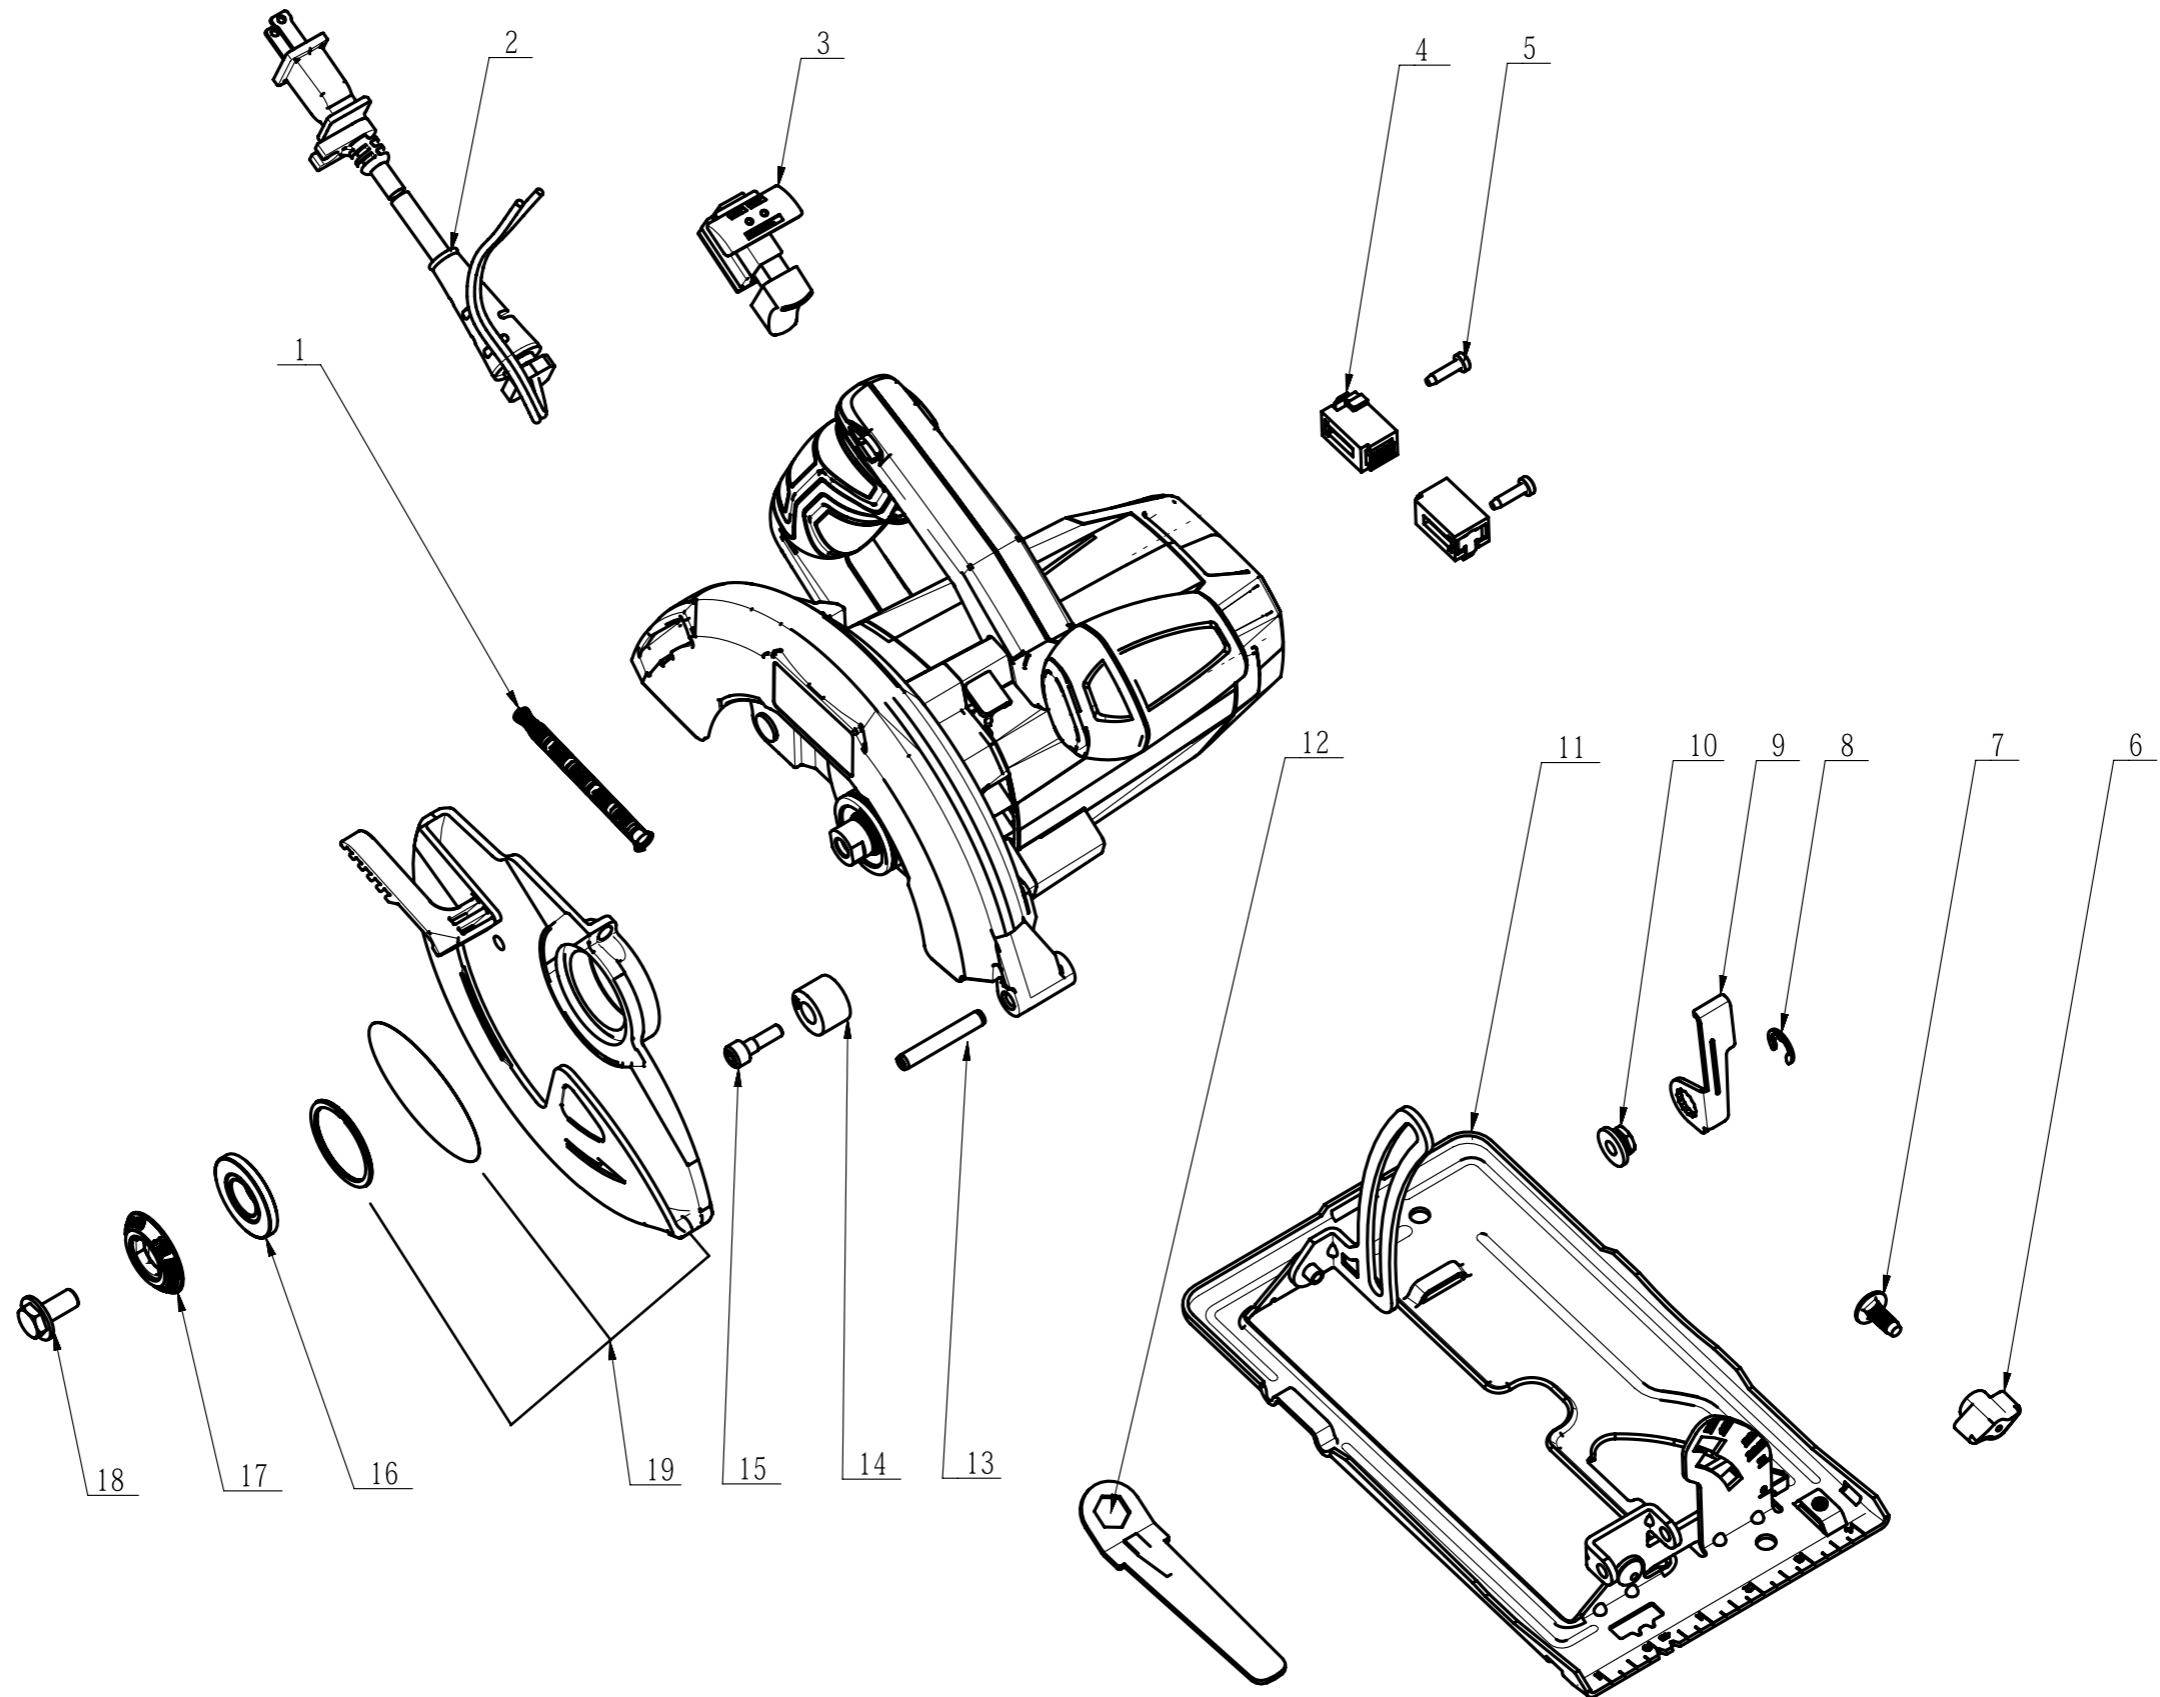

Product Description: Circular Saw
Model Number: 5080-01
Service Item Number: F410121004S01
Version: A
Issue Date: 2023/04/28

No.	Product Model#	Part Number	Description	Qty
1	5080-01	3660667002	Tension Spring	1
2	5080-01	2825544002	Power Cord ASSY	1
3	5080-01	4870620001	Trigger Switch	1
4	5080-01	4960365001	Carbon Brush Set	1
5	5080-01	5610343001	Tapping Screw	2
6	5080-01	5630318001	Wing Nut	1
7	5080-01	5640259001	Square Neck Bolt	1
8	5080-01	5660256001	E Ring	1
9	5080-01	3706400001	Lever	1
10	5080-01	5630314001	Nut	1
11	5080-01	2825479003	Base Plate Set	1
12	5080-01	5680226001	Hexagon Wrench	1
13	5080-01	5670462001	Spring Pin	1
14	5080-01	3129128001	Stopper	1
15	5080-01	5620624001	Tapping Screw	1
16	5080-01	3521011001	Inner Flange	1
17	5080-01	3521010001	Outer Flange	1
18	5080-01	5620585001	Flange Bolt	1
19	5080-01	2850245001	Lower Guard Assembly	1