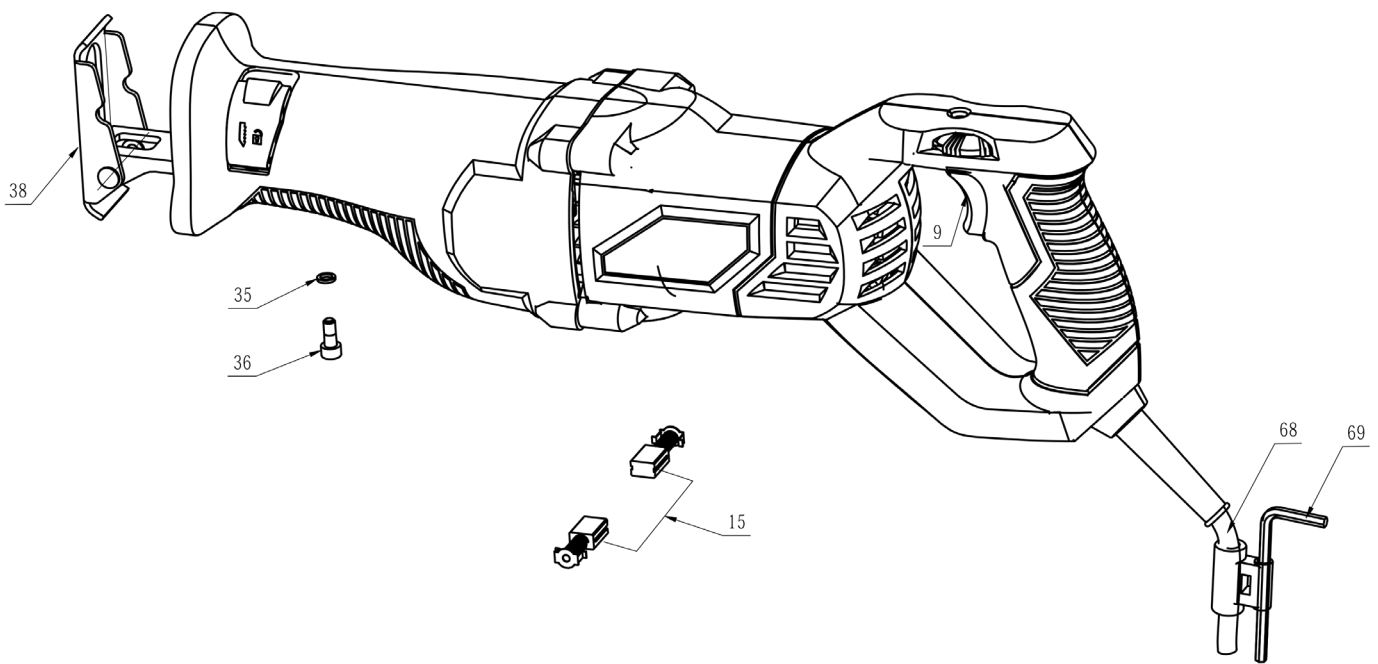

Product Description: Reciprocating Saw
Model Number: 9206-02
Body Number: 0600119001
Version: A
Issue Date: 2018/10/10

No.	Product Model#	Part Number	Description	Qty
9	9206-02	4870460002	Trigger Switch	1
15	9206-02	4960030003	Carbon Brush	2
35	9206-02	5650015010	Spring Washer	6
36	9206-02	5620018002	Hexagon Socket Screw	2
38	9206-02	2820166004	Pivot Shoe	1
68	9206-02	4810002077	Power Cord & Plug	1
69	9206-02	5680031001	Hexagon Wrench	1