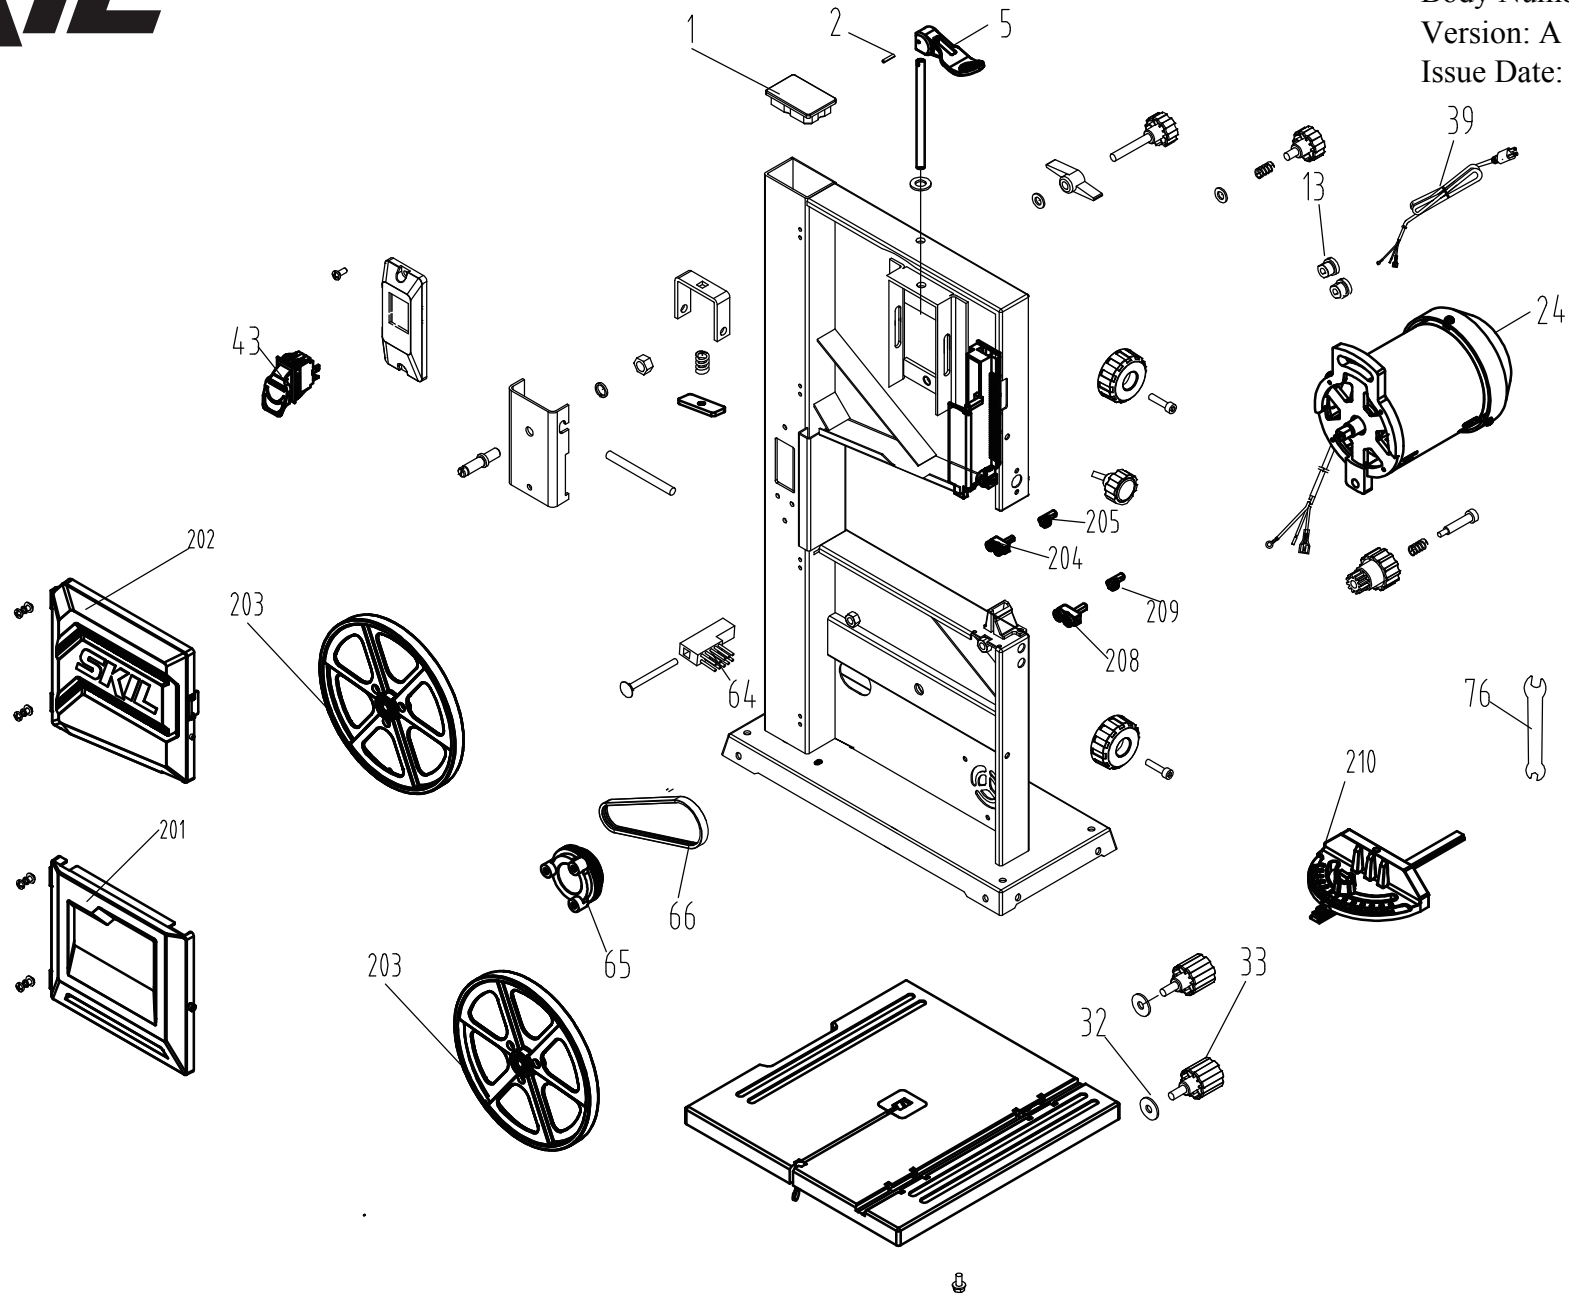

Product Description: Band Saw
Model Number: BW9501-00
Body Number: F950005001
Version: A
Issue Date: 2022/11/28

No.	Product Model#	Part Number	Description	Qty
1	BW9501-00	3134012001	Plug	1
2	BW9501-00	5670691001	Elastic Cylindrical Pin	1
5	BW9501-00	3134011001	Quickly Tighten Handle	1
13	BW9501-00	3134021001	6p4 Line Card	2
24	BW9501-00	2710172001	Motor	1
32	BW9501-00	5650978001	Big Flat Washer	2
33	BW9501-00	3134052001	Table Locking Handle	2
39	BW9501-00	4810407001	Power Cord	1
43	BW9501-00	4870955001	Switch	1
64	BW9501-00	3800219001	Brush Assy	1
65	BW9501-00	3570368001	Driven Pulley	1
66	BW9501-00	3800216001	V Belt	1
76	BW9501-00	5680354001	Fork Wrench	1
201	BW9501-00	2829256001	Lower Door Assy	1
202	BW9501-00	2829261001	Upper Door Assy	1
203	BW9501-00	3570363001	Pulley Assy	2
204	BW9501-00	2829260001	Upper Conductor Assy	1
205	BW9501-00	2829259001	Upper Support Bearing Assy	1
208	BW9501-00	2829257001	Lower Conductor Assy	1
209	BW9501-00	2829288001	Lower Support Bearing Assy	1
210	BW9501-00	2829287001	Miter Gauge Assy	1