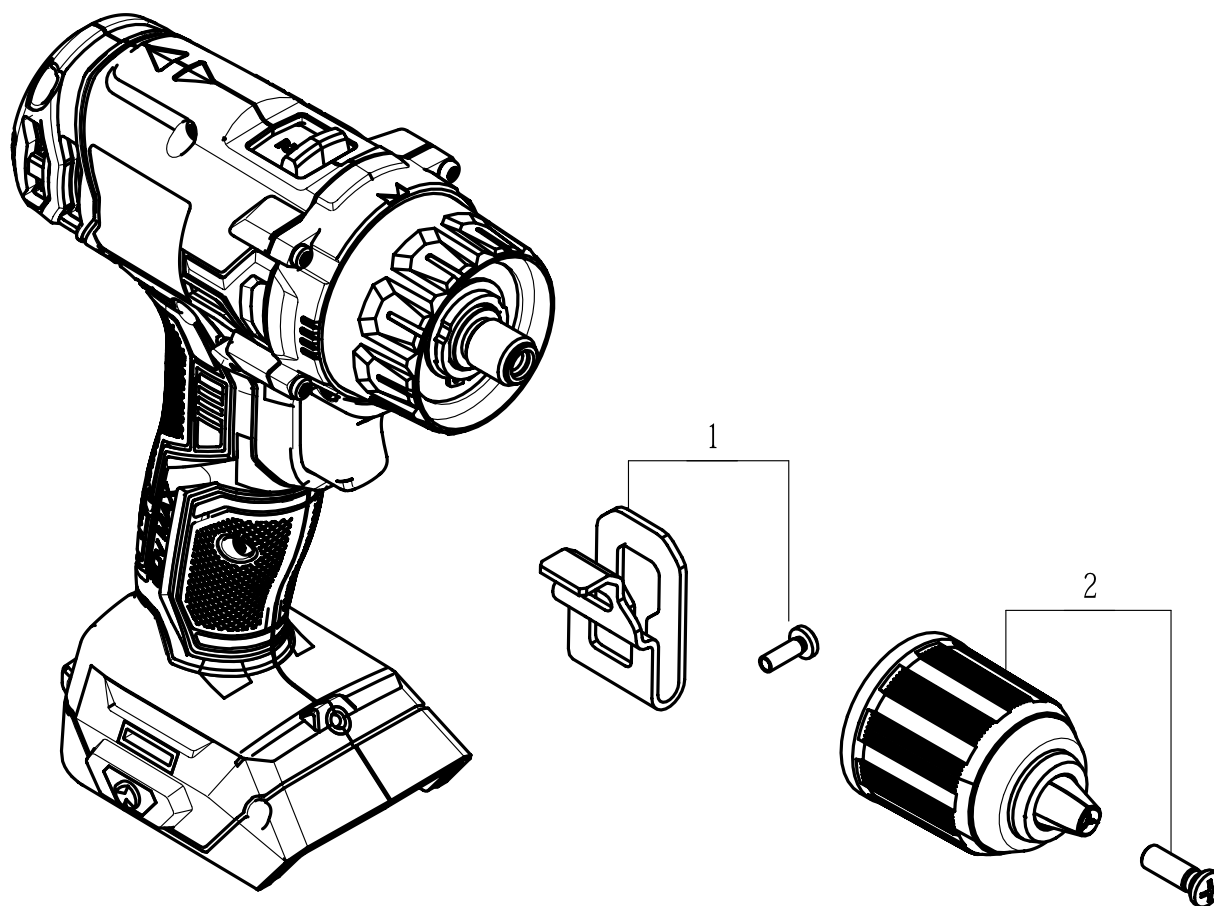

Product Description: Drill Driver
Model Number: DL527501
Body Number: 0710006002
Version: B
Issue Date: 2018/11/30

No.	Product Model#	Part Number	Description	Qty
1	DL527501	2826568001	Hook Assembly	1
2	DL527501	3860152001	Collet Set	1