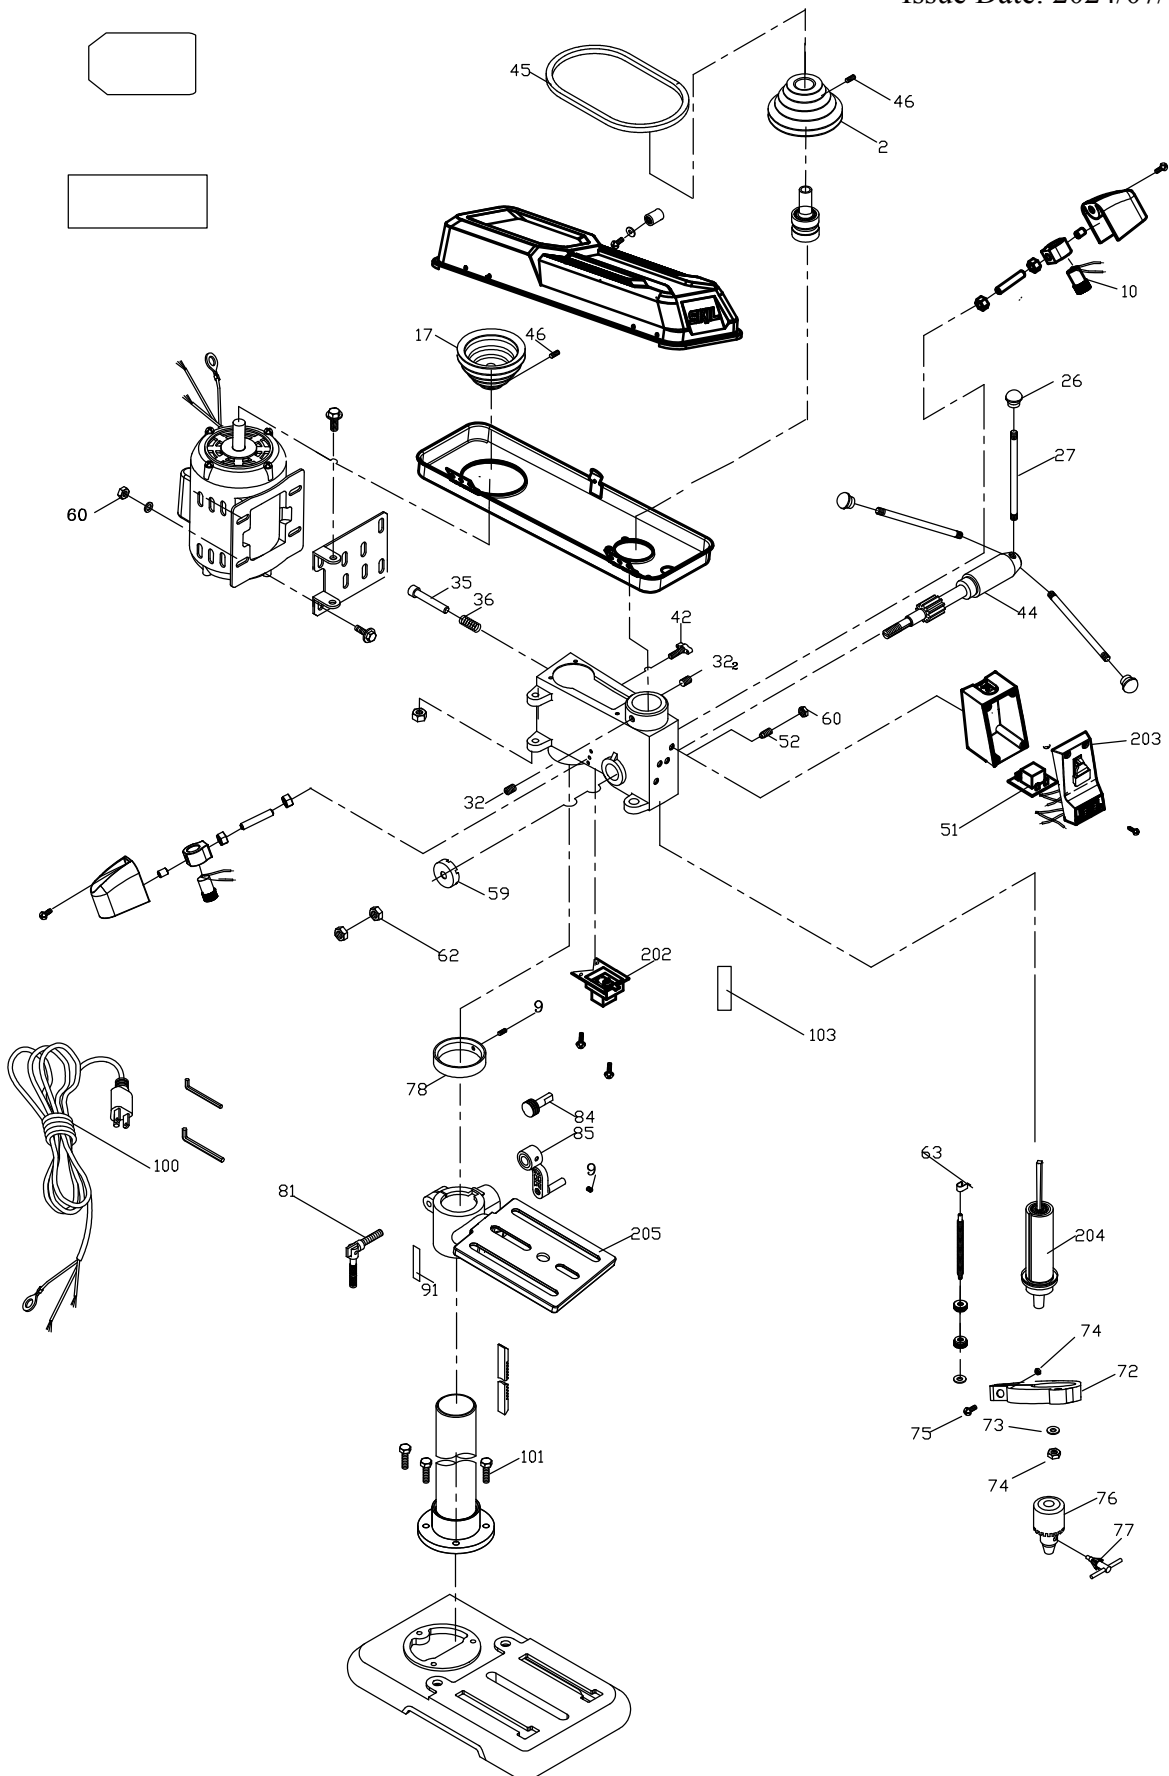

Product Description: Drill Press
Model Number: DP9505-00
Body Number: F950003001
Version: A
Issue Date: 2024/07/12

Service Part List_DP9505-00_Version A

No.	Product Model#	Part Number	Description	Qty
2	DP9505-00	3570372001	Spindle Pulley	1
9	DP9505-00	5610978001	Hex Socket Screw	4
10	DP9505-00	4370220001	Laser Lamp Assembly	2
17	DP9505-00	3570373001	Motor Pulley	1
26	DP9505-00	3134029001	Handle Head	3
27	DP9505-00	3555975001	Handle Bar	3
32	DP9505-00	5610976001	Hex Socket Screw	3
35	DP9505-00	5611006001	Motor Rod Assembly	1
36	DP9505-00	3667842001	Compression Spring	1
42	DP9505-00	3403442001	Plastic Handle	1
44	DP9505-00	3570367001	Horizontal Axle	1
45	DP9505-00	3800218001	V Belt	1
46	DP9505-00	5610979001	Hex Socket Screw	2
51	DP9505-00	4892674001	Circuit Board	1
52	DP9505-00	5610975001	Set Screw	1
59	DP9505-00	3667840001	Spring Assembly	1
60	DP9505-00	5630494001	Hex Nut	5
62	DP9505-00	5630497001	Hex Nut	2
63	DP9505-00	3134027001	Pointer	1
72	DP9505-00	3134028001	Base	1
73	DP9505-00	5650991001	Flat Washer	1
74	DP9505-00	5630489001	Hex Nut	2
75	DP9505-00	5610974001	Hex Socket Screw	1
76	DP9505-00	3860212001	Chuck	1
77	DP9505-00	3860213001	Chuck key	1
78	DP9505-00	3580458001	Rack Limiting Ring	1
81	DP9505-00	3555974001	Table Fastening Handle	1
84	DP9505-00	3570366001	Worm	1
85	DP9505-00	3423443001	Krank Handle	1
91	DP9505-00	3134059001	Table Angle Ruler	1
100	DP9505-00	4810409001	Power Cord	1
101	DP9505-00	5640505001	Hex Nut	3
103	DP9505-00	2245835001	Stroke Label	1
202	DP9505-00	4360319001	LED Light Assy	1
203	DP9505-00	2829275001	Switch Cover Assy	1
204	DP9505-00	2829276001	Tooth Tube Assembly	1
205	DP9505-00	2829271001	Work Table Assembly	1