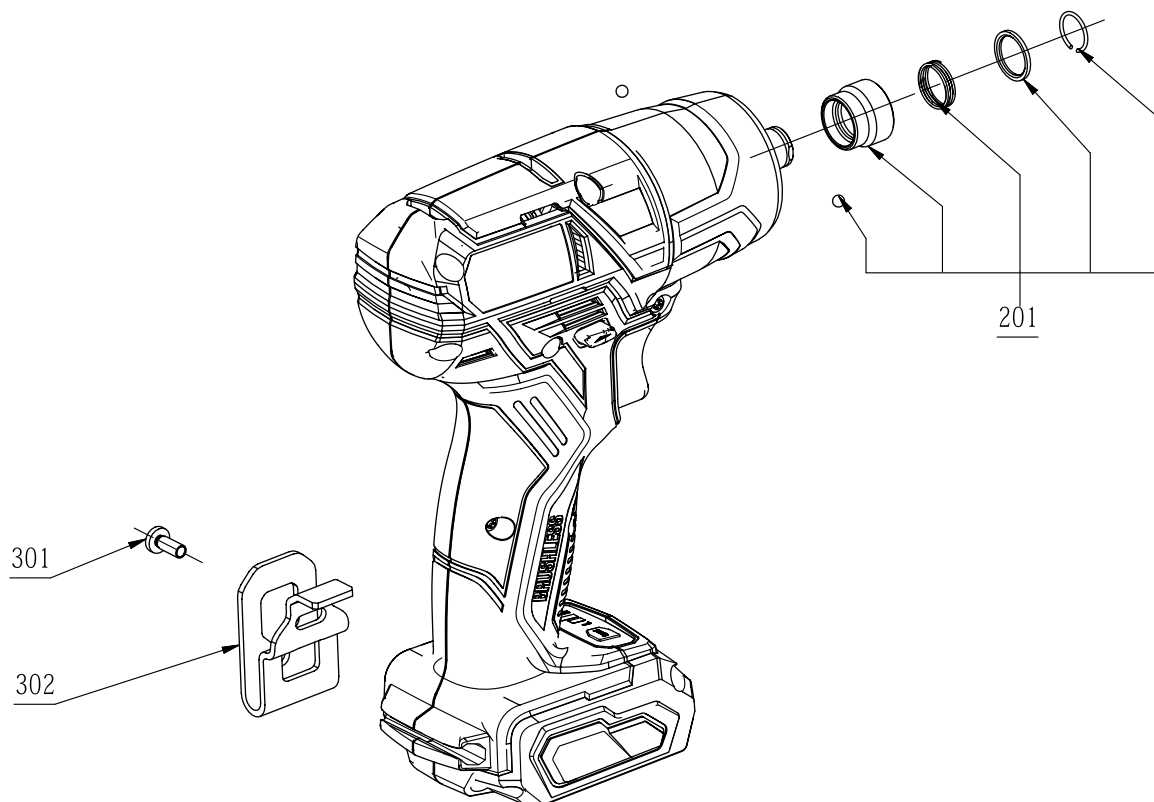

Product Description: Impact Driver
Model Number: ID574401
Body Number: 0820044001
Version: B
Issue Date: 2020/05/25

No.	Product Model#	Part Number	Description	Qty
201	ID574401	2826454001	Quick Clamp Assembly	1
301	ID574401	5620039010	Screw	1
302	ID574401	3705756002	Hook	1