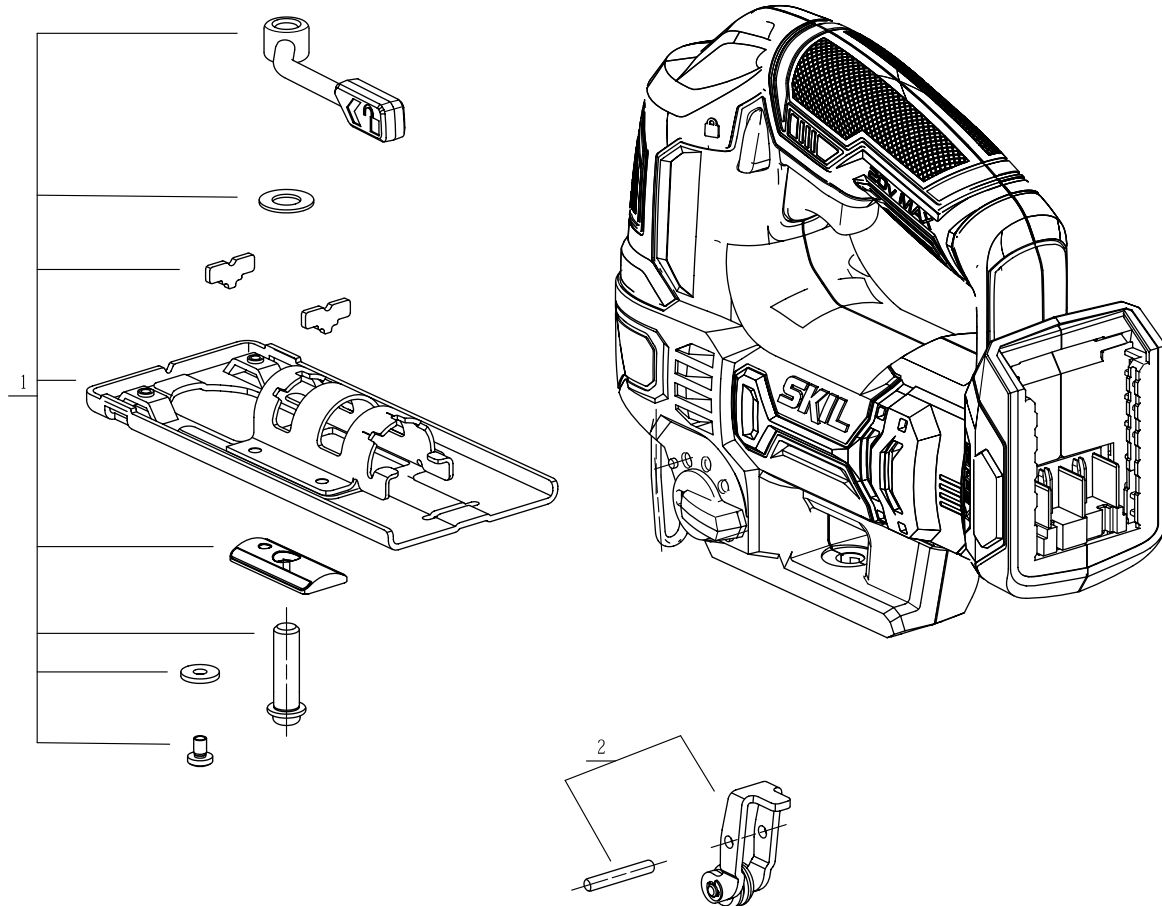

Product Description: Jigsaw
Model Number: JS820301
Body Number: 0770020002
Version: B
Issue Date: 2018/11/30

No.	Product Model#	Part Number	Description	Qty
1	JS820301	2826390001	Base Plate ASSY	1
2	JS820301	2826385001	Roller Support Set	1