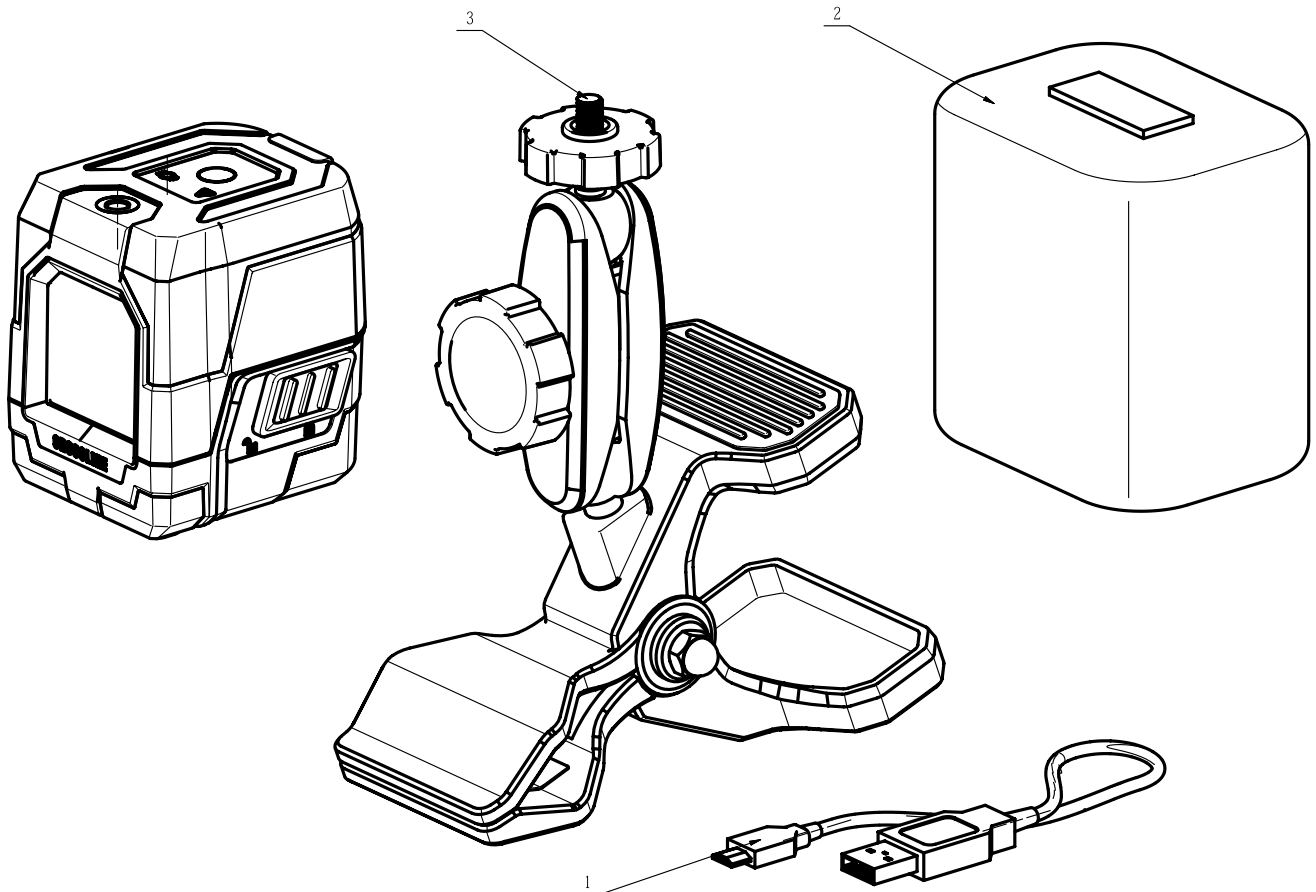

Product Description: Cross Line Laser
Model Number: LL932301
Body Number: 0810190001
Version: A
Issue Date: 2018/09/14

No.	Product Model#	Part Number	Description	Qty
1	LL932301	4860362002	DC Cord	1
2	LL932301	2500686001	Soft Bag	1
3	LL932301	2826066001	Laser Support	1