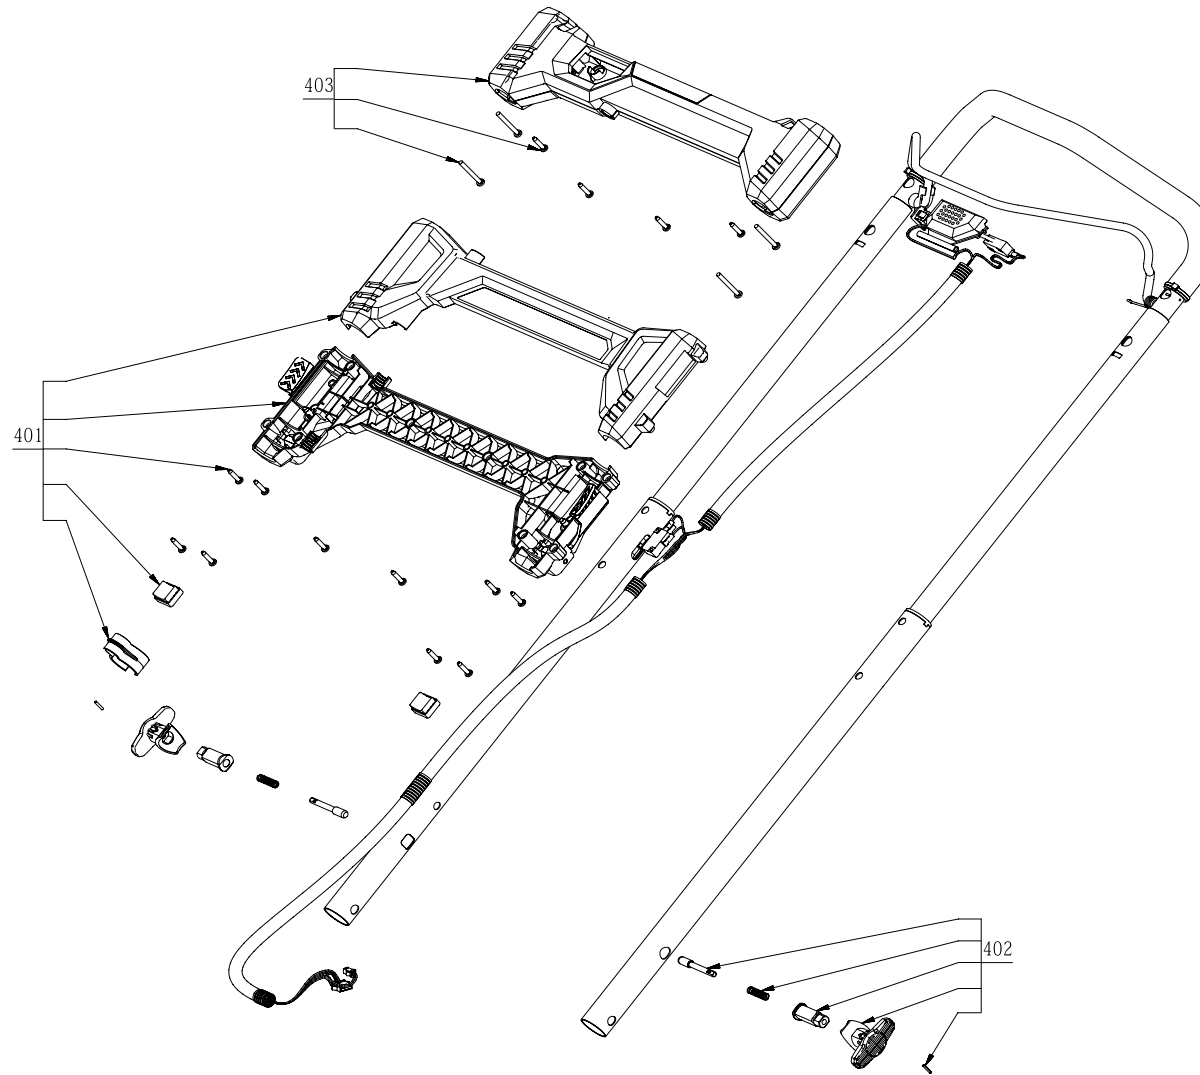

Product Description: Lawn Mower  
Model Number: PM4910-00  
Body Number: 1000022001S01  
Version: A  
Issue Date: 2023/03/20

Product Description: Lawn Mower  
Model Number: PM4910-00  
Body Number: 1000022001S01  
Version: A  
Issue Date: 2023/03/20

201

No.	Product Model#	Part Number	Description	Qty
1	PM4910-00	3800158001	Grass Catcher	1
2	PM4910-00	3707036001	Bag Frame	1
3	PM4910-00	3130423001	Mulch Plug	1
10	PM4910-00	2826985002	Wheel Assembly	2
11	PM4910-00	5670345001	Shaft	1
13	PM4910-00	3130413001	Auxiliary Handle	1
14	PM4910-00	2827251001	Guide Rail Assembly	1
15	PM4910-00	2827255001	Battery Cover Assembly	1
16	PM4910-00	5670538001	Parallel Pin	2
17	PM4910-00	4870735001	Switch Assembly	1
18	PM4910-00	3580002001	Bushing	2
19	PM4910-00	5630353001	Square Nut	2
20	PM4910-00	2730307001	DC Motor	1
23	PM4910-00	3705216001	Mounting Plate	2
24	PM4910-00	2826986002	Wheel Assembly	2
25	PM4910-00	5640010003	Hexagon Flange Bolt	4
26	PM4910-00	3129711002	Hubcap	4
27	PM4910-00	5640226001	Flange Bolt	1
28	PM4910-00	5650510001	Washer	1
30	PM4910-00	3300032001	Fan	1
33	PM4910-00	5630013003	Prevailing Torque Hexagon Nut	2
34	PM4910-00	2826751001	Connecting Rod ASSY	1
36	PM4910-00	3130426001	Rear Cover	1
37	PM4910-00	3660559001	Torsion Spring	1
38	PM4910-00	3129770001	Bevel Support	3
39	PM4910-00	5620480002	Screw	4
40	PM4910-00	3130421001	Trail Shield	1
41	PM4910-00	3130412001	Height Adjusting Lever	1
42	PM4910-00	2830654001	4910 Main Electric Assembly	1
43	PM4910-00	5620065005	Screw	1
44	PM4910-00	5620157006	Hexagon Socket Screw	38
201	PM4910-00	2826864002	Handle ASSY	1
401	PM4910-00	2827252001	Beam Assembly	1
402	PM4910-00	2827253001	Adjusting Lever Assembly	2
403	PM4910-00	2850124001	Switch Box Assembly	1
202	PM4910-00	2827248001	Decorative Cover Assembly	2