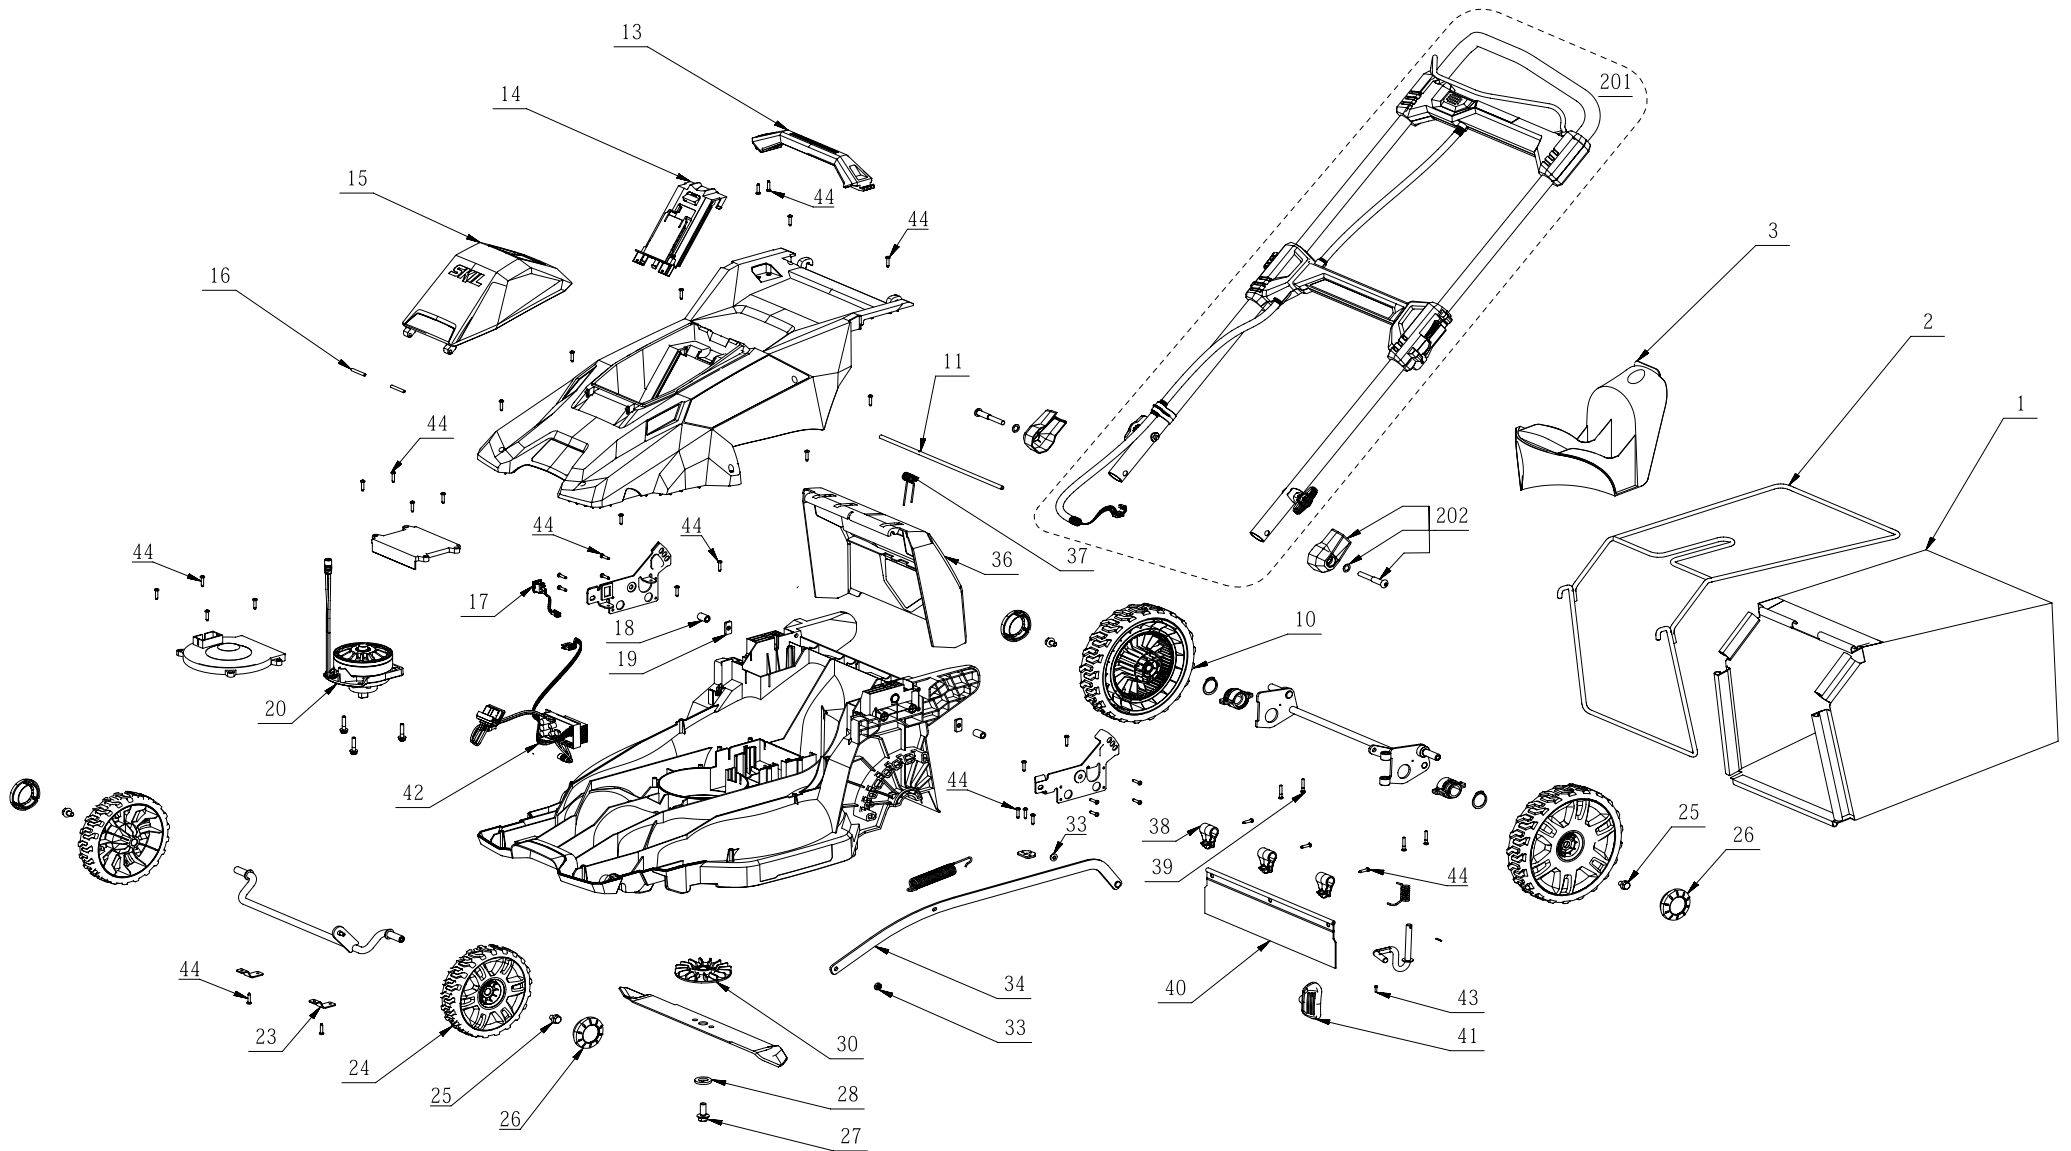

Product Description: Lawn Mower  
Model Number: PM4910-00  
Body Number: 1000022001S01  
Version: A  
Issue Date: 2023/03/20

Product Description: Lawn Mower  
Model Number: PM4910-00  
Body Number: 1000022001S01  
Version: A  
Issue Date: 2023/03/20

201

No.	Product Model#	Part Number	Description	Qty
1	PM4910-00	3800158001	Grass Catcher	1
2	PM4910-00	3707036001	Bag Frame	1
3	PM4910-00	3130423001	Mulch Plug	1
10	PM4910-00	2826985002	Wheel Assembly	2
11	PM4910-00	5670345001	Shaft	1
13	PM4910-00	3130413001	Auxiliary Handle	1
14	PM4910-00	2827251001	Guide Rail Assembly	1
15	PM4910-00	2827255001	Battery Cover Assembly	1
16	PM4910-00	5670538001	Parallel Pin	2
17	PM4910-00	4870735001	Switch Assembly	1
18	PM4910-00	3580002001	Bushing	2
19	PM4910-00	5630353001	Square Nut	2
20	PM4910-00	2730307001	DC Motor	1
23	PM4910-00	3705216001	Mounting Plate	2
24	PM4910-00	2826986002	Wheel Assembly	2
25	PM4910-00	5640010003	Hexagon Flange Bolt	4
26	PM4910-00	3129711002	Hubcap	4
27	PM4910-00	5640226001	Flange Bolt	1
28	PM4910-00	5650510001	Washer	1
30	PM4910-00	3300032001	Fan	1
33	PM4910-00	5630013003	Prevailing Torque Hexagon Nut	2
34	PM4910-00	2826751001	Connecting Rod ASSY	1
36	PM4910-00	3130426001	Rear Cover	1
37	PM4910-00	3660559001	Torsion Spring	1
38	PM4910-00	3129770001	Bevel Support	3
39	PM4910-00	5620480002	Screw	4
40	PM4910-00	3130421001	Trail Shield	1
41	PM4910-00	3130412001	Height Adjusting Lever	1
42	PM4910-00	2830654001	4910 Main Electric Assembly	1
43	PM4910-00	5620065005	Screw	1
44	PM4910-00	5620157006	Hexagon Socket Screw	38
201	PM4910-00	2826864002	Handle ASSY	1
401	PM4910-00	2827252001	Beam Assembly	1
402	PM4910-00	2827253001	Adjusting Lever Assembly	2
403	PM4910-00	2850124001	Switch Box Assembly	1
202	PM4910-00	2827248001	Decorative Cover Assembly	2