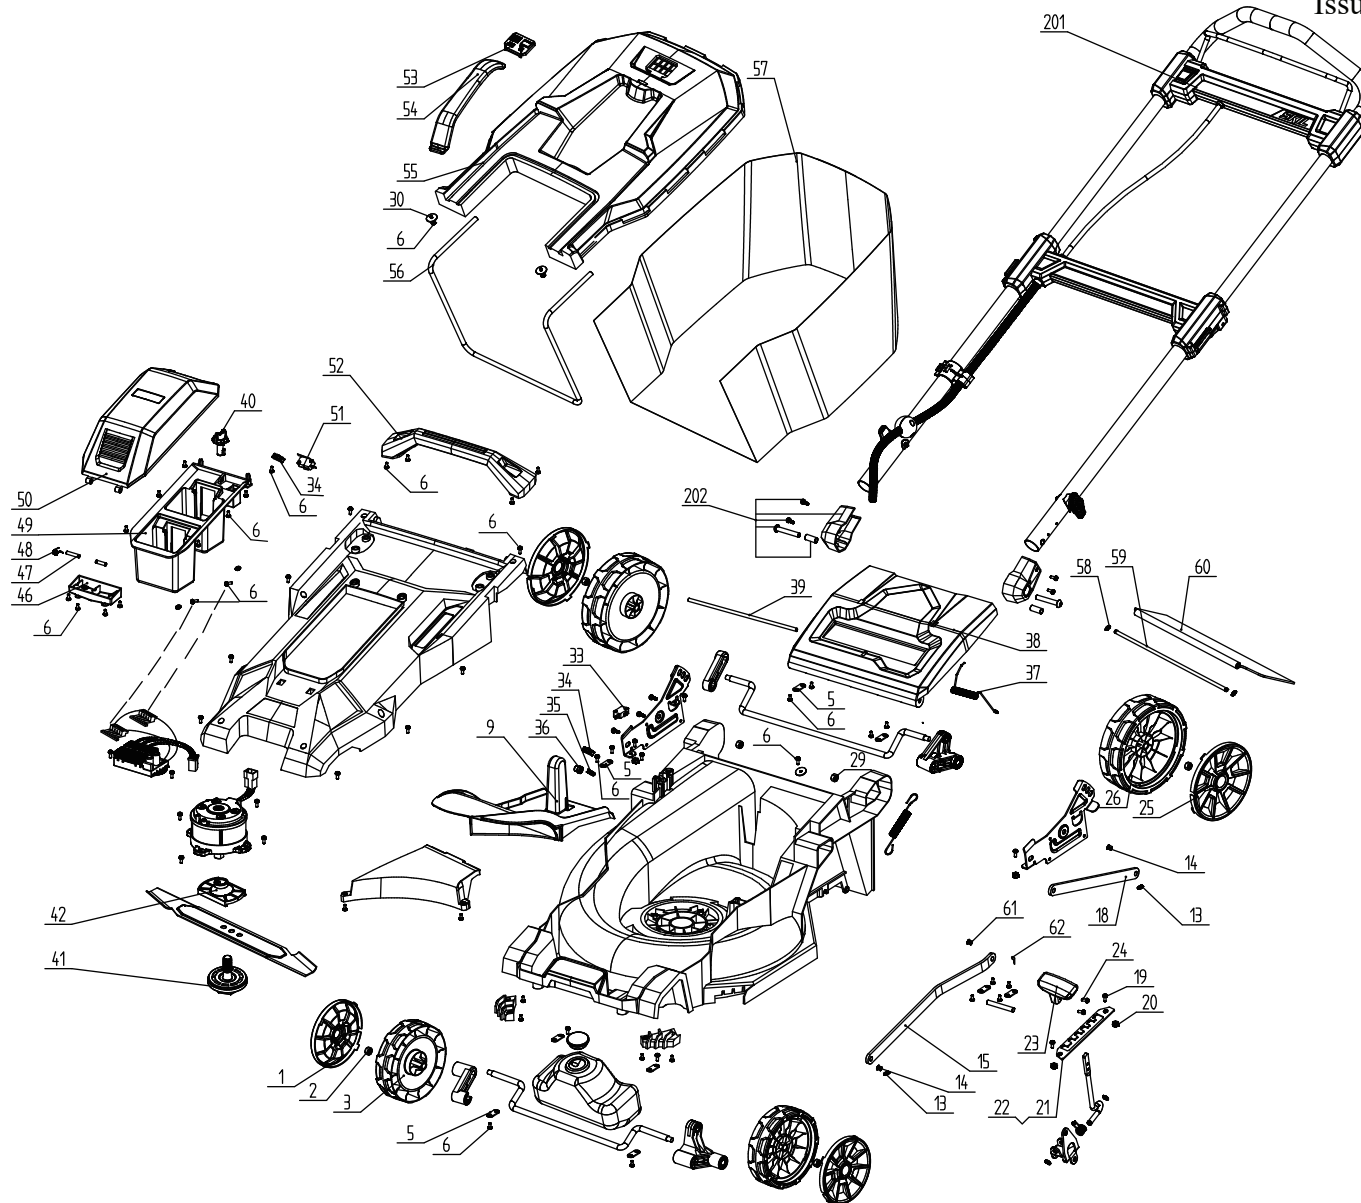

Product Description: Mower  
Model Number: PM4912B-00  
Body Number: 0500027013  
Version: A  
Issue Date: 2021/09/09

Product Description: Mower  
Model Number: PM4912B-00  
Body Number: 0500027013  
Version: A  
Issue Date: 2020/12/21