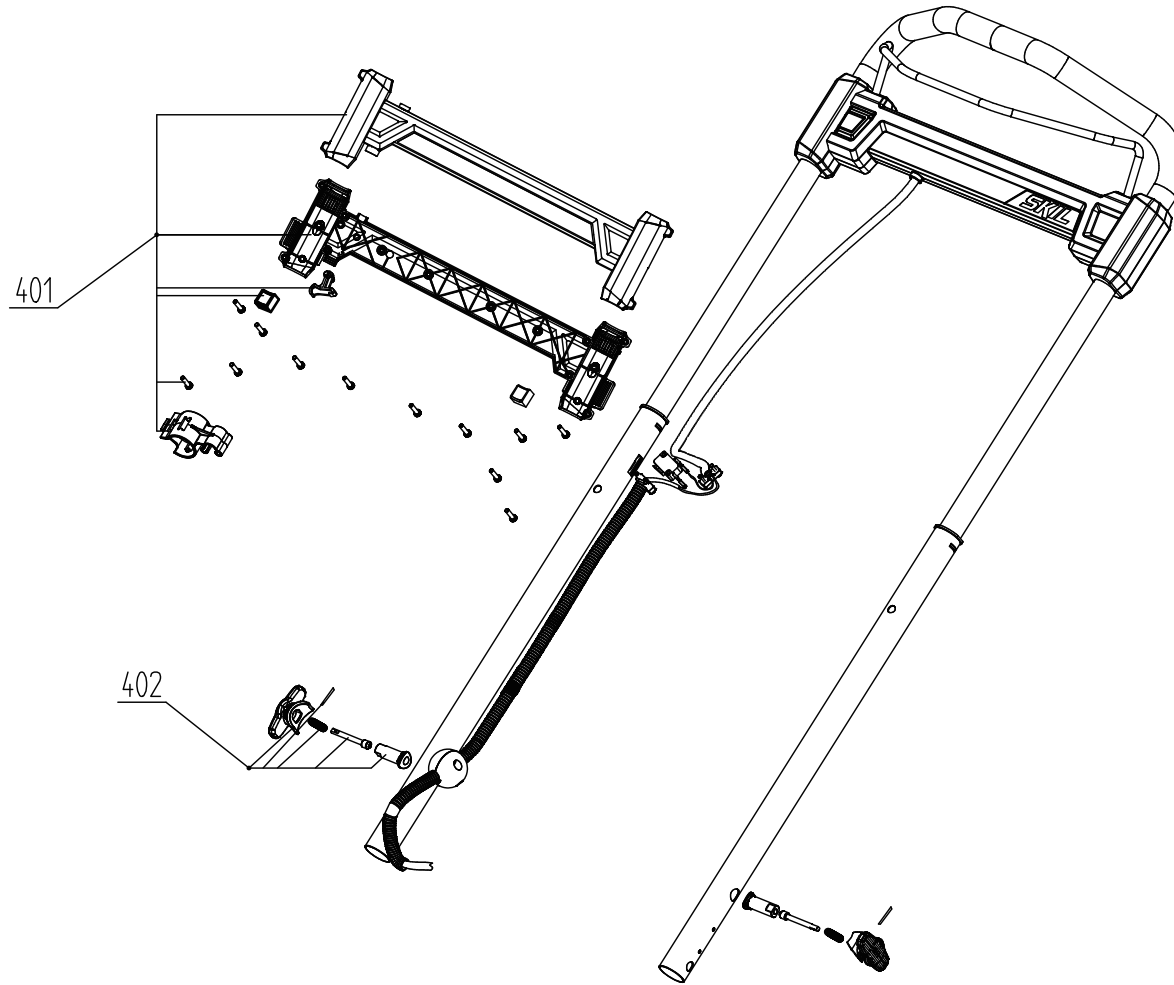

Product Description: Mower
Model Number: PM4912B-00
Body Number: 0500027013
Version: A
Issue Date: 2020/12/21

201

No.	Product Model#	Part Number	Description	Qty
1	PM4912B-00	3130253599	150 front hubcap	2
2	PM4912B-00	5630352087	Flange bolt	4
3	PM4912B-00	3130253600	150 front wheel assembly	2
5	PM4912B-00	3706973180	Mounting plate	5
6	PM4912B-00	5610361393	Torx screw	70
9	PM4912B-00	3130253603	Mulch plug	1
13	PM4912B-00	5660288038	Circlip for shaft	4
14	PM4912B-00	3553285137	Connecting rod shaft	2
15	PM4912B-00	3706973181	front connecting rod assembly	1
18	PM4912B-00	3706973183	rear connecting rod assembly	1
19	PM4912B-00	5610361411	screw	2
20	PM4912B-00	5630352079	Hex nut	2
21	PM4912B-00	3706973185	Height adjusting plate	1
22	PM4912B-00	3130253607	adjusting protection rubber	1
23	PM4912B-00	3130253608	Height adjusting lever	1
24	PM4912B-00	5610361409	screw	4
25	PM4912B-00	3130253609	180 front hubcap	2
26	PM4912B-00	3130253610	180 front wheel assembly	2
29	PM4912B-00	5630352088	Hexagon lock nut	2
33	PM4912B-00	4870696064	Micro Switch	1
34	PM4912B-00	3130253612	Cable clamp	5
35	PM4912B-00	3660753100	spring	1
36	PM4912B-00	3130253613	Eject button	1
37	PM4912B-00	3660753102	Rear cover torsion spring	1
38	PM4912B-00	3130253614	Rear cover	1
39	PM4912B-00	3553285139	Rear cover shaft	1
40	PM4912B-00	3130253615	key	1
41	PM4912B-00	5640322036	Blade bolt	1
42	PM4912B-00	3130253616	Motor bushing	1
46	PM4912B-00	3130253618	Fixed shaft cover	1
47	PM4912B-00	5670524053	Fixed shaft parallel pin	2
48	PM4912B-00	3660753103	Torsion spring	2
49	PM4912B-00	3130253619	Battery pack holder	1
50	PM4912B-00	3130253620	Battery cover assembly	1
51	PM4912B-00	4870696065	Micro Switch	1
52	PM4912B-00	3130253621	Auxiliary handle	1
53	PM4912B-00	3130253622	Ventilation board	1
54	PM4912B-00	3130253623	grass catcher handle	1
55	PM4912B-00	3130253624	50L grass catcher cover	1
56	PM4912B-00	3706973184	50L grass rack	1
57	PM4912B-00	3800156015	50L grass catcher	1
58	PM4912B-00	5660288039	Circlip for E type shaft	2
59	PM4912B-00	5670524054	Trailing shield pin	1
60	PM4912B-00	3130253625	Trailing shield	1
61	PM4912B-00	3553285140	Connecting rod shaft	1
62	PM4912B-00	5670524055	Split pin	1
201	PM4912B-00	2826622356	Handle assembly	1
401	PM4912B-00	2826622357	Beam assembly	1
402	PM4912B-00	2826622358	Adjusting lever assembly	2
202	PM4912B-00	2826622359	Decorative cover assembly	2