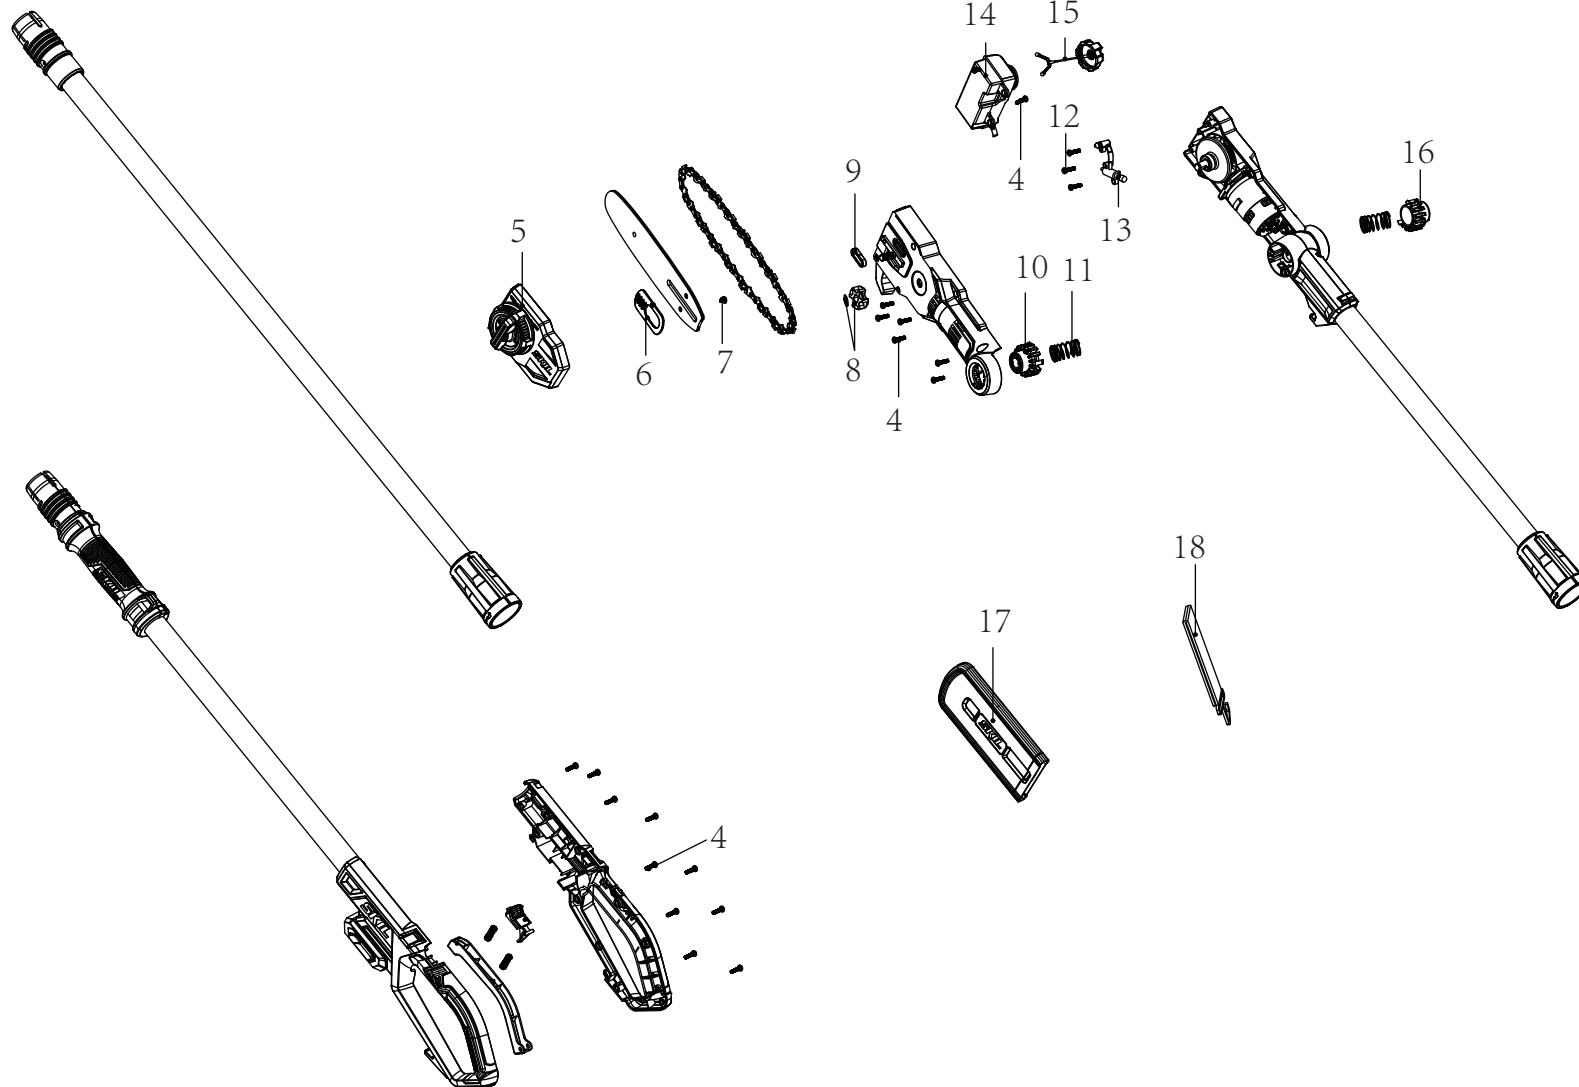

Product Description: Pole Saw  
Model Number: PS4563B-00  
Body Number: 0640003003  
Version: A  
Issue Date: 2023/03/02

No.	Product Model#	Part Number	Description	Qty
4	PS4563B-00	5610361393	Torx screw	17
5	PS4563B-00	2826622405	Chain Cover Assembly	1
6	PS4563B-00	3706973200	Chain Adjusting Plate	1
7	PS4563B-00	5610361453	Cross head Screw with washer	1
8	PS4563B-00	2826622408	Driving Wheel Assembly	1
9	PS4563B-00	5690438057	Rubber Gasket	1
10	PS4563B-00	3130253674	Rotating button-Left	1
11	PS4563B-00	3660753115	Compressed Spring	2
12	PS4563B-00	5610361454	Tapping Screw	3
13	PS4563B-00	2826622406	Pump Assembly	1
14	PS4563B-00	3322666014	Kettle Assembly	1
15	PS4563B-00	2826622407	Kettle Cover Assembly	1
16	PS4563B-00	3130253675	Rotating button-Right	1
17	PS4563B-00	3130253676	Blade Sheath	1
18	PS4563B-00	3800156019	Shoulder Strap	1