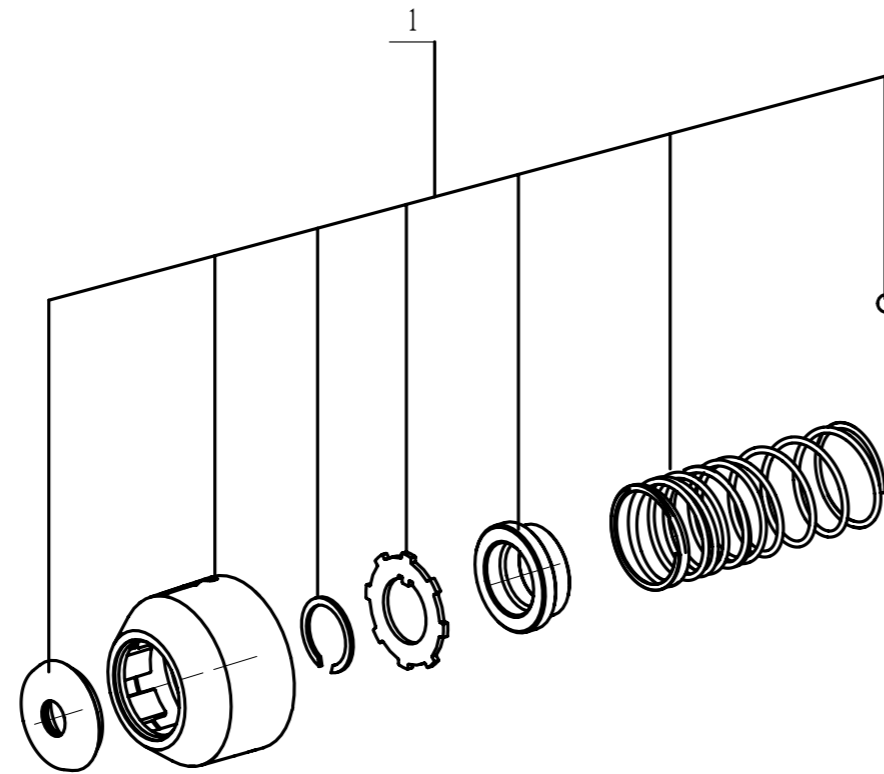

Product Description: Rotary Hammer
Model Number: RH170201
Service Item Number: F230021002S01
Version: A
Issue Date: 2023/04/17

No.	Product Model#	Part Number	Description	Qty
1	RH170201	2828822001	Collet Set	1