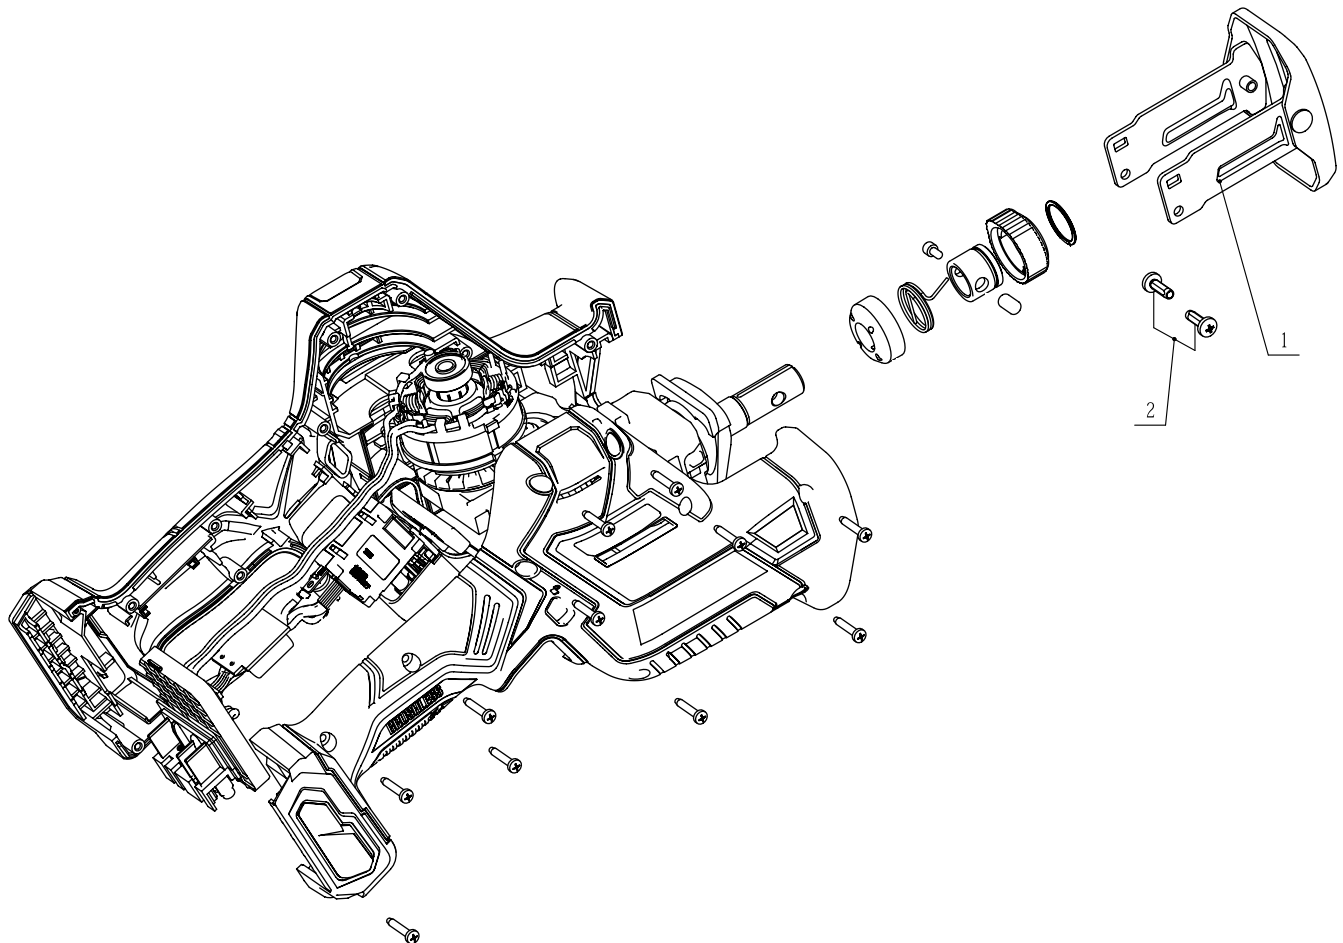

Product Description: Compact Recip Saw
Model Number: RS582801
Body Number: 0780030003
Version: A
Issue Date: 2025/01/20

Service Part List_RS582801_Version A

No.	Product Model#	Part Number	Description	Qty
1	RS582801	2826438001	Pivot Shoe	1
2	RS582801	5610030003	Thread Forming Screw	2