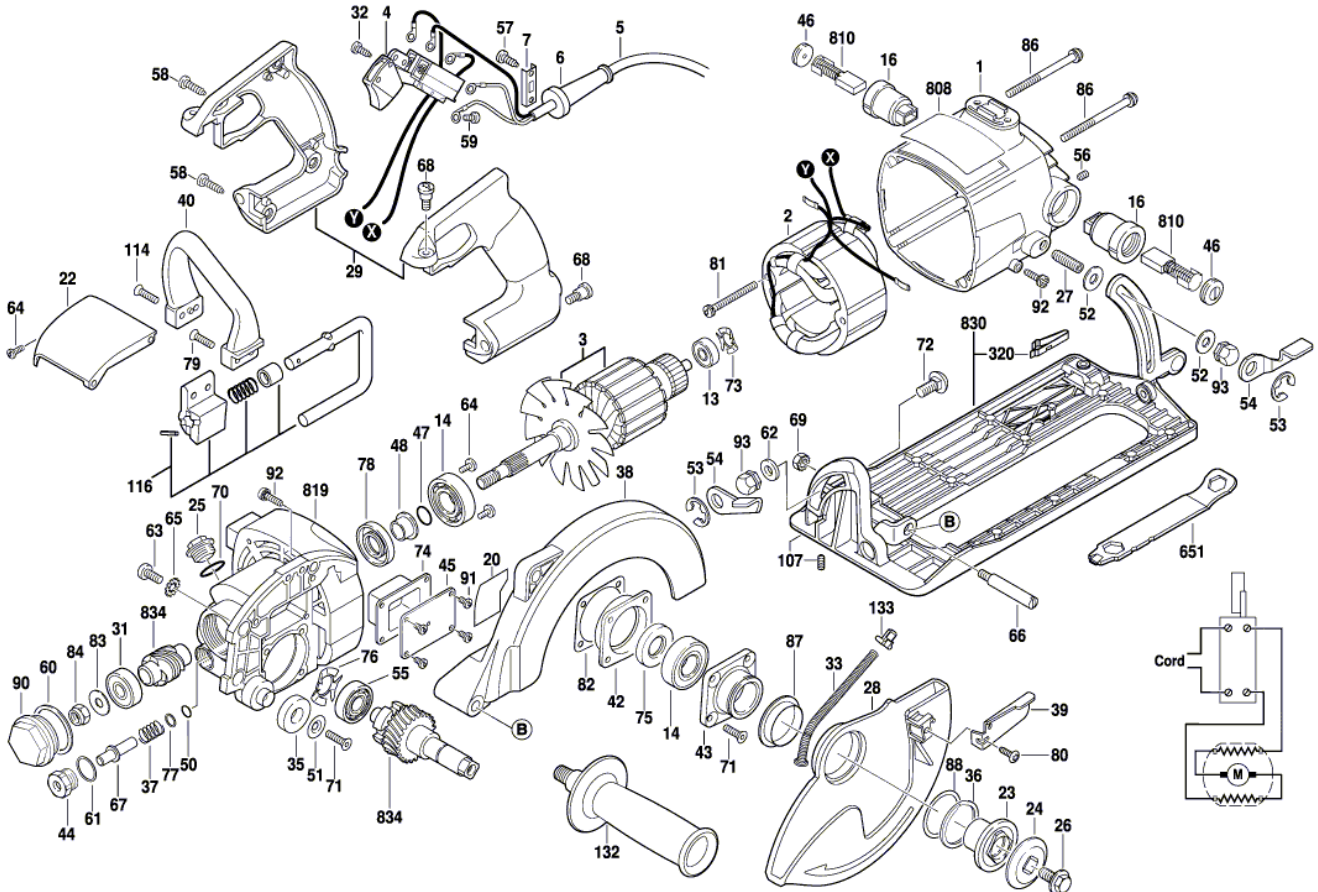

Product Description: Circular Saw
Model Number: SPT70WM-01/22
Body Number: 0610209001
Version: A
Issue Date: 2014/10/17

No.	Product Model#	Part Number	Description	Qty
1	SPT70WM-01	3422066001	Motor Housing	1
2	SPT70WM-01	2740457001	Field	1
3	SPT70WM-01	2751137001	Armature	1
4	SPT70WM-01	4870621001	Switch	1
5	SPT70WM-01	4810003233	Power supply cord	1
6	SPT70WM-01	3129140001	Grommet	1
7	SPT70WM-01	3706464001	Cable Clip	1
13	SPT70WM-01	5700008030	groove ball bearing	1
14	SPT70WM-01	5700058006	Ball Bearing	2
16	SPT70WM-01	2800265001	Brush Holder	2
20	SPT70WM-01	2244086001	Warning Plate	1
22	SPT70WM-01	3129150001	Hood	1
23	SPT70WM-01	3521013001	Washer	1
24	SPT70WM-01	3552742001	Washer	1
25	SPT70WM-01	3552851001	Oil Drain Plug	1
26	SPT70WM-01	5640257001	Collar bolt	1
27	SPT70WM-01	5620587001	Stud	1
28	SPT70WM-01	3422068001	Lower guard	1
29	SPT70WM-01	2825656001	Set Of Handles	1
31	SPT70WM-01	5700013012	Ball Bearing	1
32	SPT70WM-01	5610328001	Screw	1
33	SPT70WM-01	3660668001	Extension Spring	1
35	SPT70WM-01	3129141001	Bumper	1
36	SPT70WM-01	5660250001	Spring retaining ring	1
37	SPT70WM-01	3660680001	Spring	1
38	SPT70WM-01	3422073001	Upper guard	1
39	SPT70WM-01	3706463001	Lever	1
40	SPT70WM-01	3129160001	Handle	1
42	SPT70WM-01	3422074001	Bearing Plate	1
43	SPT70WM-01	3521015001	Guard Plate	1
44	SPT70WM-01	3552840001	Bushing	1
45	SPT70WM-01	3706404001	Cover	1
46	SPT70WM-01	3129240001	Device cap	2
47	SPT70WM-01	5690368001	O-Ring	1
48	SPT70WM-01	3552841001	Collar	1
50	SPT70WM-01	5690377001	O-Ring	1
51	SPT70WM-01	5650612001	Washer	1
52	SPT70WM-01	5650641001	Washer	2
53	SPT70WM-01	5660252001	Spring retaining ring	2
54	SPT70WM-01	3706392001	Locking Lever	2
55	SPT70WM-01	5700015024	Ball Bearing	1
56	SPT70WM-01	5620588001	Set screw	2
57	SPT70WM-01	5610323001	Screw	2
58	SPT70WM-01	5610324001	Screw	4
59	SPT70WM-01	5610334001	Screw	1
60	SPT70WM-01	5690372001	O-Ring	1
61	SPT70WM-01	5650624001	Washer	1
62	SPT70WM-01	5650617001	Washer	1
63	SPT70WM-01	5620590001	Screw	2
64	SPT70WM-01	5610325001	Contact Screw	4
65	SPT70WM-01	5650615001	Washer	2
66	SPT70WM-01	5620591001	Stud	1