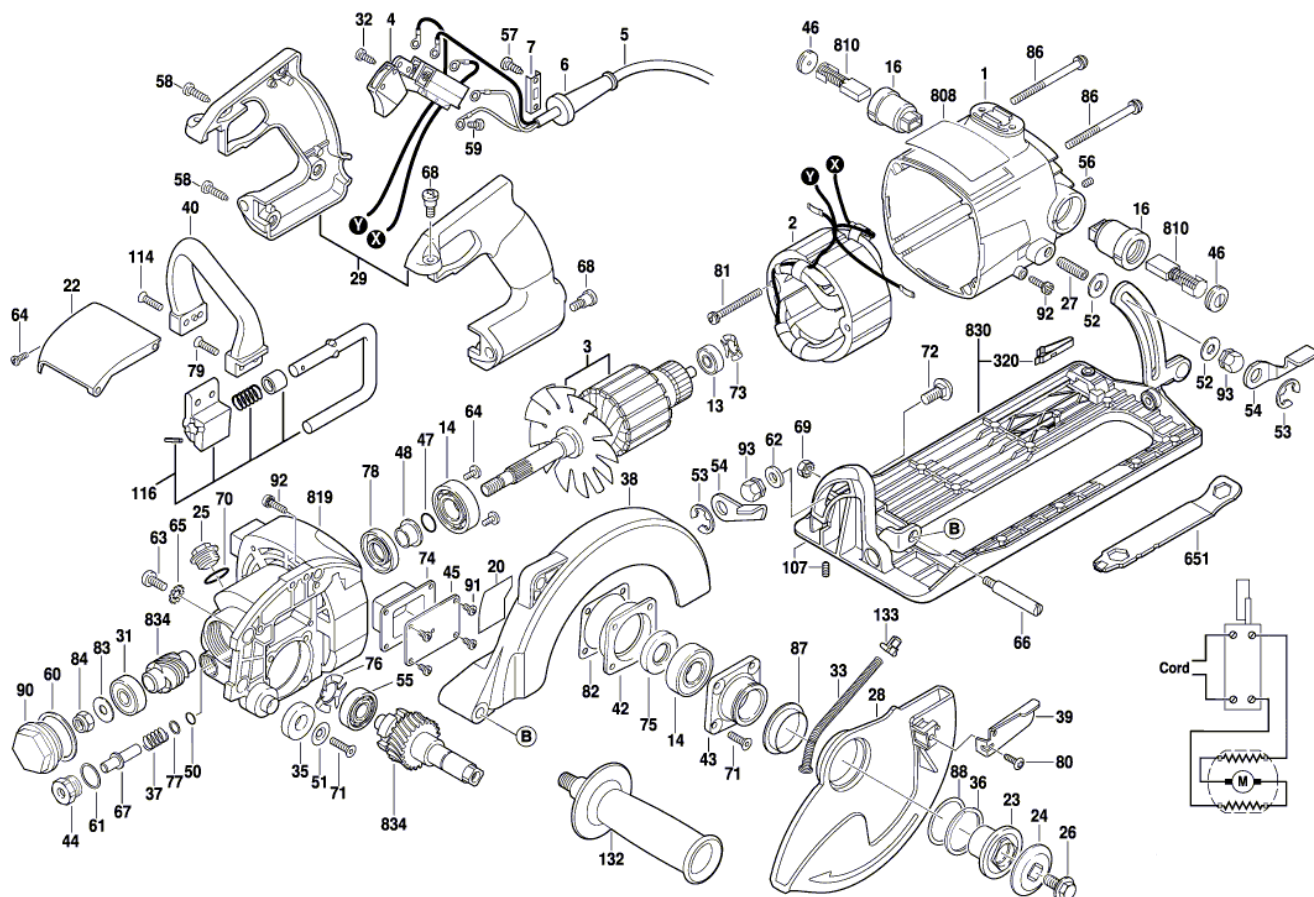

Product Description: Circular Saw
Model Number: SPT70WM-72
Body Number: 0610209002
Version: A
Issue Date: 2014/10/17

No.	Product Model#	Part Number	Description	Qty
1	SPT70WM-72	3422066001	Motor Housing	1
2	SPT70WM-72	2740457001	Field	1
3	SPT70WM-72	2751137001	Armature	1
4	SPT70WM-72	4870621001	Switch	1
5	SPT70WM-72	4810003203	Power supply cord	1
6	SPT70WM-72	3129140001	Grommet	1
7	SPT70WM-72	3706464001	Cable Clip	1
13	SPT70WM-72	5700008030	groove ball bearing	1
14	SPT70WM-72	5700058006	Ball Bearing	2
16	SPT70WM-72	2800265001	Brush Holder	2
20	SPT70WM-72	2244086001	Warning Plate	1
22	SPT70WM-72	3129150001	Hood	1
23	SPT70WM-72	3521013001	Washer	1
24	SPT70WM-72	3552742001	Washer	1
25	SPT70WM-72	3552851001	Oil Drain Plug	1
26	SPT70WM-72	5640257001	Collar bolt	1
27	SPT70WM-72	5620587001	Stud	1
28	SPT70WM-72	3422068001	Lower guard	1
29	SPT70WM-72	2825656001	Set Of Handles	1
31	SPT70WM-72	5700013012	Ball Bearing	1
32	SPT70WM-72	5610328001	Screw	1
33	SPT70WM-72	3660668001	Extension Spring	1
35	SPT70WM-72	3129141001	Bumper	1
36	SPT70WM-72	5660250001	Spring retaining ring	1
37	SPT70WM-72	3660680001	Spring	1
38	SPT70WM-72	3422073001	Upper guard	1
39	SPT70WM-72	3706463001	Lever	1
40	SPT70WM-72	3129160001	Handle	1
42	SPT70WM-72	3422074001	Bearing Plate	1
43	SPT70WM-72	3521015001	Guard Plate	1
44	SPT70WM-72	3552840001	Bushing	1
45	SPT70WM-72	3706404001	Cover	1
46	SPT70WM-72	3129240001	Device cap	2
47	SPT70WM-72	5690368001	O-Ring	1
48	SPT70WM-72	3552841001	Collar	1
50	SPT70WM-72	5690377001	O-Ring	1
51	SPT70WM-72	5650612001	Washer	1
52	SPT70WM-72	5650641001	Washer	2
53	SPT70WM-72	5660252001	Spring retaining ring	2
54	SPT70WM-72	3706392001	Locking Lever	2
55	SPT70WM-72	5700015024	Ball Bearing	1
56	SPT70WM-72	5620588001	Set screw	2
57	SPT70WM-72	5610323001	Screw	2
58	SPT70WM-72	5610324001	Screw	4
59	SPT70WM-72	5610334001	Screw	1
60	SPT70WM-72	5690372001	O-Ring	1
61	SPT70WM-72	5650624001	Washer	1
62	SPT70WM-72	5650617001	Washer	1
63	SPT70WM-72	5620590001	Screw	2
64	SPT70WM-72	5610325001	Contact Screw	4
65	SPT70WM-72	5650615001	Washer	2