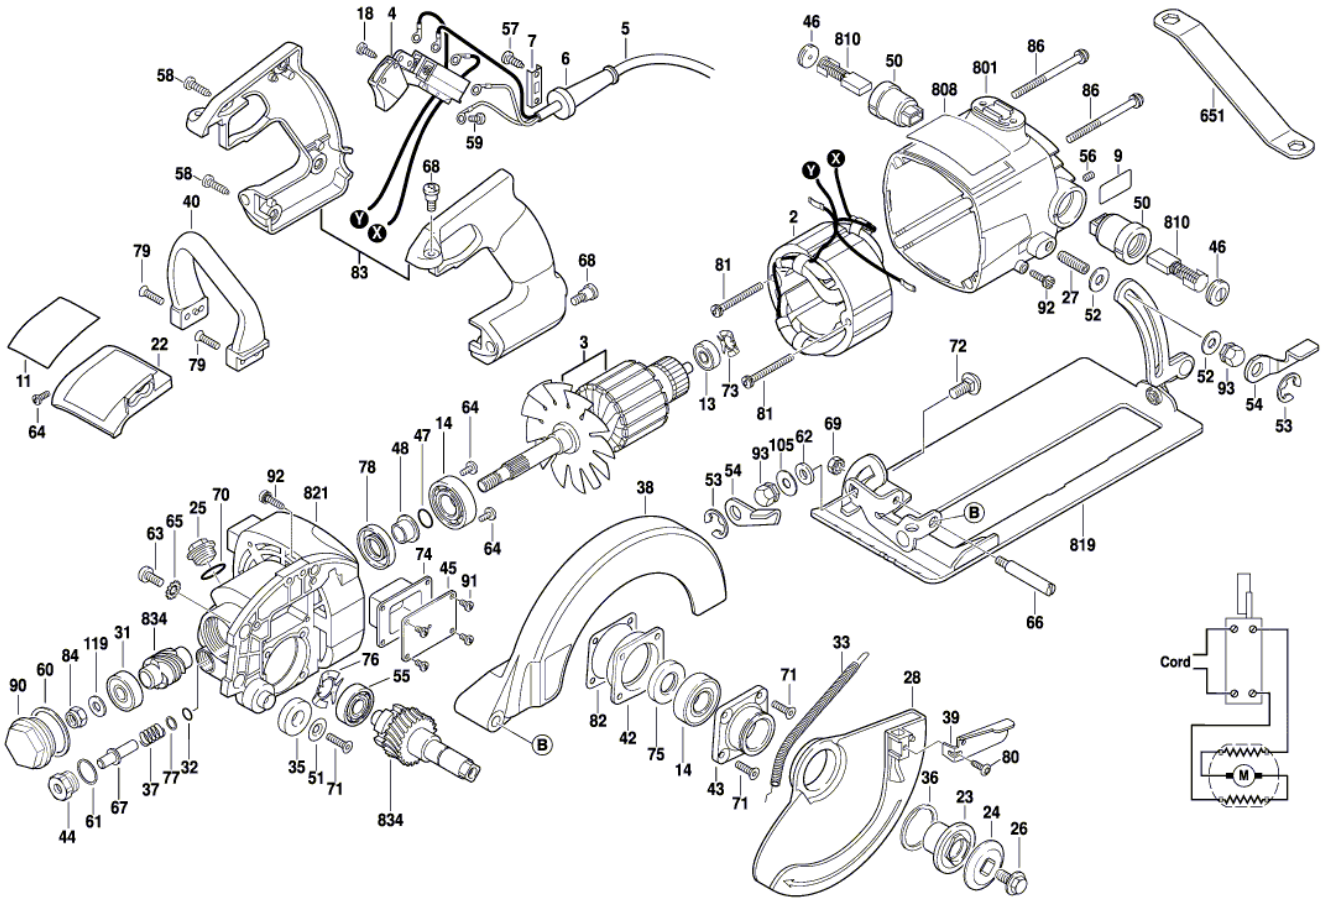

Product Description: Circular Saw
Model Number: SPT78W-01/22
Body Number: 0610219001
Version: A
Issue Date: 2015/11/24

No.	Product Model#	Part Number	Description	Qty
2	SPT78W-01	2740457001	Stator	1
3	SPT78W-01	2751137001	Rotor	1
4	SPT78W-01	4870621001	Trigger Switch	1
5	SPT78W-01	4810003252	Power Cord & Plug	1
6	SPT78W-01	3129140001	Cord Guard	1
7	SPT78W-01	3706465001	Cord Anchorage	1
9	SPT78W-01	2243161056	Nameplate	1
11	SPT78W-01	2243684002	Warning Plate	1
13	SPT78W-01	5700008030	Ball Bearing	1
14	SPT78W-01	5700058006	Ball Bearing	1
18	SPT78W-01	5610328001	Hexalobular Socket Screw	1
23	SPT78W-01	3521018001	Inner Flange	1
24	SPT78W-01	3552742001	Outer Flange	1
25	SPT78W-01	3552851001	Oil Drain Plug	1
26	SPT78W-01	5640258001	Flange Bolt	1
27	SPT78W-01	5620587001	Hexagon Socket Screw	1
28	SPT78W-01	3422096001	Lower guard	1
31	SPT78W-01	5700013012	Ball Bearing	1
32	SPT78W-01	5690377001	O Ring	1
33	SPT78W-01	3660673001	Tension Spring	1
35	SPT78W-01	3129161001	Gasket	1
36	SPT78W-01	5660250001	Circlip For Shaft	1
37	SPT78W-01	3660680001	Compression Spring	1
38	SPT78W-01	3422083001	Upper Guard	1
39	SPT78W-01	3706429001	Moving Guard Lever	1
40	SPT78W-01	3129183001	Handle	1
42	SPT78W-01	3422074001	Bearing Holder	1
43	SPT78W-01	3521015001	Bearing Cover	1
44	SPT78W-01	3552840001	Bush	1
45	SPT78W-01	3706401001	Cover	1
46	SPT78W-01	3129240001	Brush Cover	1
47	SPT78W-01	5690369001	O Ring	1
48	SPT78W-01	3552841001	Bush	1
50	SPT78W-01	2800265001	Brush Holder	1
51	SPT78W-01	5650612001	Washer	1
52	SPT78W-01	5650613001	Plain Washer	1
53	SPT78W-01	5660252001	Circlip	1
54	SPT78W-01	3706430001	Lock Lever	1
55	SPT78W-01	5700015024	Ball Bearing	1
56	SPT78W-01	5620588001	Hexagon Socket Screw	1
57	SPT78W-01	5610323001	Hexalobular Socket Screw	1
58	SPT78W-01	5610324001	Hexalobular Socket Screw	1
59	SPT78W-01	5610334001	Screw with Washer	1