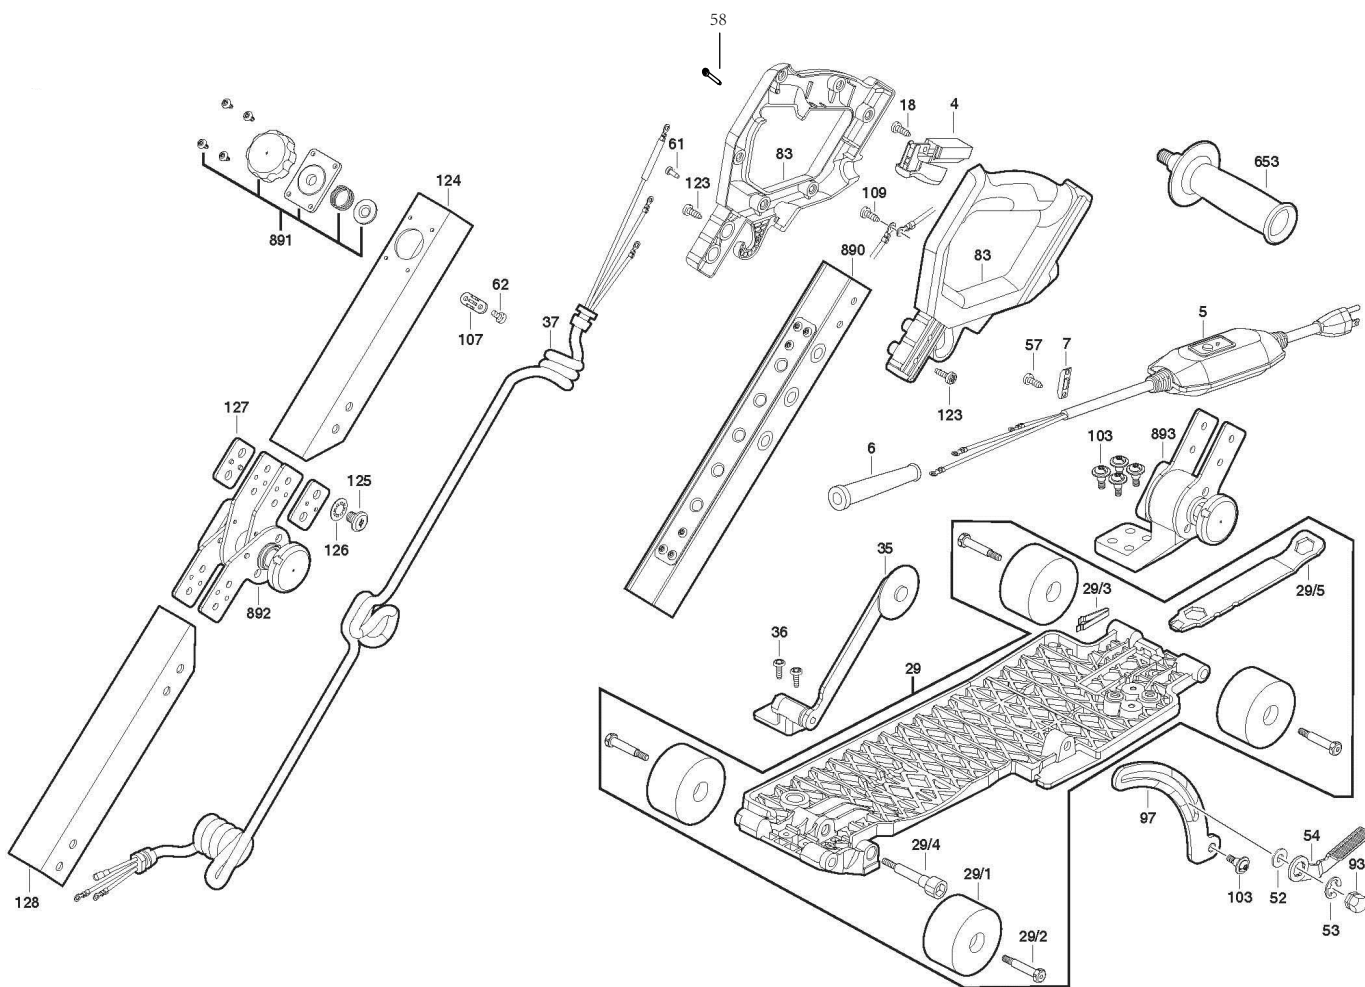

Product Description: Concrete Saw
Model Number: SPT79A-10
Body Number: 0610229001
Version: A
Issue Date: 2018/01/15

No.	Product Model#	Part Number	Description	Qty
2	SPT79A-10	2740474001	Field	1
3	SPT79A-10	2751137001	Armature	1
4	SPT79A-10	4870629002	Switch	1
5	SPT79A-10	4970319004	Creepage Protector	1
6	SPT79A-10	3129140001	Cord Guard	1
7	SPT79A-10	3706465001	Cord Anchorage	1
8	SPT79A-10	2240797007	Nameplate	1
9	SPT79A-10	2244067006	Label	1
13	SPT79A-10	5700008030	Ball Bearing	1
14	SPT79A-10	5700058006	Ball Bearing	1
18	SPT79A-10	5610328001	Screw	1
20	SPT79A-10	2243684003	Warning Plate	1
22	SPT79A-10	3129158001	Hood	1
23	SPT79A-10	3521043001	Inner Flange	1
24	SPT79A-10	3552835001	Outer Flange	1
25	SPT79A-10	2825427001	Spindle Lock ASSY	1
25/4	SPT79A-10	5690378001	O Ring	1
26	SPT79A-10	5640296001	Bolt	1
27	SPT79A-10	3900046001	L R Handle Set	1
28	SPT79A-10	3900047001	L R Handle Set	1
29	SPT79A-10	2825912001	Base Plate Assembly	1
29/1	SPT79A-10	2825652001	Wheel	4
29/2	SPT79A-10	5620663001	Bolt	4
29/3	SPT79A-10	3706420002	Spring	1
29/4	SPT79A-10	3552834001	Pivot Pin	1
29/5	SPT79A-10	5680244001	Socket Wrench	1
31	SPT79A-10	5700013012	Ball Bearing	1
32	SPT79A-10	2830293001	Main PCBA	1
35	SPT79A-10	2825913001	Guiding Roller ASSY	1
36	SPT79A-10	5610326002	Hexalobular Socket Screw	2
37	SPT79A-10	4860504001	Internal Wire ASSY	1
38	SPT79A-10	3422114001	Upper guard	1
39	SPT79A-10	3422143901	Dust Cap	1
40	SPT79A-10	3403031001	Handle ASSY	1
42	SPT79A-10	3422074001	Bearing Holder	1
43	SPT79A-10	3521015001	Guard Cover	1
45	SPT79A-10	3706401001	Cover	1
46	SPT79A-10	3129240001	Brush Cover	2
47	SPT79A-10	5690368001	O Ring	1
48	SPT79A-10	3552844001	Bush	1
52	SPT79A-10	3706535001	Washer	1
53	SPT79A-10	5660252002	Circlip	1
54	SPT79A-10	3706532001	Lever	1
55	SPT79A-10	5700058007	Ball Bearing	1
56	SPT79A-10	5620588001	Hexagon Socket Screw	2
57	SPT79A-10	5610323001	Hexalobular Socket Screw	2
58	SPT79A-10	5610324002	Hexalobular Socket Screw	10
59	SPT79A-10	5610334001	Screw with Washer	1
60	SPT79A-10	5690372001	O Ring	1
61	SPT79A-10	5610283002	Screw	1
62	SPT79A-10	5610325002	Thread Forming Screw	11
63	SPT79A-10	5620590002	Hexagon Socket Screw	3
64	SPT79A-10	5610325001	Thread Forming Screw	3