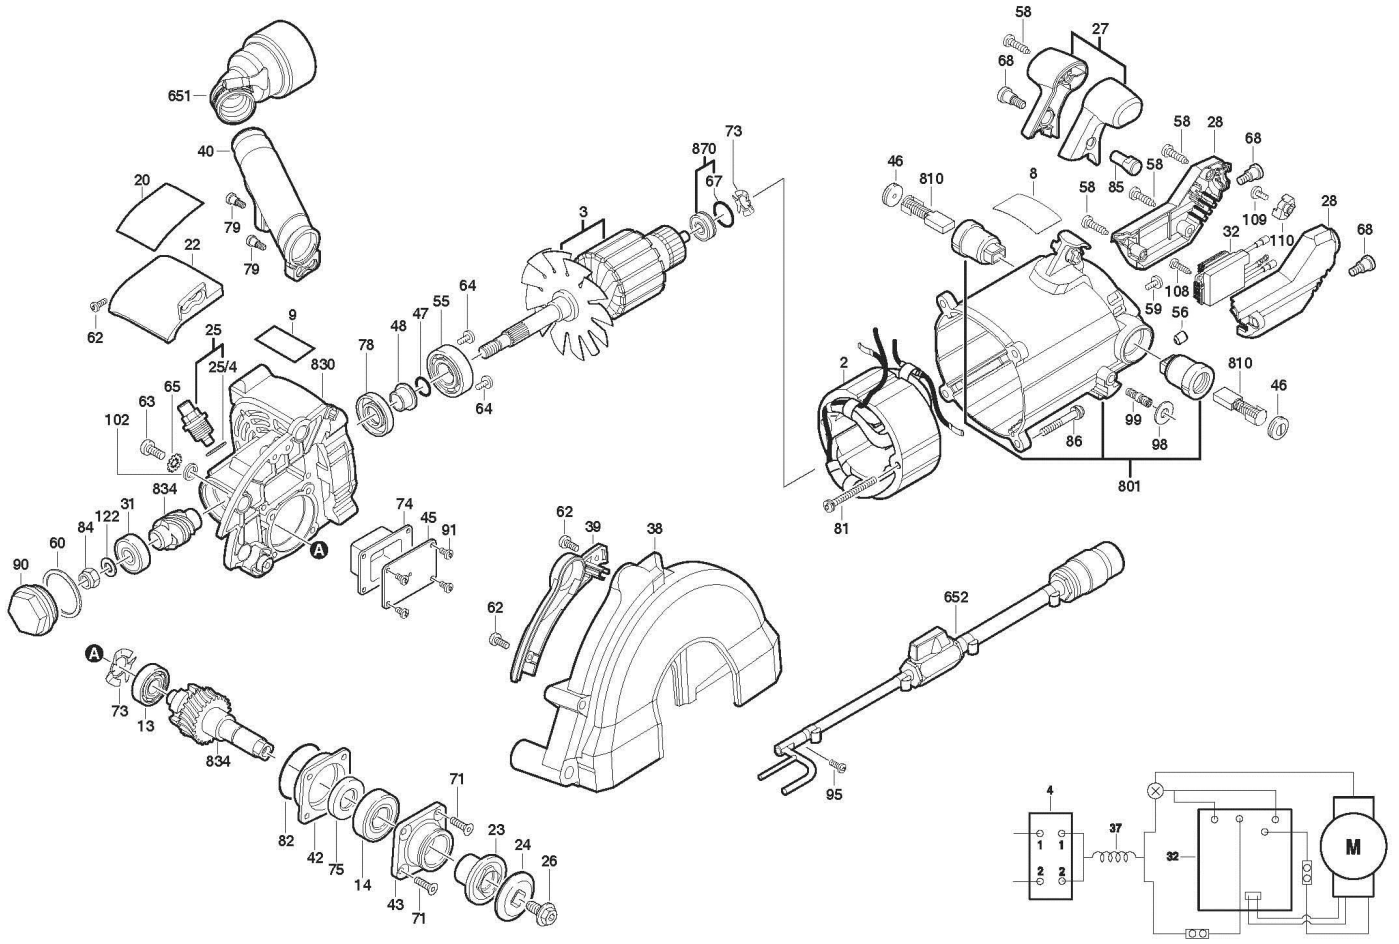

Product Description: Concrete Saw
Model Number: SPT79A-10
Body Number: 0610229001
Version: A
Issue Date: 2018/01/15

No.	Product Model#	Part Number	Description	Qty
2	SPT79A-10	2740474001	Field	1
3	SPT79A-10	2751137001	Armature	1
4	SPT79A-10	4870629002	Switch	1
5	SPT79A-10	4970319004	Creepage Protector	1
6	SPT79A-10	3129140001	Cord Guard	1
7	SPT79A-10	3706465001	Cord Anchorage	1
8	SPT79A-10	2240797007	Nameplate	1
9	SPT79A-10	2244067006	Label	1
13	SPT79A-10	5700008030	Ball Bearing	1
14	SPT79A-10	5700058006	Ball Bearing	1
18	SPT79A-10	5610328001	Screw	1
20	SPT79A-10	2243684003	Warning Plate	1
22	SPT79A-10	3129158001	Hood	1
23	SPT79A-10	3521043001	Inner Flange	1
24	SPT79A-10	3552835001	Outer Flange	1
25	SPT79A-10	2825427001	Spindle Lock ASSY	1
25/4	SPT79A-10	5690378001	O Ring	1
26	SPT79A-10	5640296001	Bolt	1
27	SPT79A-10	3900046001	L R Handle Set	1
28	SPT79A-10	3900047001	L R Handle Set	1
29	SPT79A-10	2825912001	Base Plate Assembly	1
29/1	SPT79A-10	2825652001	Wheel	4
29/2	SPT79A-10	5620663001	Bolt	4
29/3	SPT79A-10	3706420002	Spring	1
29/4	SPT79A-10	3552834001	Pivot Pin	1
29/5	SPT79A-10	5680244001	Socket Wrench	1
31	SPT79A-10	5700013012	Ball Bearing	1
32	SPT79A-10	2830293001	Main PCBA	1
35	SPT79A-10	2825913001	Guiding Roller ASSY	1
36	SPT79A-10	5610326002	Hexalobular Socket Screw	2
37	SPT79A-10	4860504001	Internal Wire ASSY	1
38	SPT79A-10	3422114001	Upper guard	1
39	SPT79A-10	3422143901	Dust Cap	1
40	SPT79A-10	3403031001	Handle ASSY	1
42	SPT79A-10	3422074001	Bearing Holder	1
43	SPT79A-10	3521015001	Guard Cover	1
45	SPT79A-10	3706401001	Cover	1
46	SPT79A-10	3129240001	Brush Cover	2
47	SPT79A-10	5690368001	O Ring	1
48	SPT79A-10	3552844001	Bush	1
52	SPT79A-10	3706535001	Washer	1
53	SPT79A-10	5660252002	Circlip	1
54	SPT79A-10	3706532001	Lever	1
55	SPT79A-10	5700058007	Ball Bearing	1
56	SPT79A-10	5620588001	Hexagon Socket Screw	2
57	SPT79A-10	5610323001	Hexalobular Socket Screw	2
58	SPT79A-10	5610324002	Hexalobular Socket Screw	10
59	SPT79A-10	5610334001	Screw with Washer	1
60	SPT79A-10	5690372001	O Ring	1
61	SPT79A-10	5610283002	Screw	1
62	SPT79A-10	5610325002	Thread Forming Screw	11
63	SPT79A-10	5620590002	Hexagon Socket Screw	3
64	SPT79A-10	5610325001	Thread Forming Screw	3