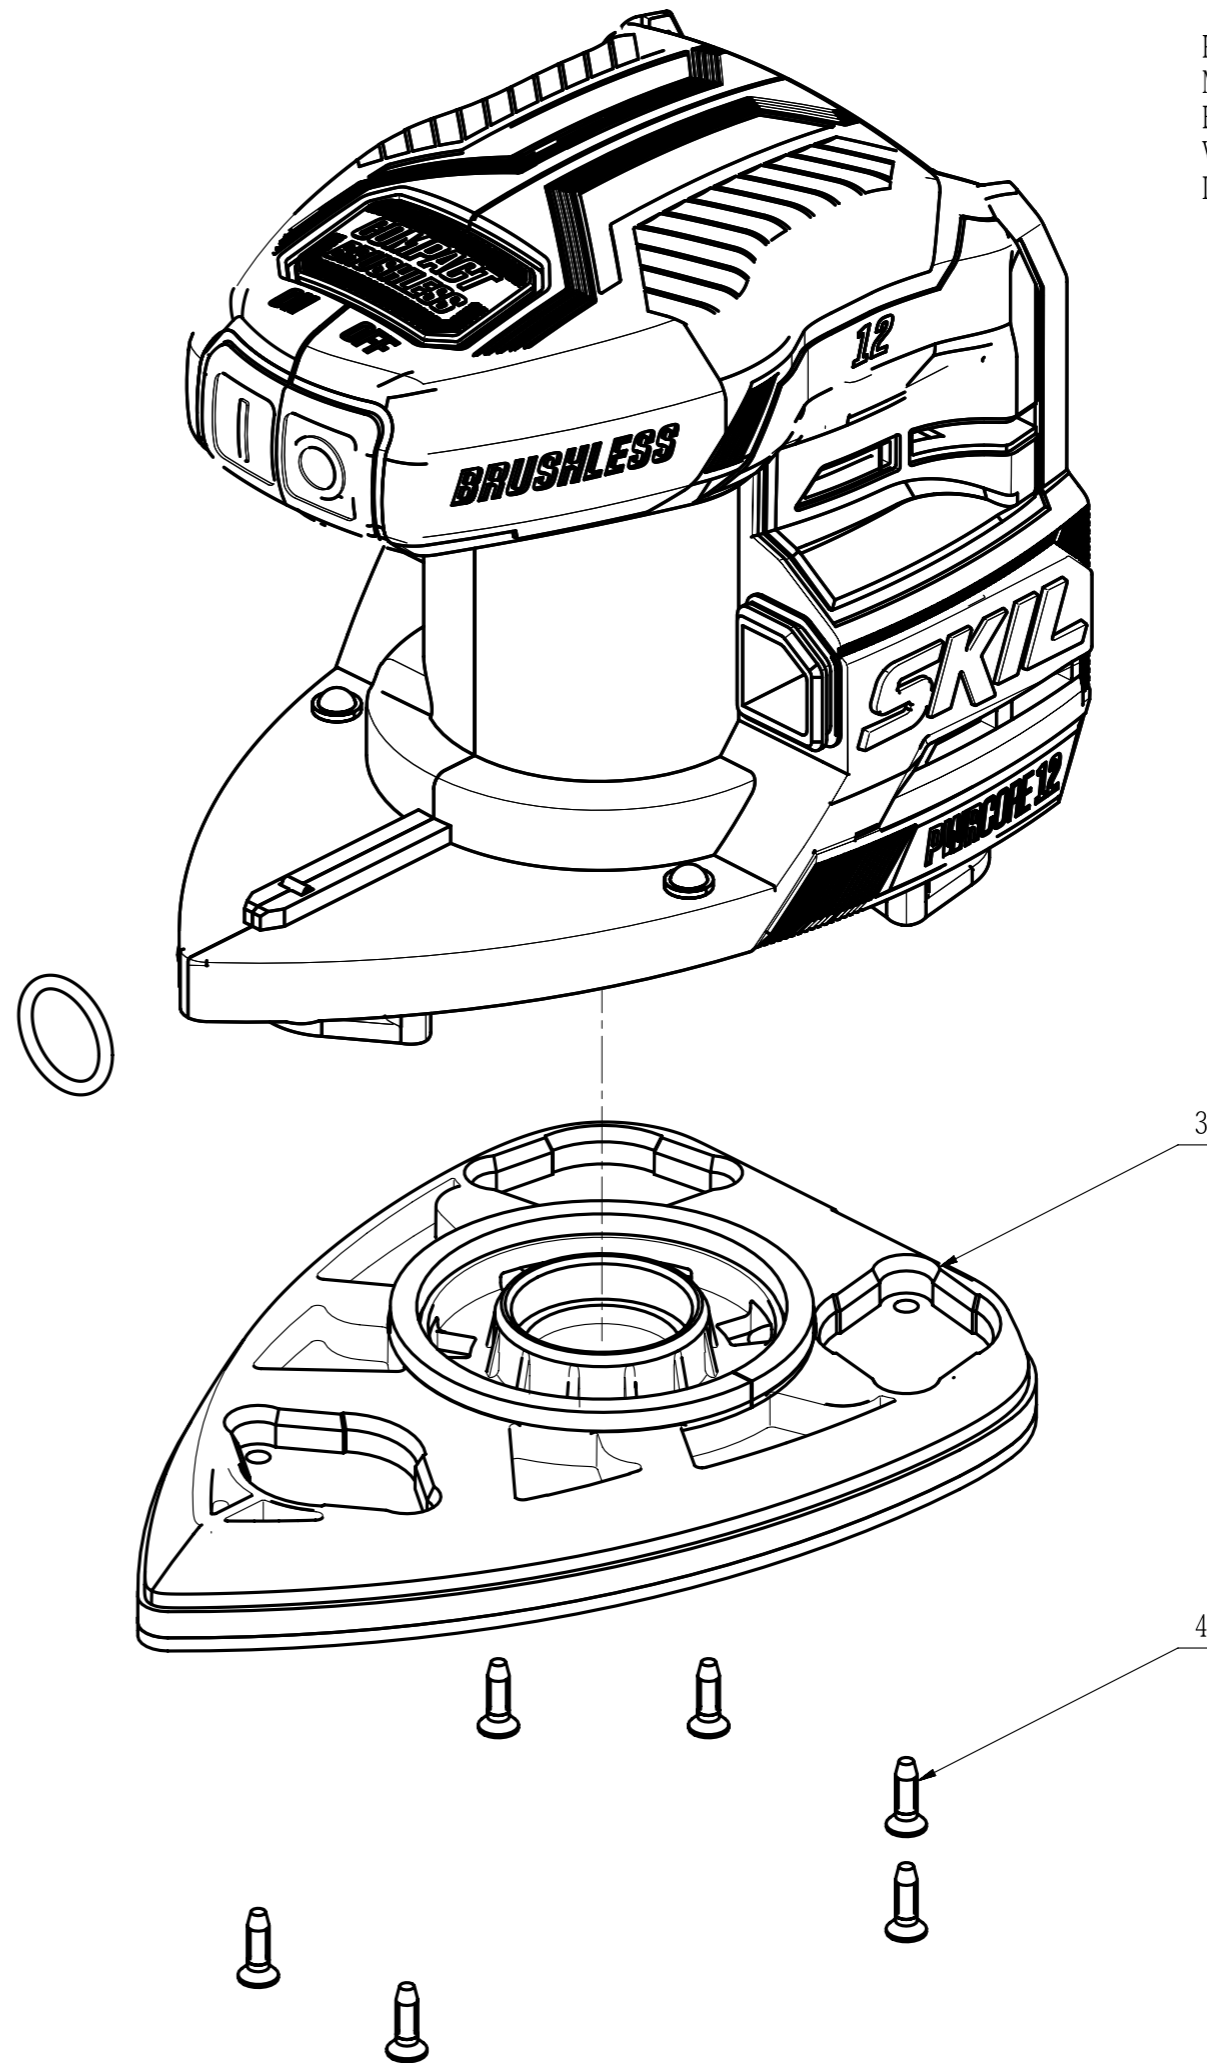

SKIL®

Product Description: Detail Sander
Model Number: SR6608A-00
Body Number: 0870022001
Version: A
Issue Date: 2022/01/31

No.	Product Model#	Part Number	Description	Qty
1	SR6608A-00	2824710001	Dust Box Assembly	1
2	SR6608A-00	5690007002	O Ring	2
3	SR6608A-00	2828950001	Base Plate Assembly	1
4	SR6608A-00	5610077008	Tapping Screw	6