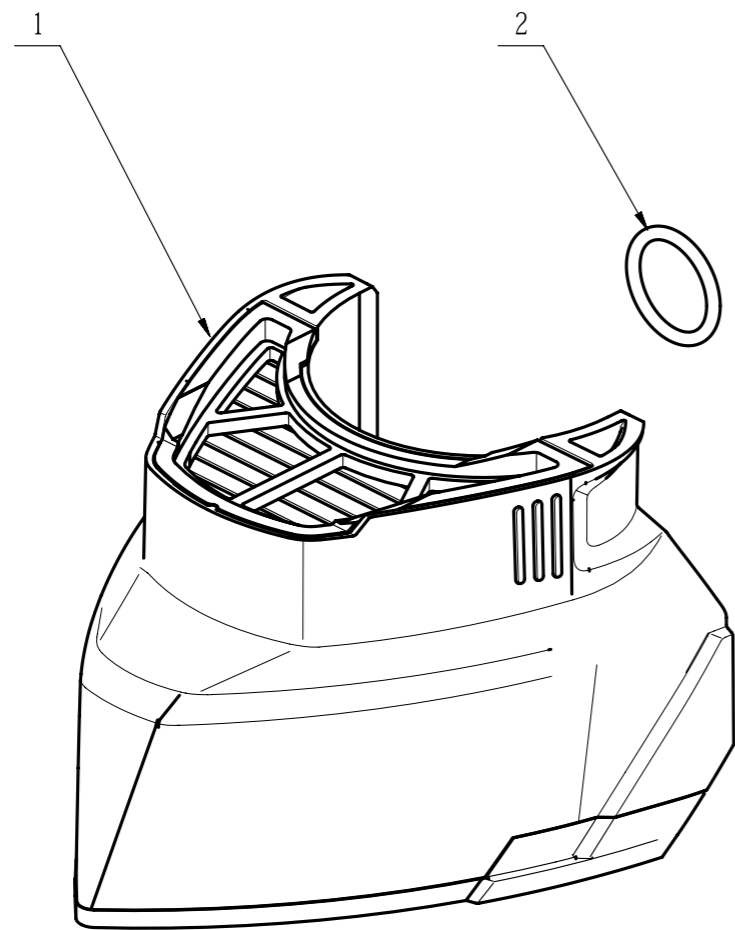

SKIL®

Product Description: Detail Sander
Model Number: SR6608A-00
Body Number: 0870022001
Version: A
Issue Date: 2022/01/31

No.	Product Model#	Part Number	Description	Qty
1	SR6608A-00	2824710001	Dust Box Assembly	1
2	SR6608A-00	5690007002	O Ring	2
3	SR6608A-00	2828950001	Base Plate Assembly	1
4	SR6608A-00	5610077008	Tapping Screw	6