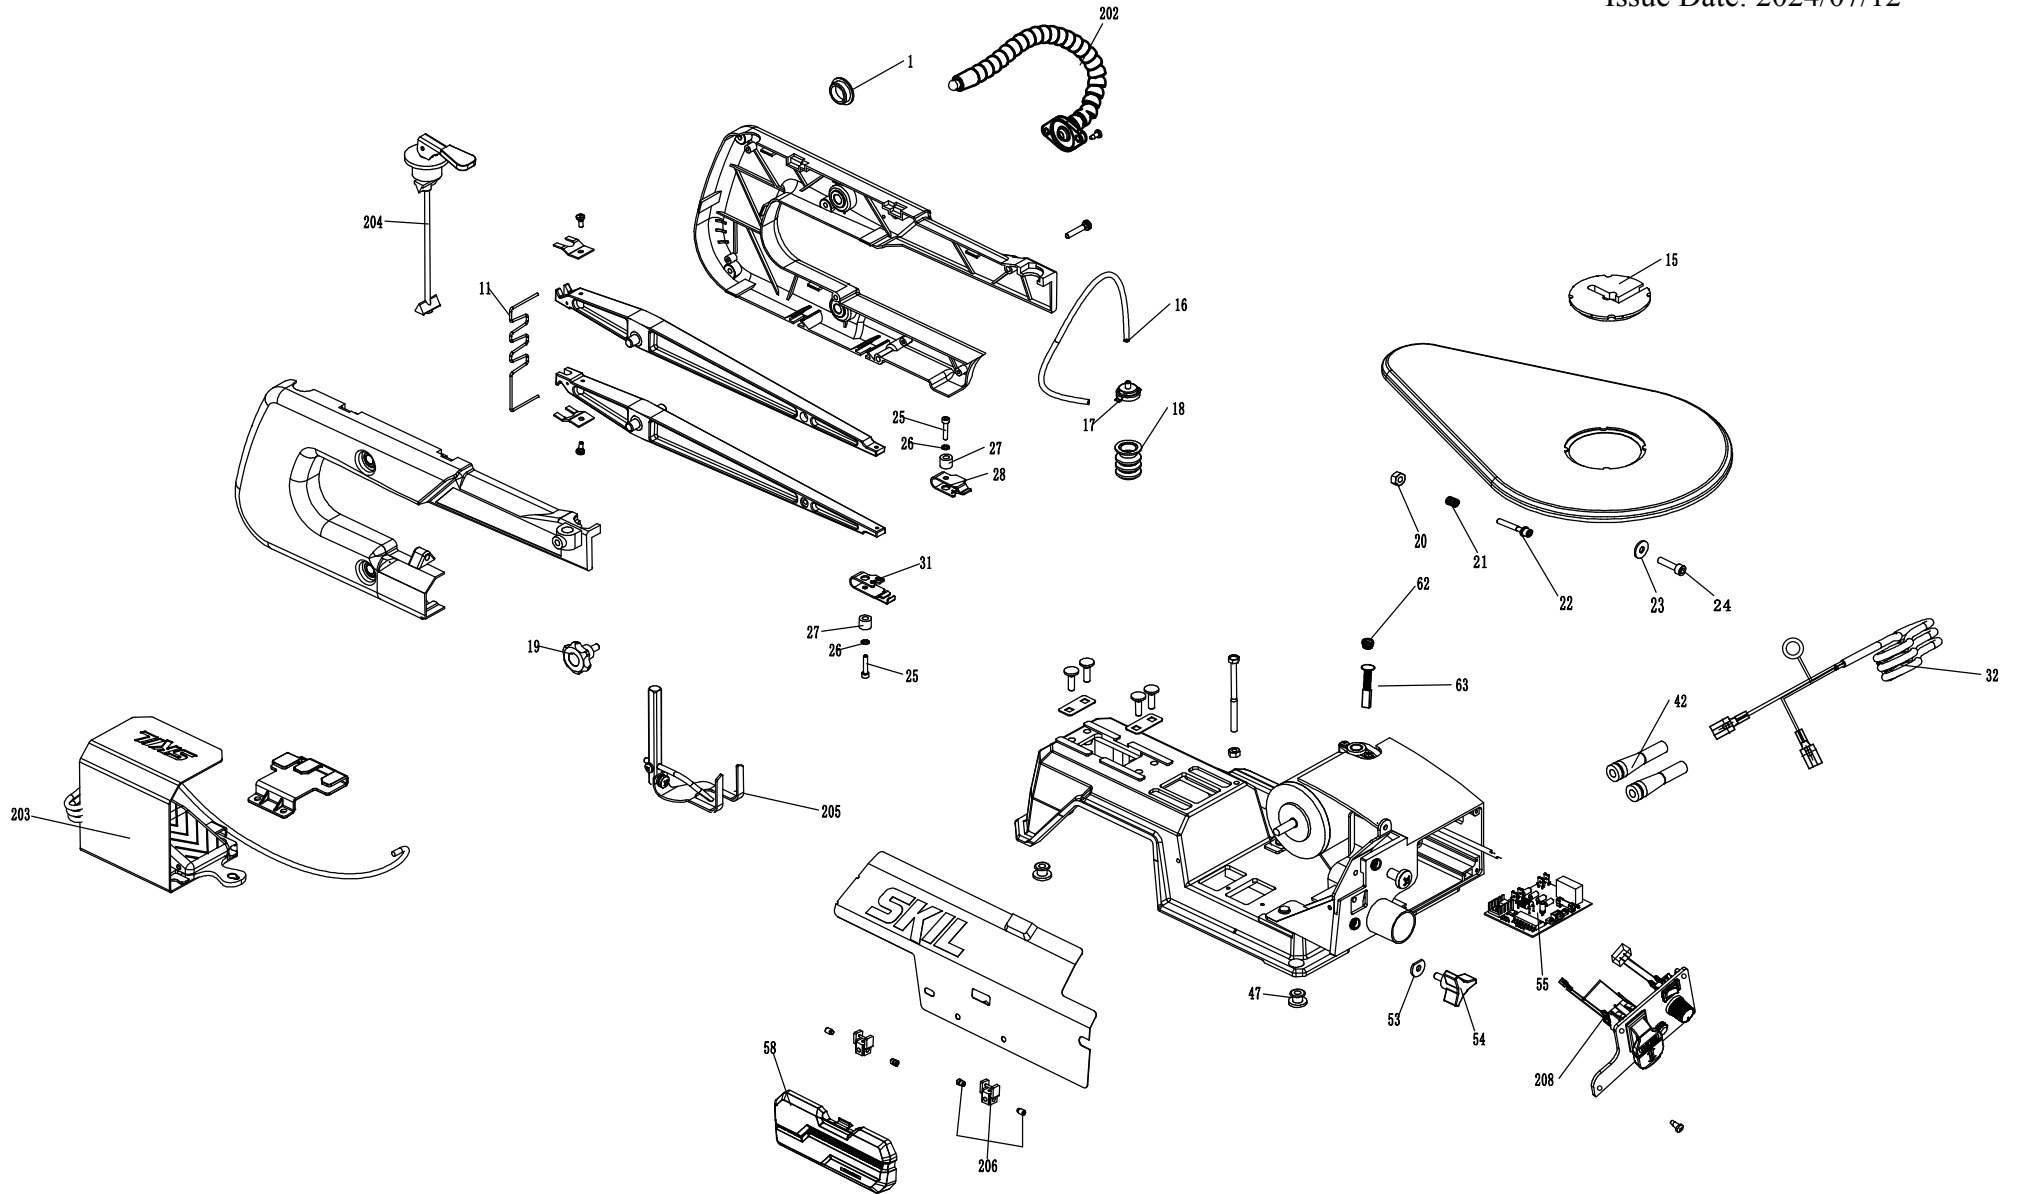

Product Description: Scroll Saw  
Model Number: SS9503-00  
Body Number: F950006001  
Version: A  
Issue Date: 2024/07/12

## Service Part List\_SS9503-00\_Version A

No.	Product Model#	Part Number	Description	Qty
1	SS9503-00	3134040001	Oil seal cover	4
11	SS9503-00	3667836001	Extension spring	1
15	SS9503-00	3134045001	Workbench cover	1
16	SS9503-00	3134032001	Tube	1
17	SS9503-00	3134039001	Bellow cover	1
18	SS9503-00	3134046001	Bellow	1
19	SS9503-00	3134038001	Compression lever locking handle	1
20	SS9503-00	5630500001	I type hex nut-M6	6
21	SS9503-00	3667841001	Tension spring	1
22	SS9503-00	5610998001	Hex socket screw and flat washer assy-M6x40	1
23	SS9503-00	5650994001	Large gasket class A -6	1
24	SS9503-00	5610995001	Hex socket screw-M6x35	1
25	SS9503-00	5610994001	Hex socket screw-M4x20	2
26	SS9503-00	5650993001	Outer lock washer-4	4
27	SS9503-00	3134034001	Support pad cover (nylon)	2
28	SS9503-00	3708784001	Blade upper bracket	1
31	SS9503-00	3708783001	Saw blade bracket positioning plate assembly	1
32	SS9503-00	4810416001	US plug power cord	1
42	SS9503-00	3134047001	Power cord sheath	2
47	SS9503-00	3134033001	Foot	3
53	SS9503-00	3134020001	PVC washer	1
54	SS9503-00	3403440001	Table locking handle	1
55	SS9503-00	4892673001	Circuit board	1
58	SS9503-00	3134044001	Tool box	1
62	SS9503-00	3134125001	Carbon Brush Cap	1
63	SS9503-00	4960469001	Carbon Brush	1
202	SS9503-00	4980032001	Universal diode lamp assembly	1
203	SS9503-00	2829282001	Foot switch protection kit	1
204	SS9503-00	2829280001	Saw blade tightening assembly	1
205	SS9503-00	2829277001	Foot assembly bracket	1
206	SS9503-00	2829278001	Saw blade holder assy	1
208	SS9503-00	4870957001	Switch panel assembly	1