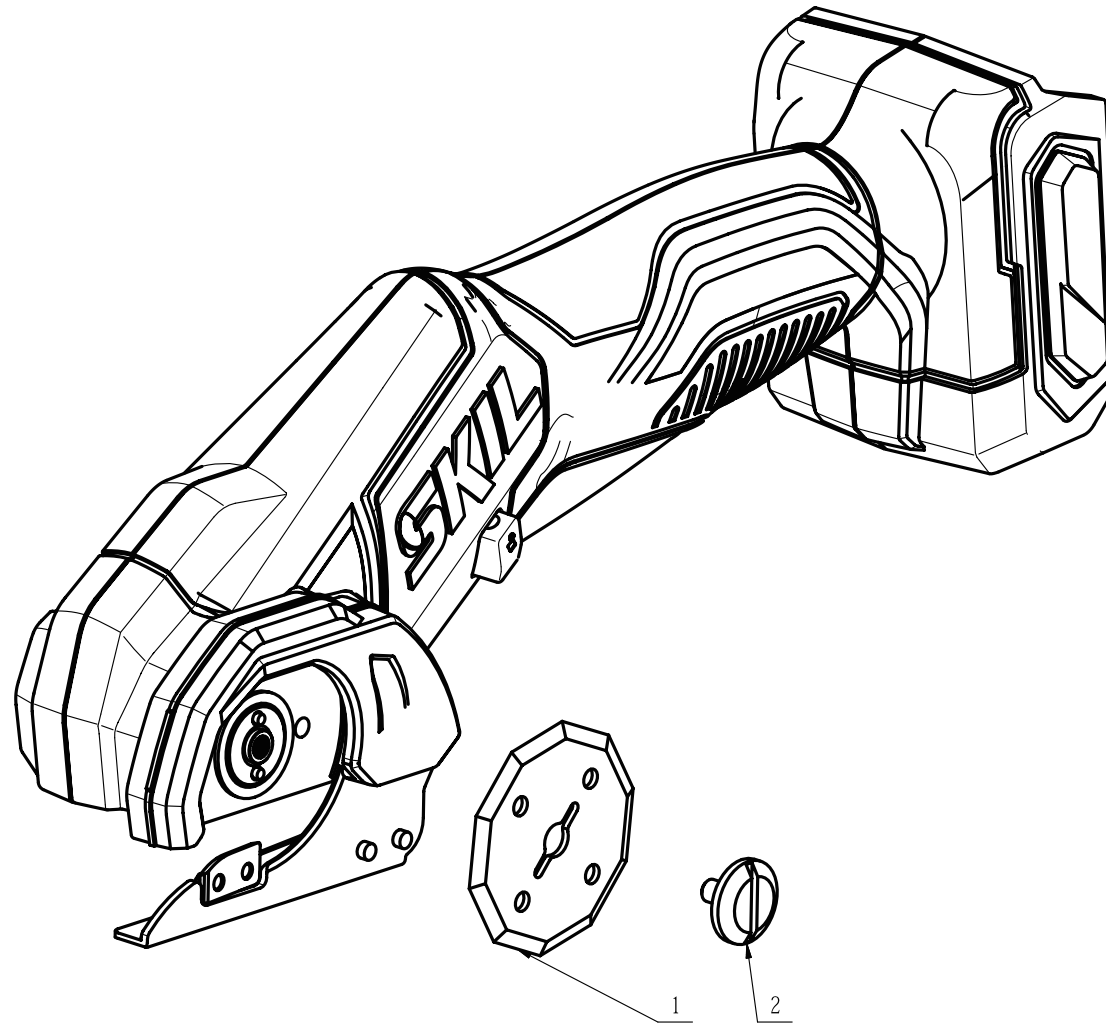

SKIL[®]

Product Description: Power Shear
Model Number: ES4651A-00
Body Number: 0950005001
Version: A
Issue Date: 2020/05/08

No.	Product Model#	Part Number	Description	Qty
1	ES4651A-00	3553462001	Upper Blade	1
2	ES4651A-00	3550941002	Flange with Thread	1