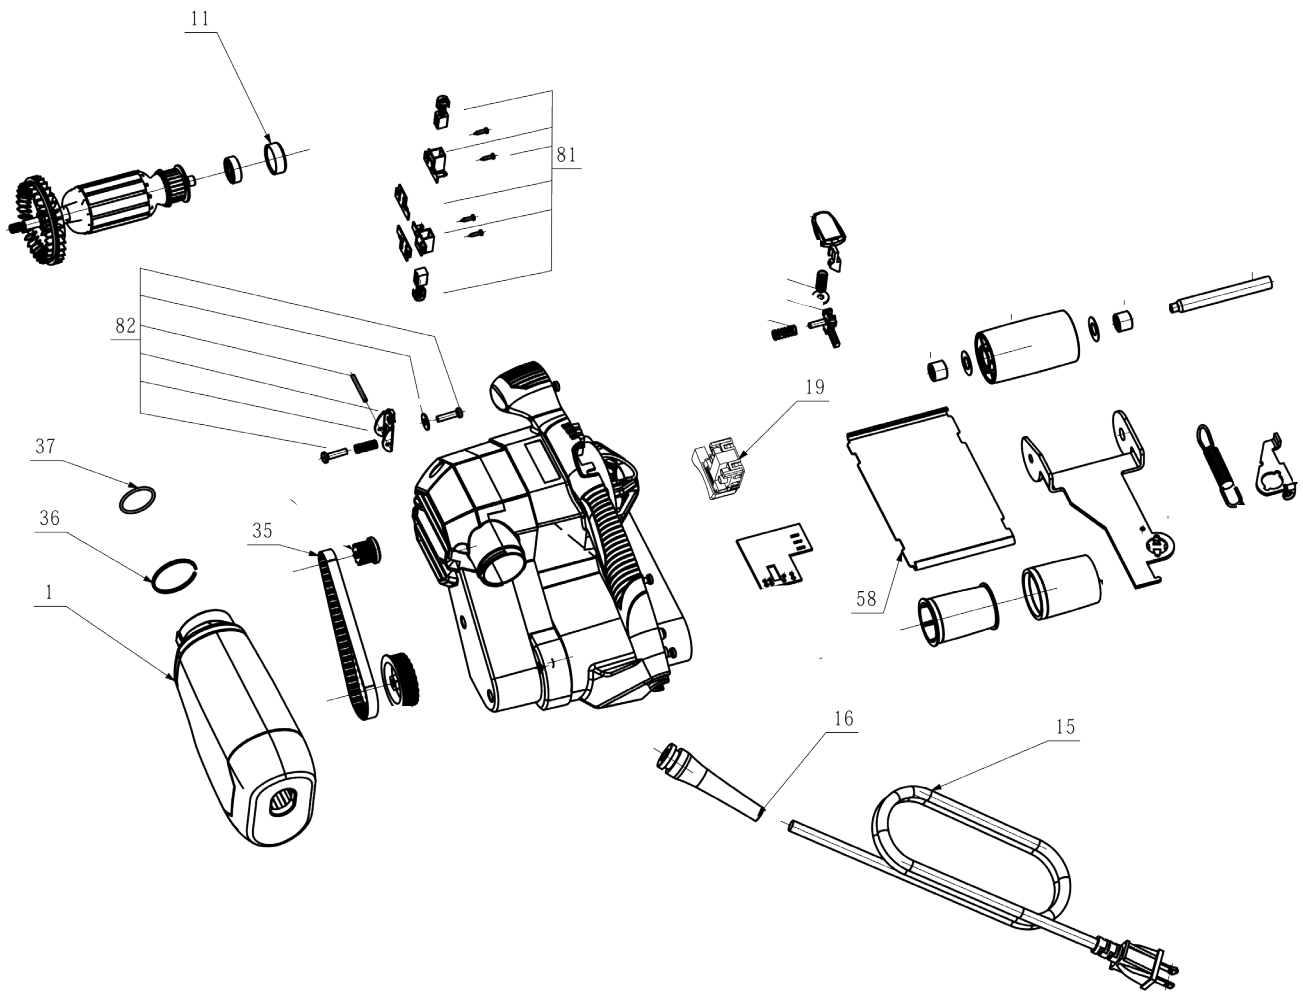

Product Description: Belt Sander
Model Number: 7510-01
Body Number: 0570105001
Version: A
Issue Date: 2021/09/03

No.	Product Model#	Part Number	Description	Qty
1	7510-01	2823248002	Dust Box Assy	1
11	7510-01	3121026002	Bearing Holder	1
15	7510-01	4810002425	Power Cord & Plug	1
16	7510-01	3121124001	Cord Guard	1
19	7510-01	4870100001	Switch	1
35	7510-01	3121034002	Timing Belt	1
36	7510-01	5660187001	C Ring	1
37	7510-01	5690268001	O Ring	1
58	7510-01	3700138002	Mounting Plate	1
81	7510-01	4960364001	Brush Assembly	2
82	7510-01	2826275001	Belt Control ASSY	1