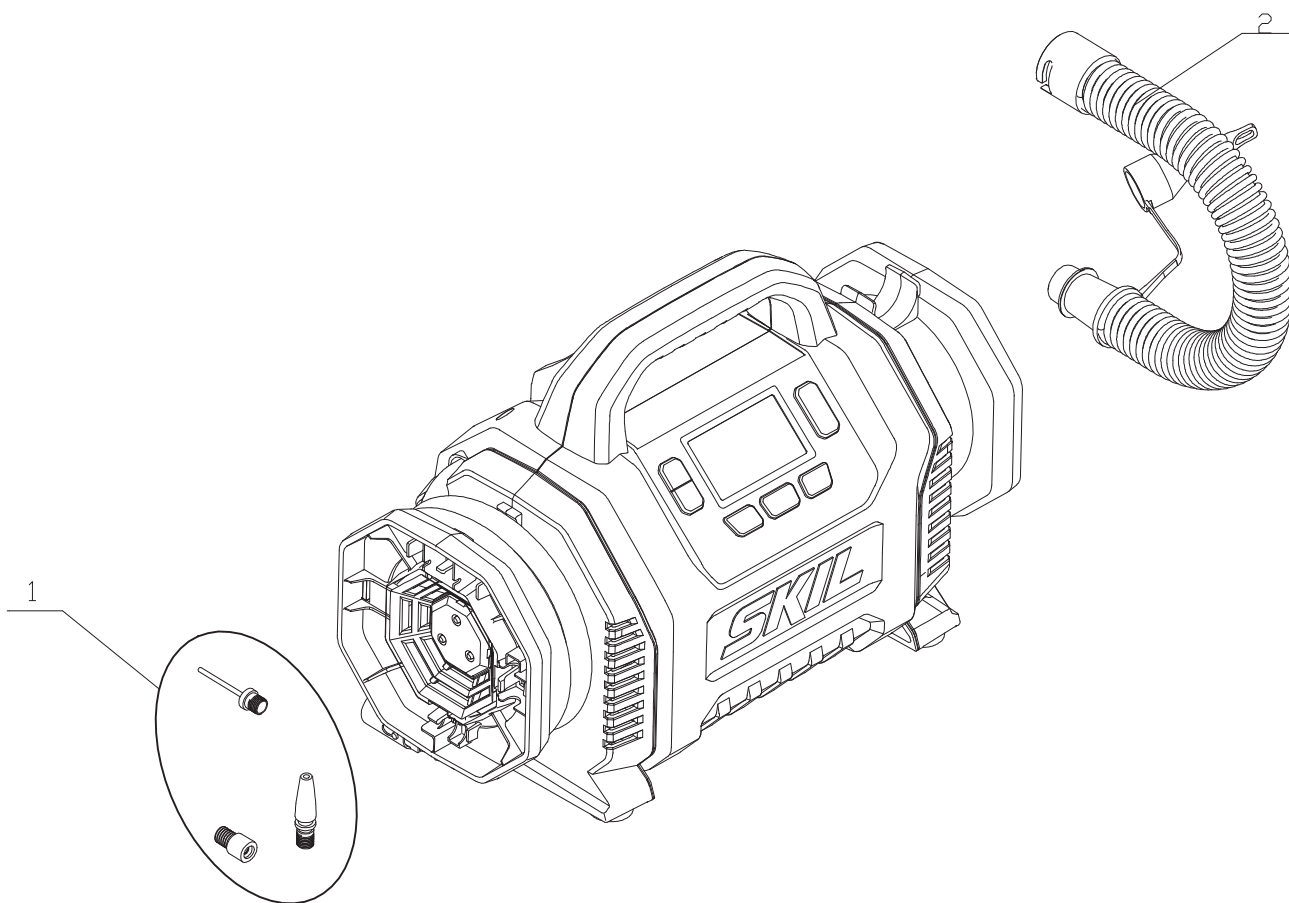

Product Description: Inflator  
Model Number: IF5940-00  
Body Number: 0450003002  
Version: A  
Issue Date: 2019/08/05

| No. | Product Model# | Part Number | Description       | Qty |
|-----|----------------|-------------|-------------------|-----|
| 1   | IF5940-00      | 1450002002  | Parts set         | 1   |
| 2   | IF5940-00      | 3130253372  | large volume hose | 1   |