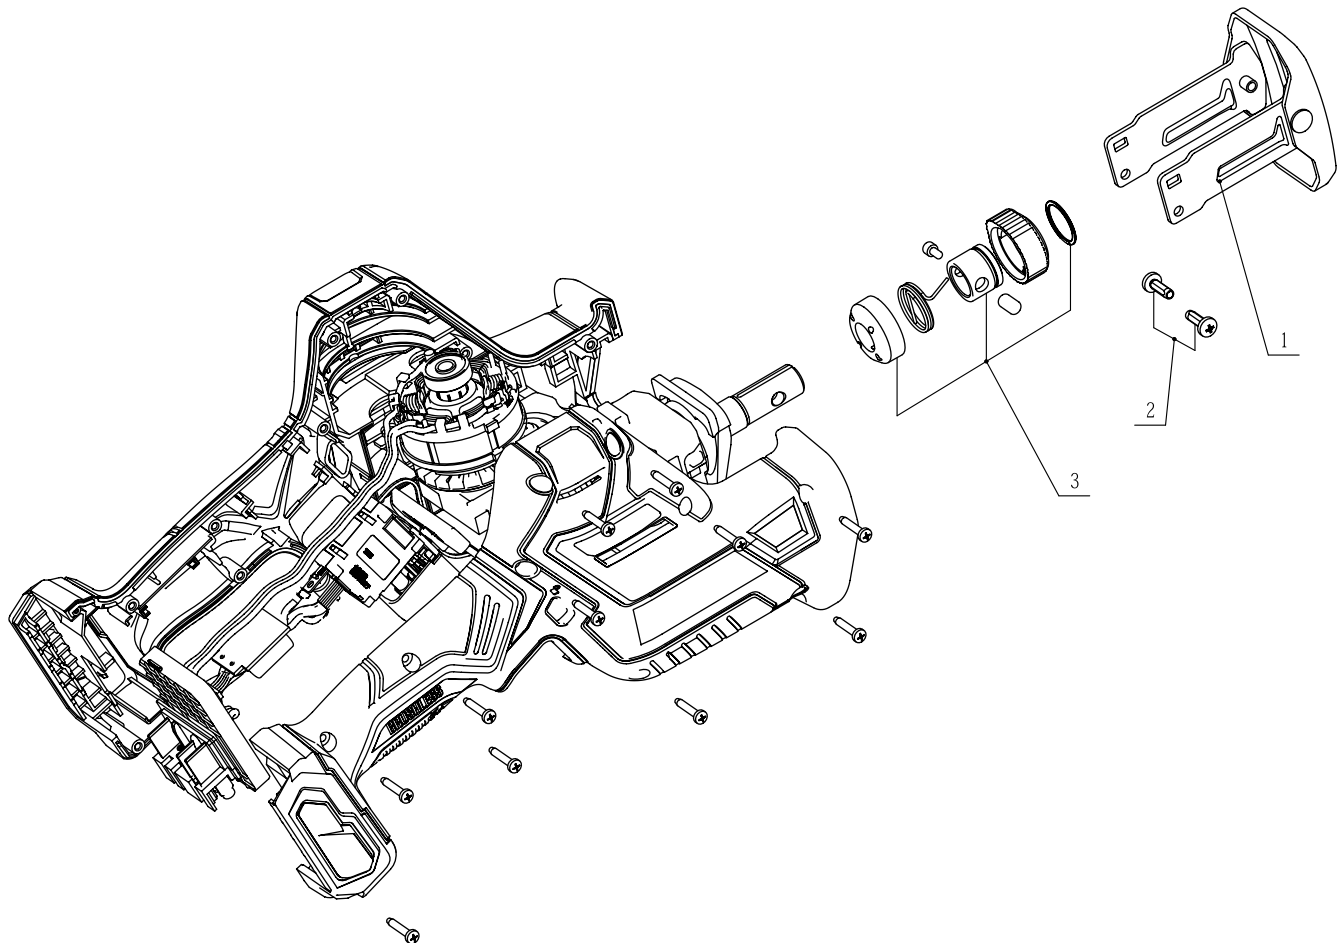

Product Description: Compact Recip Saw
Model Number: RS582801
Body Number: 0780030001
Version: A
Issue Date: 2019/02/20

No.	Product Model#	Part Number	Description	Qty
1	RS582801	2826438001	Pivot Shoe	1
2	RS582801	5610030003	Thread Forming Screw	2
3	RS582801	2826520001	Quick Clamp Assembly	1