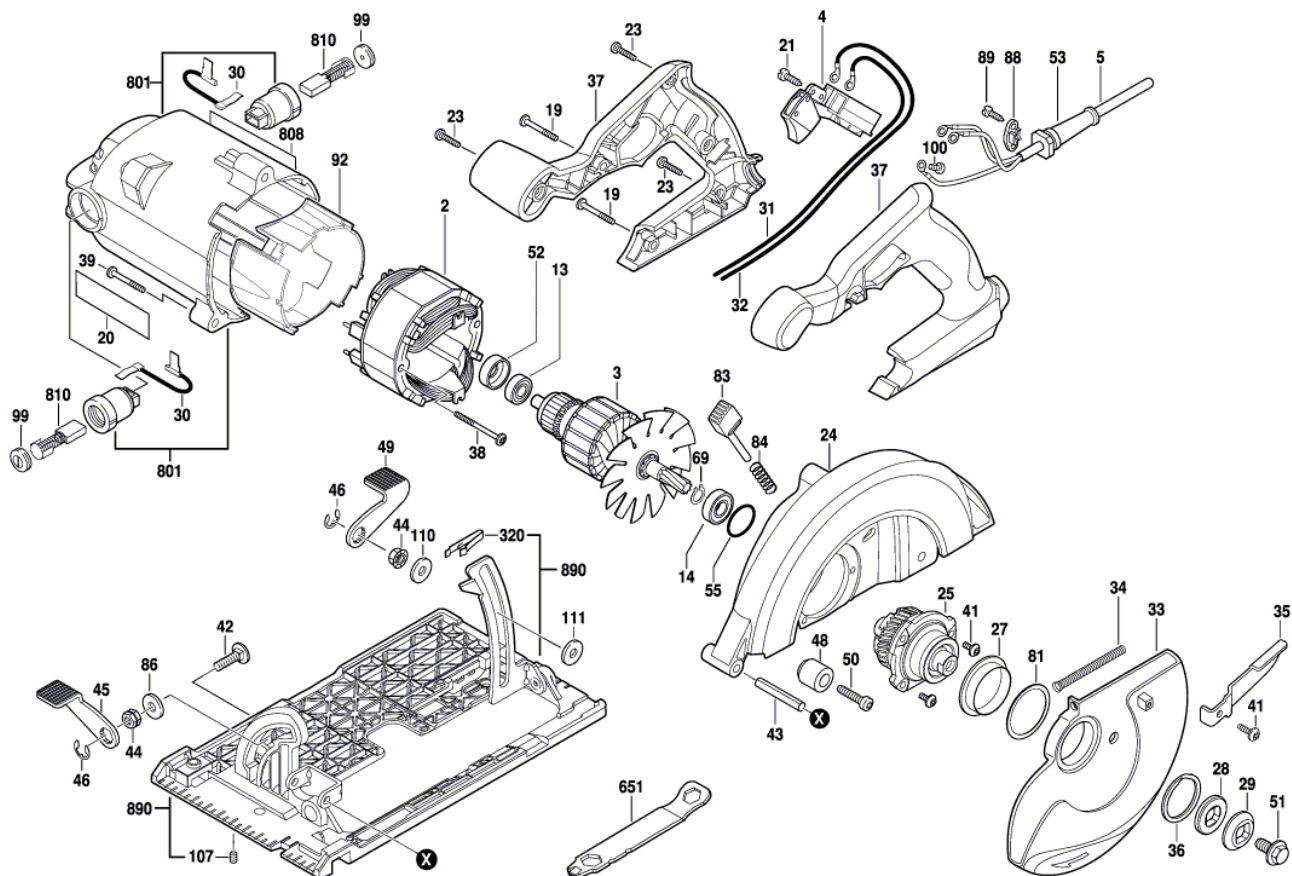

Product Description: Circular Saw
Model Number: SPT67M8-01
Body Number: 0610221001
Version: A
Issue Date: 2017/05/08

No.	Product Model#	Part Number	Description	Qty
2	SPT67M8-01	2740455001	Stator	1
3	SPT67M8-01	2751159001	Rotor	1
4	SPT67M8-01	4870632001	Trigger Switch	1
5	SPT67M8-01	4810223002	Power Cord & Plug	1
13	SPT67M8-01	5700008033	Ball Bearing	1
14	SPT67M8-01	5700352001	Ball Bearing	1
19	SPT67M8-01	5620643001	Thread Forming Screw	2
20	SPT67M8-01	2241120002	NamePlate	1
21	SPT67M8-01	5610335001	Tapping Screw	1
23	SPT67M8-01	5620599001	Hexagon Socket Screw	3
24	SPT67M8-01	2826337001	Upper Guard Set	1
25	SPT67M8-01	2826326001	Gear Shaft Set	1
27	SPT67M8-01	3129149001	Bushing	1
28	SPT67M8-01	3521011001	Inner Flange	1
29	SPT67M8-01	3521010001	Outer Flange	1
30	SPT67M8-01	2825530001	Internal Wire ASSY	2
31	SPT67M8-01	2825541001	Internal Wire ASSY	1
32	SPT67M8-01	4860508001	Internal Wire ASSY	1
33	SPT67M8-01	3422089001	Lower Guard	1
34	SPT67M8-01	3660679002	Tension Spring	1
35	SPT67M8-01	3706463001	Lever	1
36	SPT67M8-01	5660250001	Circlip For Shaft,	1
37	SPT67M8-01	3900121001	L R Handle Set	1
38	SPT67M8-01	5620607001	Screw with Washer	2
39	SPT67M8-01	5610333001	Tapping Screw	1
41	SPT67M8-01	5610326001	Hexalobular Socket Screw	4
42	SPT67M8-01	5640278001	Square Neck Bolt	1
43	SPT67M8-01	5670462001	Spring Pin	1
44	SPT67M8-01	5630328001	Nut	2
45	SPT67M8-01	3706513001	Lever	1
46	SPT67M8-01	5690382001	E Ring	2
48	SPT67M8-01	3129217001	Stopper	1
49	SPT67M8-01	3706534001	Lever	1
50	SPT67M8-01	5620592001	Shoulder Screw	1
51	SPT67M8-01	5640279001	Flange Bolt	1
52	SPT67M8-01	3129277001	Bearing Holder	1
53	SPT67M8-01	3129140001	Cord Guard	1
55	SPT67M8-01	3129226001	O Ring	1
69	SPT67M8-01	5660259001	Circlip For Shaft	1
81	SPT67M8-01	3706425001	Bushing	1
83	SPT67M8-01	3402932001	Lock Rod	1
84	SPT67M8-01	3660693001	Compression Spring	1
86	SPT67M8-01	5650639001	Plain Washer	1
88	SPT67M8-01	3129333001	Cord Anchorage	1