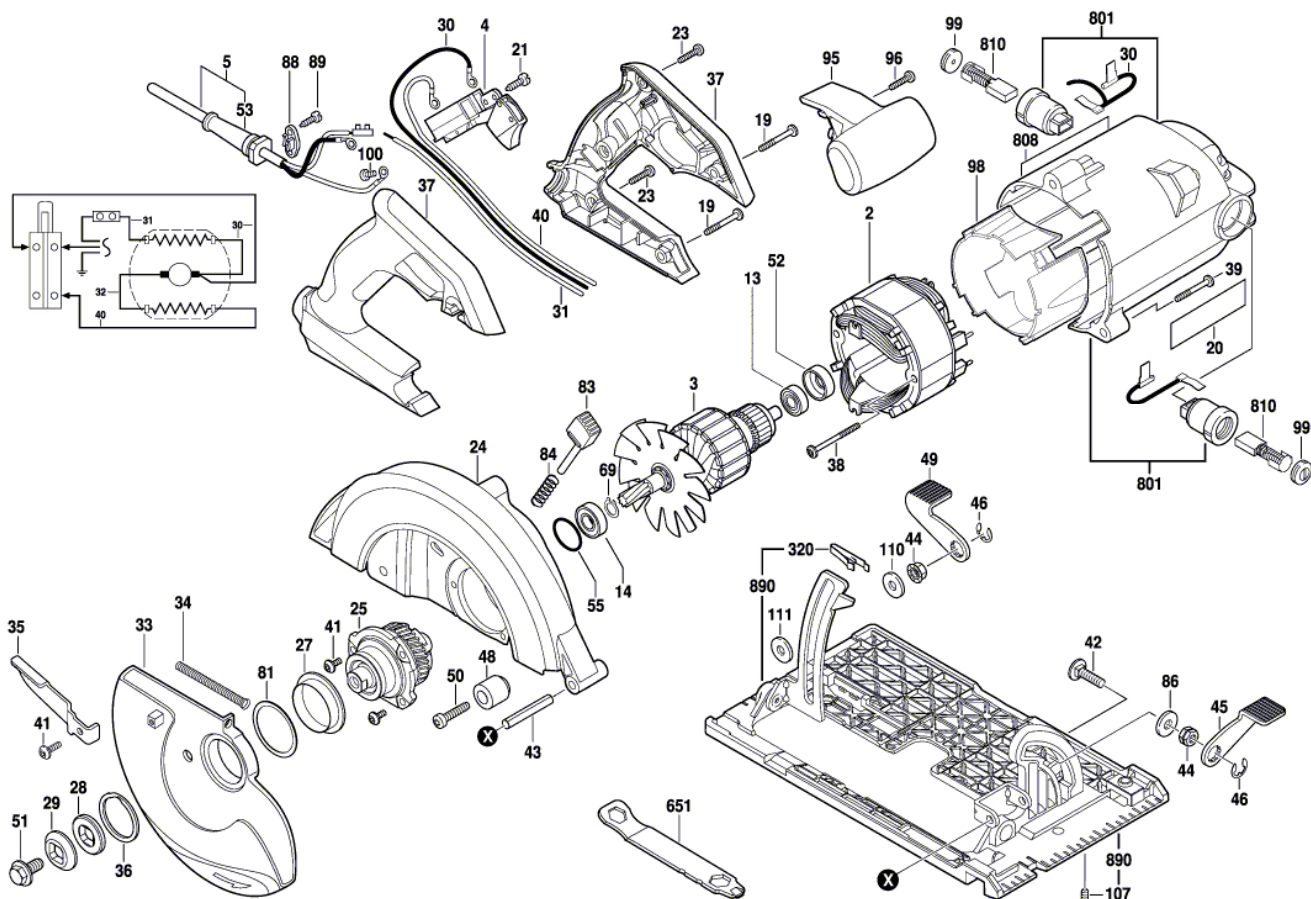

Service Part List\_SPT67WMB-01\_Version A

No.	Product Model#	Part Number	Description	Qty
100	SPT67WMB-01	5610334001	Screw with Washer	1
107	SPT67WMB-01	5620598001	Hexalobular Socket Screw	1
110	SPT67WMB-01	5650640001	Plain Washer	2
111	SPT67WMB-01	5650641001	Plain Washer,	1
320	SPT67WMB-01	3706420001	Spring Holder	1
651	SPT67WMB-01	5680232001	Wrench	1
801	SPT67WMB-01	2826244001	Motor Housing ASSY	1
808	SPT67WMB-01	2241119006	NamePlat	1
810	SPT67WMB-01	4960361001	Carbon Brush Set	1
890	SPT67WMB-01	2826240001	Base Plate Set	1