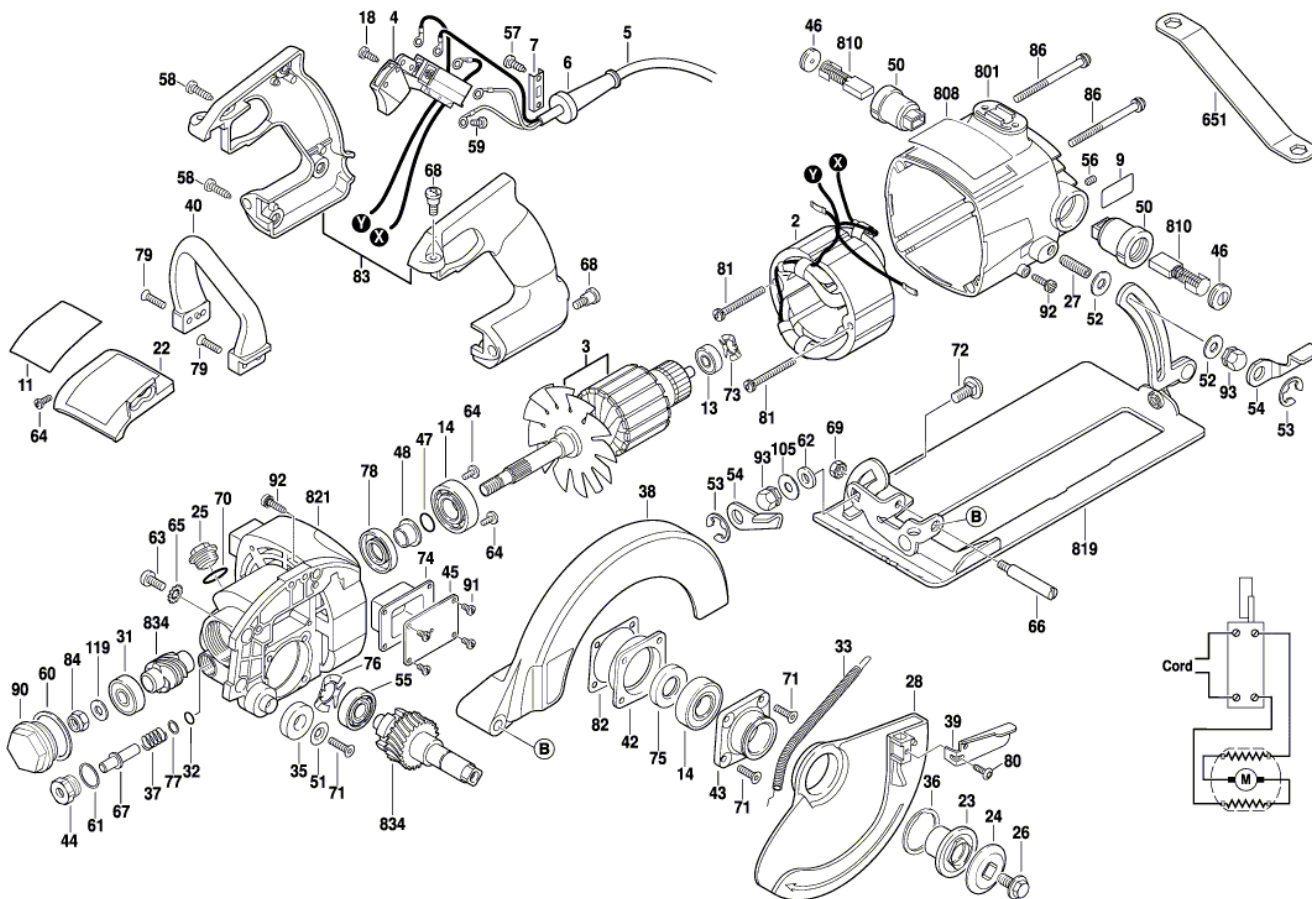

Product Description: Circular Saw
Model Number: SPT78W-01/22
Body Number: 0610219001
Version: A
Issue Date: 2015/11/24

No.	Product Model#	Part Number	Description	Qty
2	SPT78W-01	2740457001	Stator	1
3	SPT78W-01	2751137001	Rotor	1
4	SPT78W-01	4870621001	Trigger Switch	1
5	SPT78W-01	4810003252	Power Cord & Plug	1
6	SPT78W-01	3129140001	Cord Guard	1
7	SPT78W-01	3706465001	Cord Anchorage	1
9	SPT78W-01	2243161056	Nameplate	1
11	SPT78W-01	2243684002	Warning Plate	1
13	SPT78W-01	5700008030	Ball Bearing	1
14	SPT78W-01	5700058006	Ball Bearing	1
18	SPT78W-01	5610328001	Hexalobular Socket Screw	1
23	SPT78W-01	3521018001	Inner Flange	1
24	SPT78W-01	3552742001	Outer Flange	1
25	SPT78W-01	3552851001	Oil Drain Plug	1
26	SPT78W-01	5640258001	Flange Bolt	1
27	SPT78W-01	5620587001	Hexagon Socket Screw	1
28	SPT78W-01	3422096001	Lower guard	1
31	SPT78W-01	5700013012	Ball Bearing	1
32	SPT78W-01	5690377001	O Ring	1
33	SPT78W-01	3660673001	Tension Spring	1
35	SPT78W-01	3129161001	Gasket	1
36	SPT78W-01	5660250001	Circlip For Shaft	1
37	SPT78W-01	3660680001	Compression Spring	1
38	SPT78W-01	3422083001	Upper Guard	1
39	SPT78W-01	3706429001	Moving Guard Lever	1
40	SPT78W-01	3129183001	Handle	1
42	SPT78W-01	3422074001	Bearing Holder	1
43	SPT78W-01	3521015001	Bearing Cover	1
44	SPT78W-01	3552840001	Bush	1
45	SPT78W-01	3706401001	Cover	1
46	SPT78W-01	3129240001	Brush Cover	1
47	SPT78W-01	5690368001	O Ring	1
48	SPT78W-01	3552841001	Bush	1
50	SPT78W-01	2800265001	Brush Holder	1
51	SPT78W-01	5650612001	Washer	1
52	SPT78W-01	5650613001	Plain Washer	1
53	SPT78W-01	5660252001	Circlip	1
54	SPT78W-01	3706430001	Lock Lever	1
55	SPT78W-01	5700015024	Ball Bearing	1
56	SPT78W-01	5620588001	Hexagon Socket Screw	1
57	SPT78W-01	5610323001	Hexalobular Socket Screw	1
58	SPT78W-01	5610324001	Hexalobular Socket Screw	1
59	SPT78W-01	5610334001	Screw with Washer	1