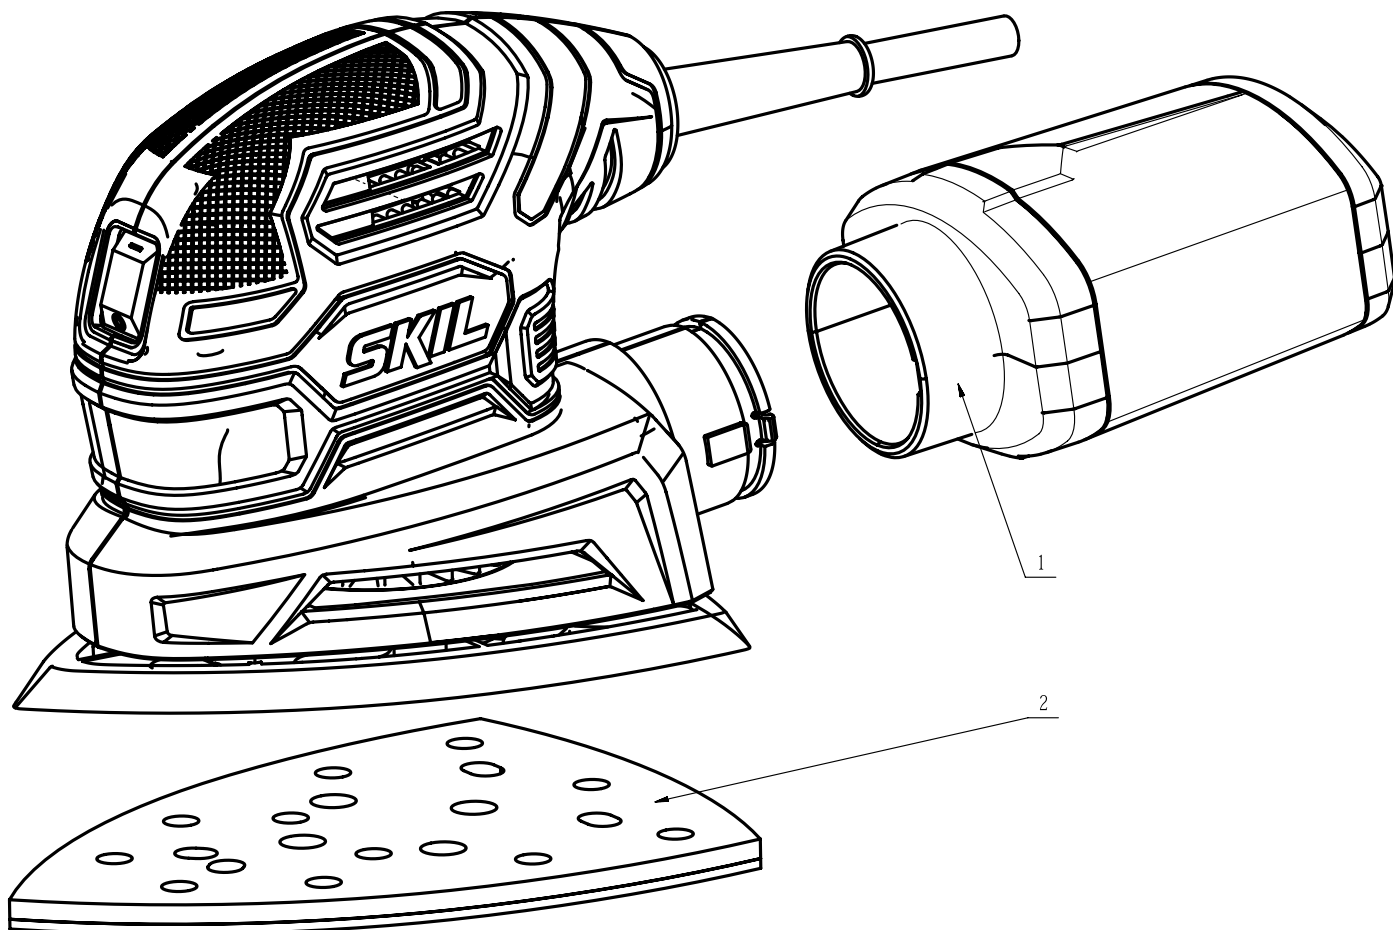

Product Description: Mouse Sander  
Model Number: SR250801  
Body Number: 0560161002  
Version: A  
Issue Date: 2018/11/10

No.	Product Model#	Part Number	Description	Qty
1	SR250801	2825946001	Dust Box ASSY	1
2	SR250801	3706706001	Soft Pad	1