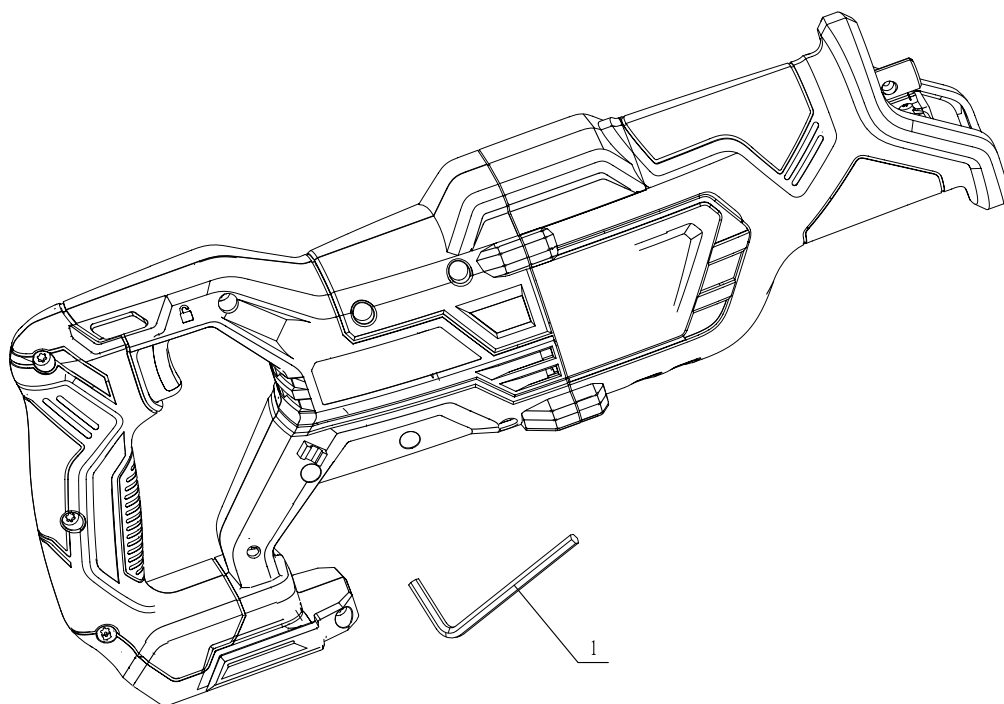

Product Description: Reciprocating Saw
Model Number: RS5884-00
Body Number: 0780035005
Version: A
Issue Date: 2020/02/27

No.	Product Model#	Part Number	Description	Qty
1	RS5884-00	5680031005	Hexagon Wrench	1
2	RS5884-00	2826520002	Quick Clamp Assembly	1
3	RS5884-00	2826836001	Pivot Shoe	1