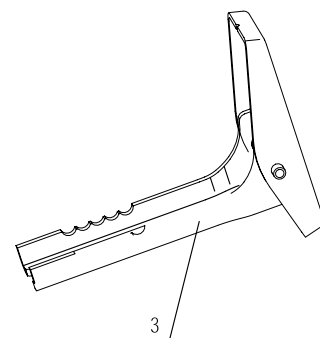

Product Description: Reciprocating Saw
Model Number: RS5884-00
Body Number: 0780035005
Version: A
Issue Date: 2020/02/27

No.	Product Model#	Part Number	Description	Qty
1	RS5884-00	5680031005	Hexagon Wrench	1
2	RS5884-00	2826520002	Quick Clamp Assembly	1
3	RS5884-00	2826836001	Pivot Shoe	1