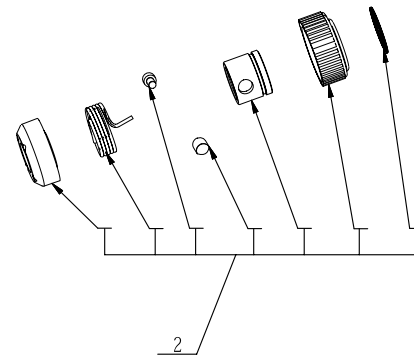

Product Description: Reciprocating Saw
Model Number: RS5884-00
Body Number: 0780035005
Version: A
Issue Date: 2020/02/27

No.	Product Model#	Part Number	Description	Qty
1	RS5884-00	5680031005	Hexagon Wrench	1
2	RS5884-00	2826520002	Quick Clamp Assembly	1
3	RS5884-00	2826836001	Pivot Shoe	1