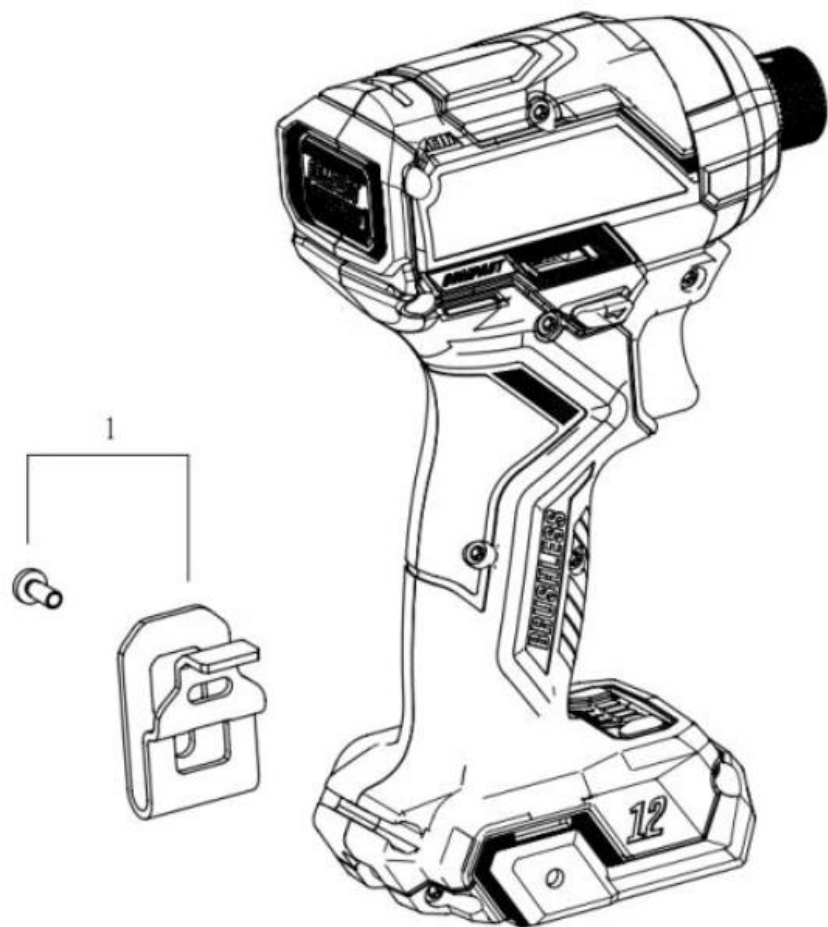

SKIL[®]

Product Description: Impact Driver

Model Number: ID6744A-00

Body Number: 0820078001

Version: A

Issue Date: 2022/01/19

No.	Product Model#	Part Number	Description	Qty
1	ID6744A-00	2825653001	Hook Assembly	1