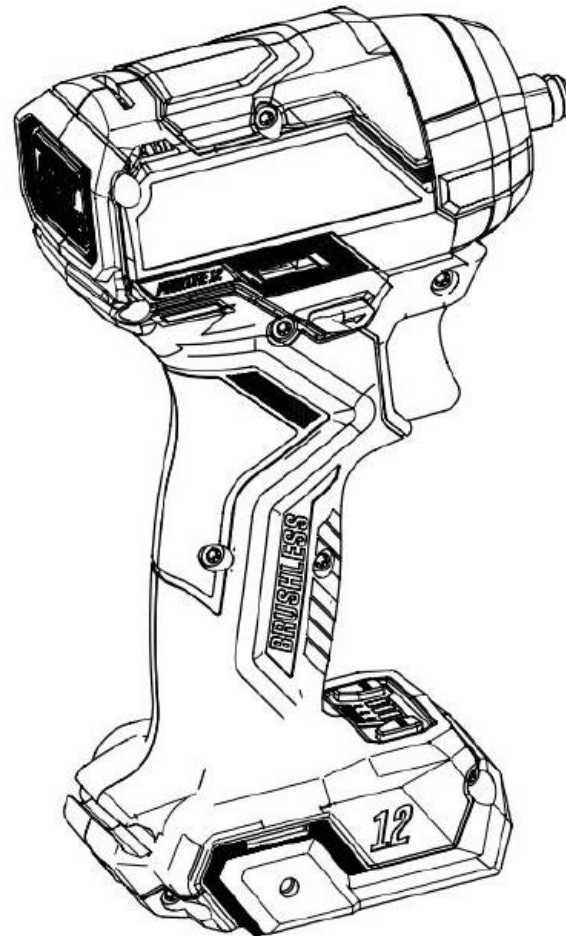

SKIL®

Product Description: Impact Wrench

Model Number: IW6744A-00

Body Number: 0820092001

Version: A

Issue Date: 2022/02/07

No.	Product Model#	Part Number	Description	Qty
1	IW6744A-00	2825653001	Hook Assembly	1