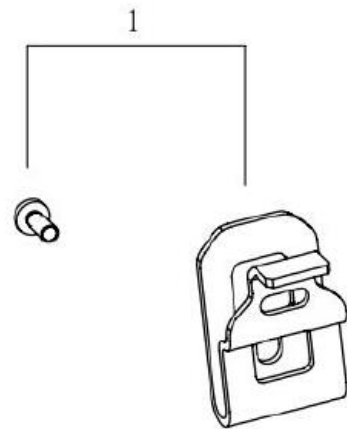

SKIL®

Product Description: Impact Wrench

Model Number: IW6744A-00

Body Number: 0820092001

Version: A

Issue Date: 2022/02/07

No.	Product Model#	Part Number	Description	Qty
1	IW6744A-00	2825653001	Hook Assembly	1