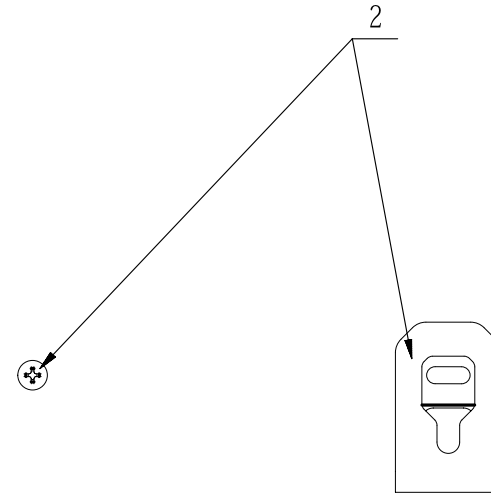

SKIL®

Product Description:DC Drill Driver
Model Number:DL6293B-00
Body Number:0710039001
Version:A
Issue Date: 2022/01/28

No.	Product Model#	Part Number	Description	Qty
1	DL6293B-00	3860206001	Collet Assembly	1
2	DL6293B-00	2825653001	Hook Assembly	1