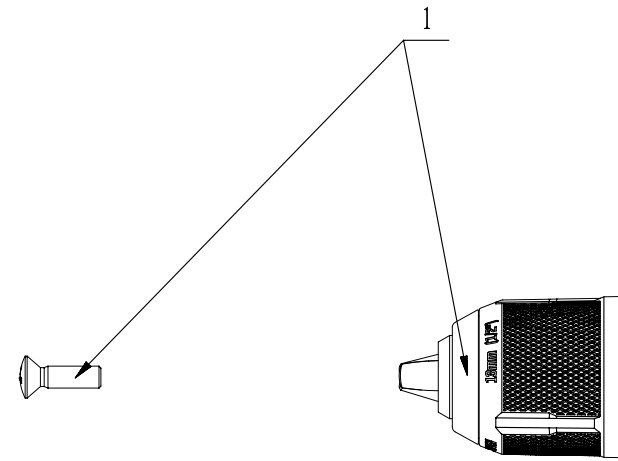

SKIL®

Product Description:DC Drill Driver
Model Number:DL6293B-00
Body Number:0710039001
Version:A
Issue Date: 2022/01/28

No.	Product Model#	Part Number	Description	Qty
1	DL6293B-00	3860206001	Collet Assembly	1
2	DL6293B-00	2825653001	Hook Assembly	1