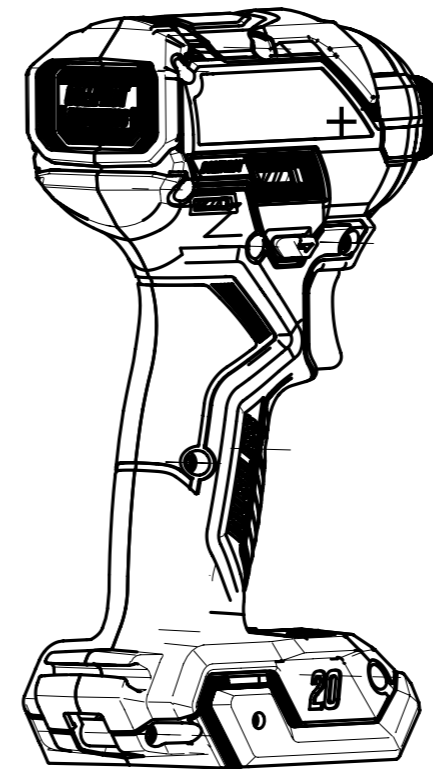

SKIL[®]

Product Description: Impact Driver
Model Number: ID6739B-00
Body Number: 0820098001
Version: A
Issue Date: 2022/02/18

No.	Product Model#	Part Number	Description	Qty
1	ID6739B-00	2825653001	Hook Assembly	1