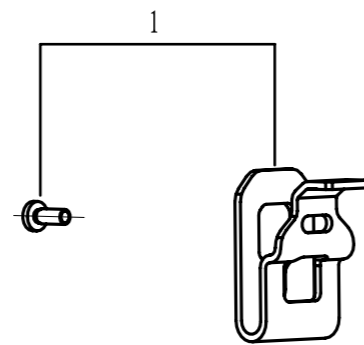

SKIL[®]

Product Description: Impact Driver
Model Number: ID6739B-00
Body Number: 0820098001
Version: A
Issue Date: 2022/02/18

No.	Product Model#	Part Number	Description	Qty
1	ID6739B-00	2825653001	Hook Assembly	1