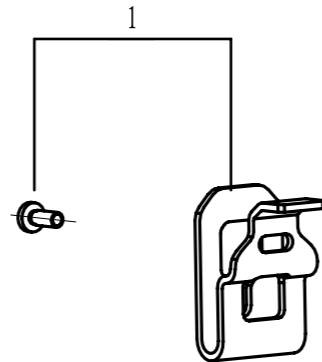

SKIL[®]

Product Description: Impact Wrench
Model Number: IW6739B-00
Body Number: 0820099001
Version: A
Issue Date: 2022/02/18

No.	Product Model#	Part Number	Description	Qty
1	IW6739B-00	2825653001	Hook Assembly	1