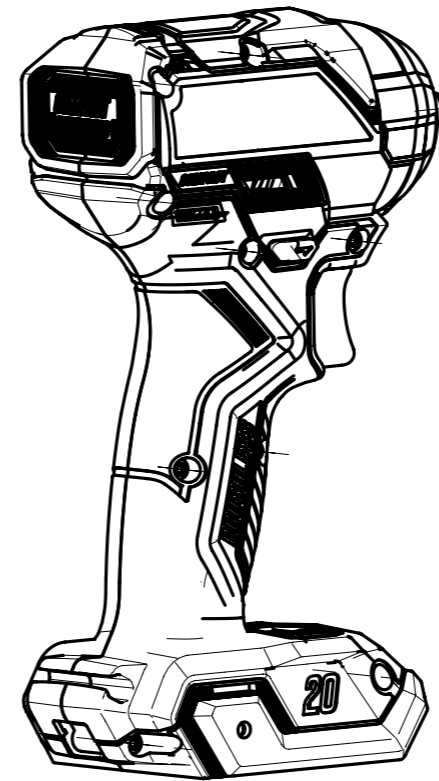

SKIL[®]

Product Description: Impact Wrench
Model Number: IW6739B-00
Body Number: 0820099001
Version: A
Issue Date: 2022/02/18

No.	Product Model#	Part Number	Description	Qty
1	IW6739B-00	2825653001	Hook Assembly	1