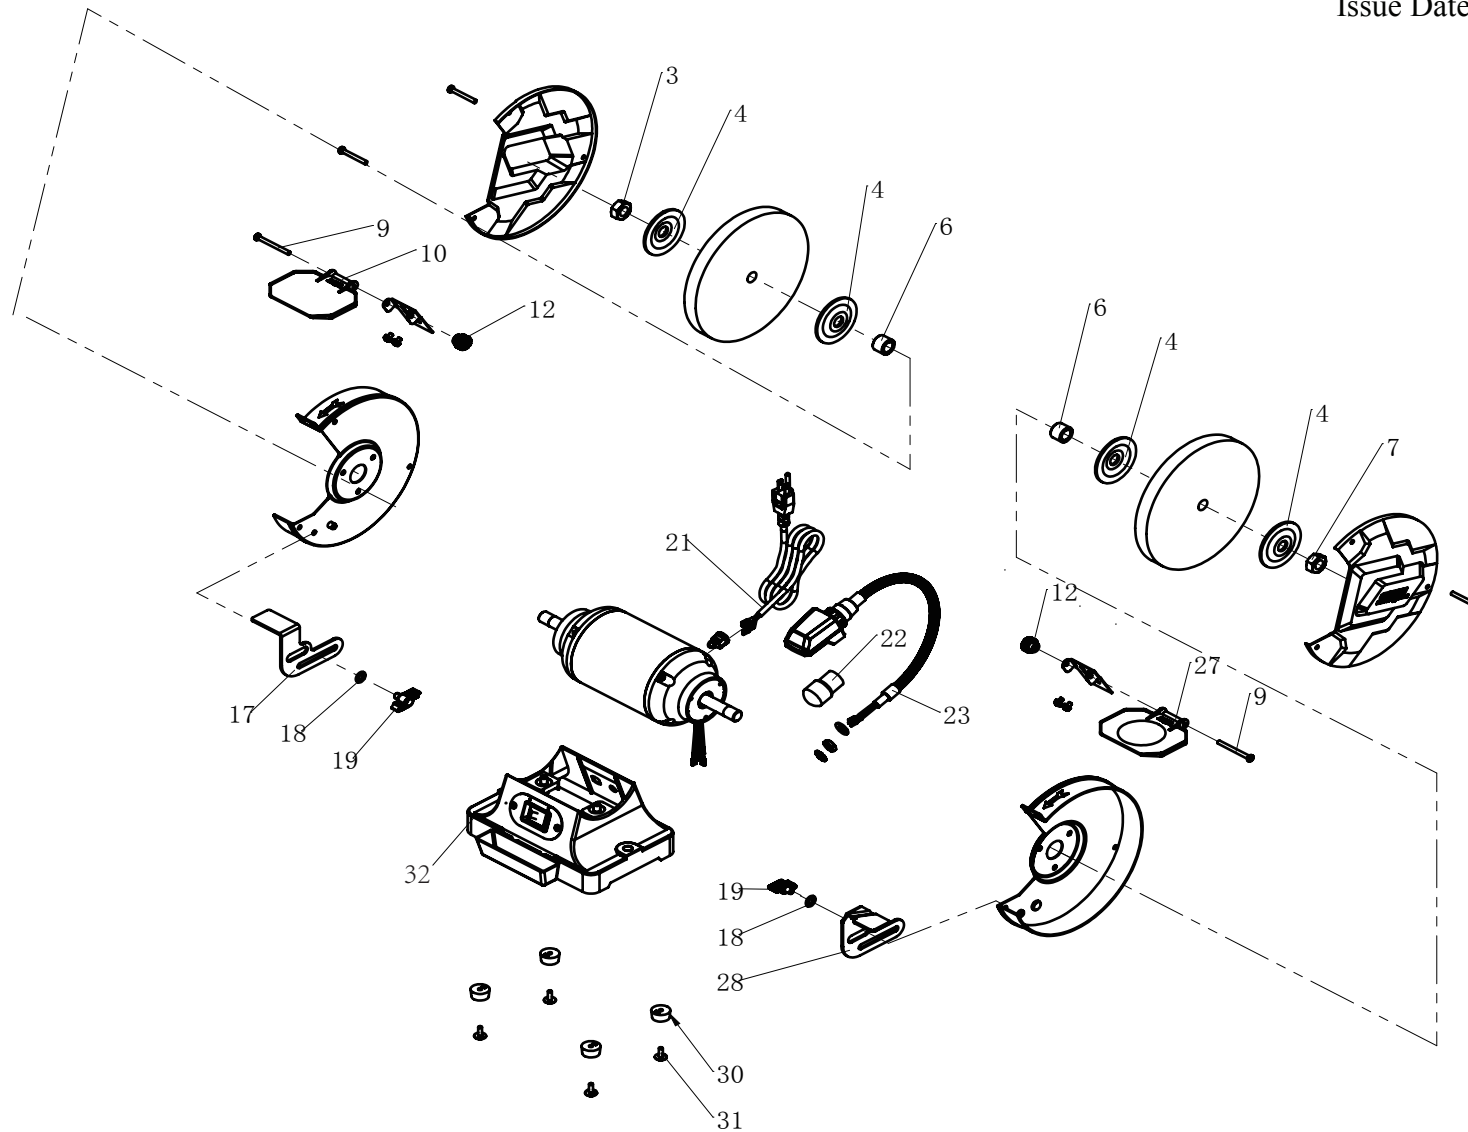

Product Description: Bench Grinder
Model Number: BI9502-00
Body Number: F950002001
Version: A
Issue Date: 2022/11/28

No.	Product Model#	Part Number	Description	Qty
3	BI9502-00	5630485001	Hex nut-M16 Left (m10.8)	1
4	BI9502-00	3580457001	Chuck plate	4
7	BI9502-00	5630486001	Hex nut-M16 Right (m10.8)	1
9	BI9502-00	5610943001	Philips screw-M5x55	2
10	BI9502-00	3134058001	Safety shield	1
12	BI9502-00	5630501001	Eyeshield lock nut	2
17	BI9502-00	3708754001	Left bracket	1
18	BI9502-00	5650979001	Flat washer-C8	2
19	BI9502-00	3134056001	Bracket locking knob	2
21	BI9502-00	4810406001	US plug power cord	1
22	BI9502-00	4360317001	Lamp parts	1
23	BI9502-00	4980031001	Screw light assembly	1
27	BI9502-00	3134057001	Magnifying Glass	1
28	BI9502-00	3708753001	Right bracket	1
30	BI9502-00	3134010001	Rubber foot	4
31	BI9502-00	5610940001	Philips screw+flat washer assy	4
32	BI9502-00	2829255001	Base Assy	1