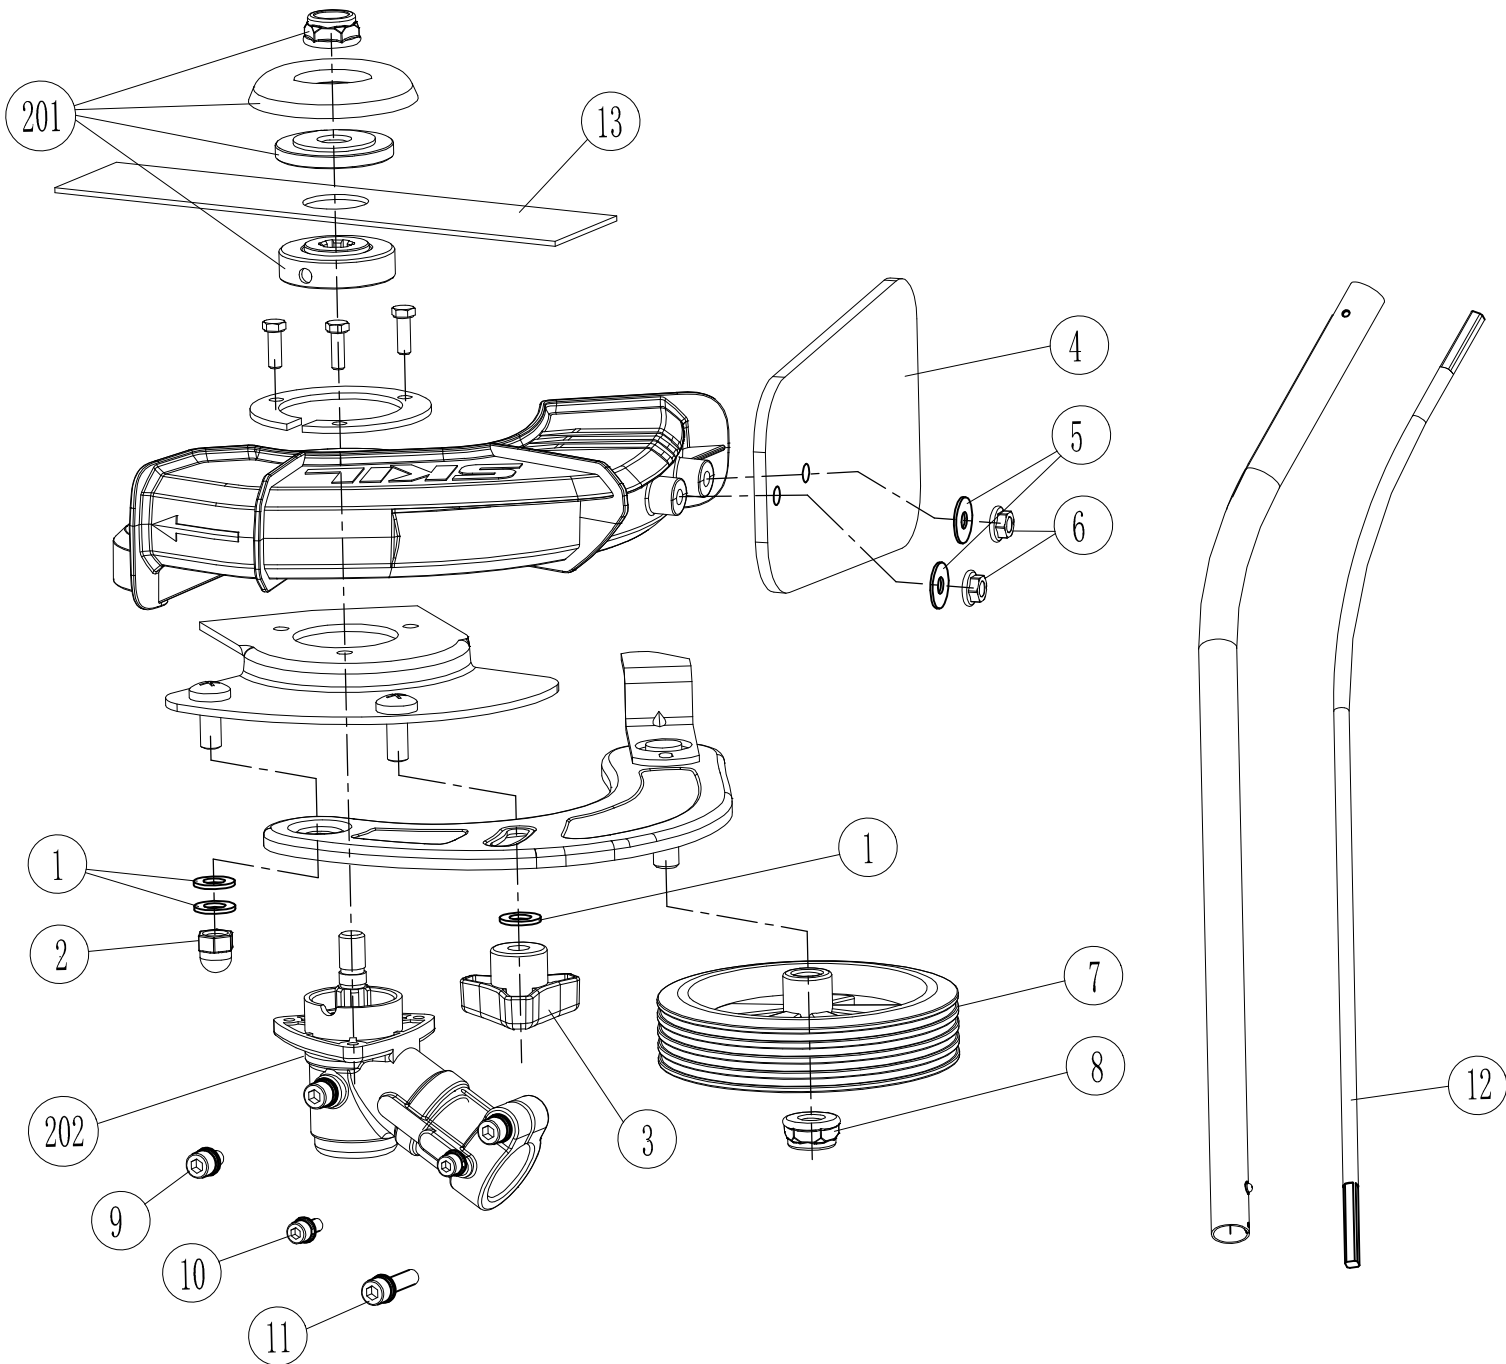

Product Description: Edger Attachment
Model Number: PED0900
Body Number: F850030001
Version: A
Issue Date: 2022/10/18

No.	Product Model#	Part Number	Description	Qty
1	PED0900	5651020001	Plain Washer	3
2	PED0900	5630523001	Acorn Nut	1
3	PED0900	3403489001	Triangle Knob	1
4	PED0900	3134637001	Fender	1
5	PED0900	5651022001	Plate washer Small Hole	2
6	PED0900	5630524001	Hexagon Flange Nut	2
7	PED0900	2829779001	Wheel	1
8	PED0900	5630525001	Hexagon Lock Nut	1
9	PED0900	5611071001	crew and Washer Assembly	1
10	PED0900	5611072001	crew and Washer Assembly 2	1
11	PED0900	5611073001	crew and Washer Assembly 3	1
12	PED0900	3650327001	Soft Shaft	1
13	PED0900	3709039001	Blade	1
201	PED0900	2829791001	blade Fixed Flange Assembl	1
202	PED0900	2790748001	Gear Box Assembly	1