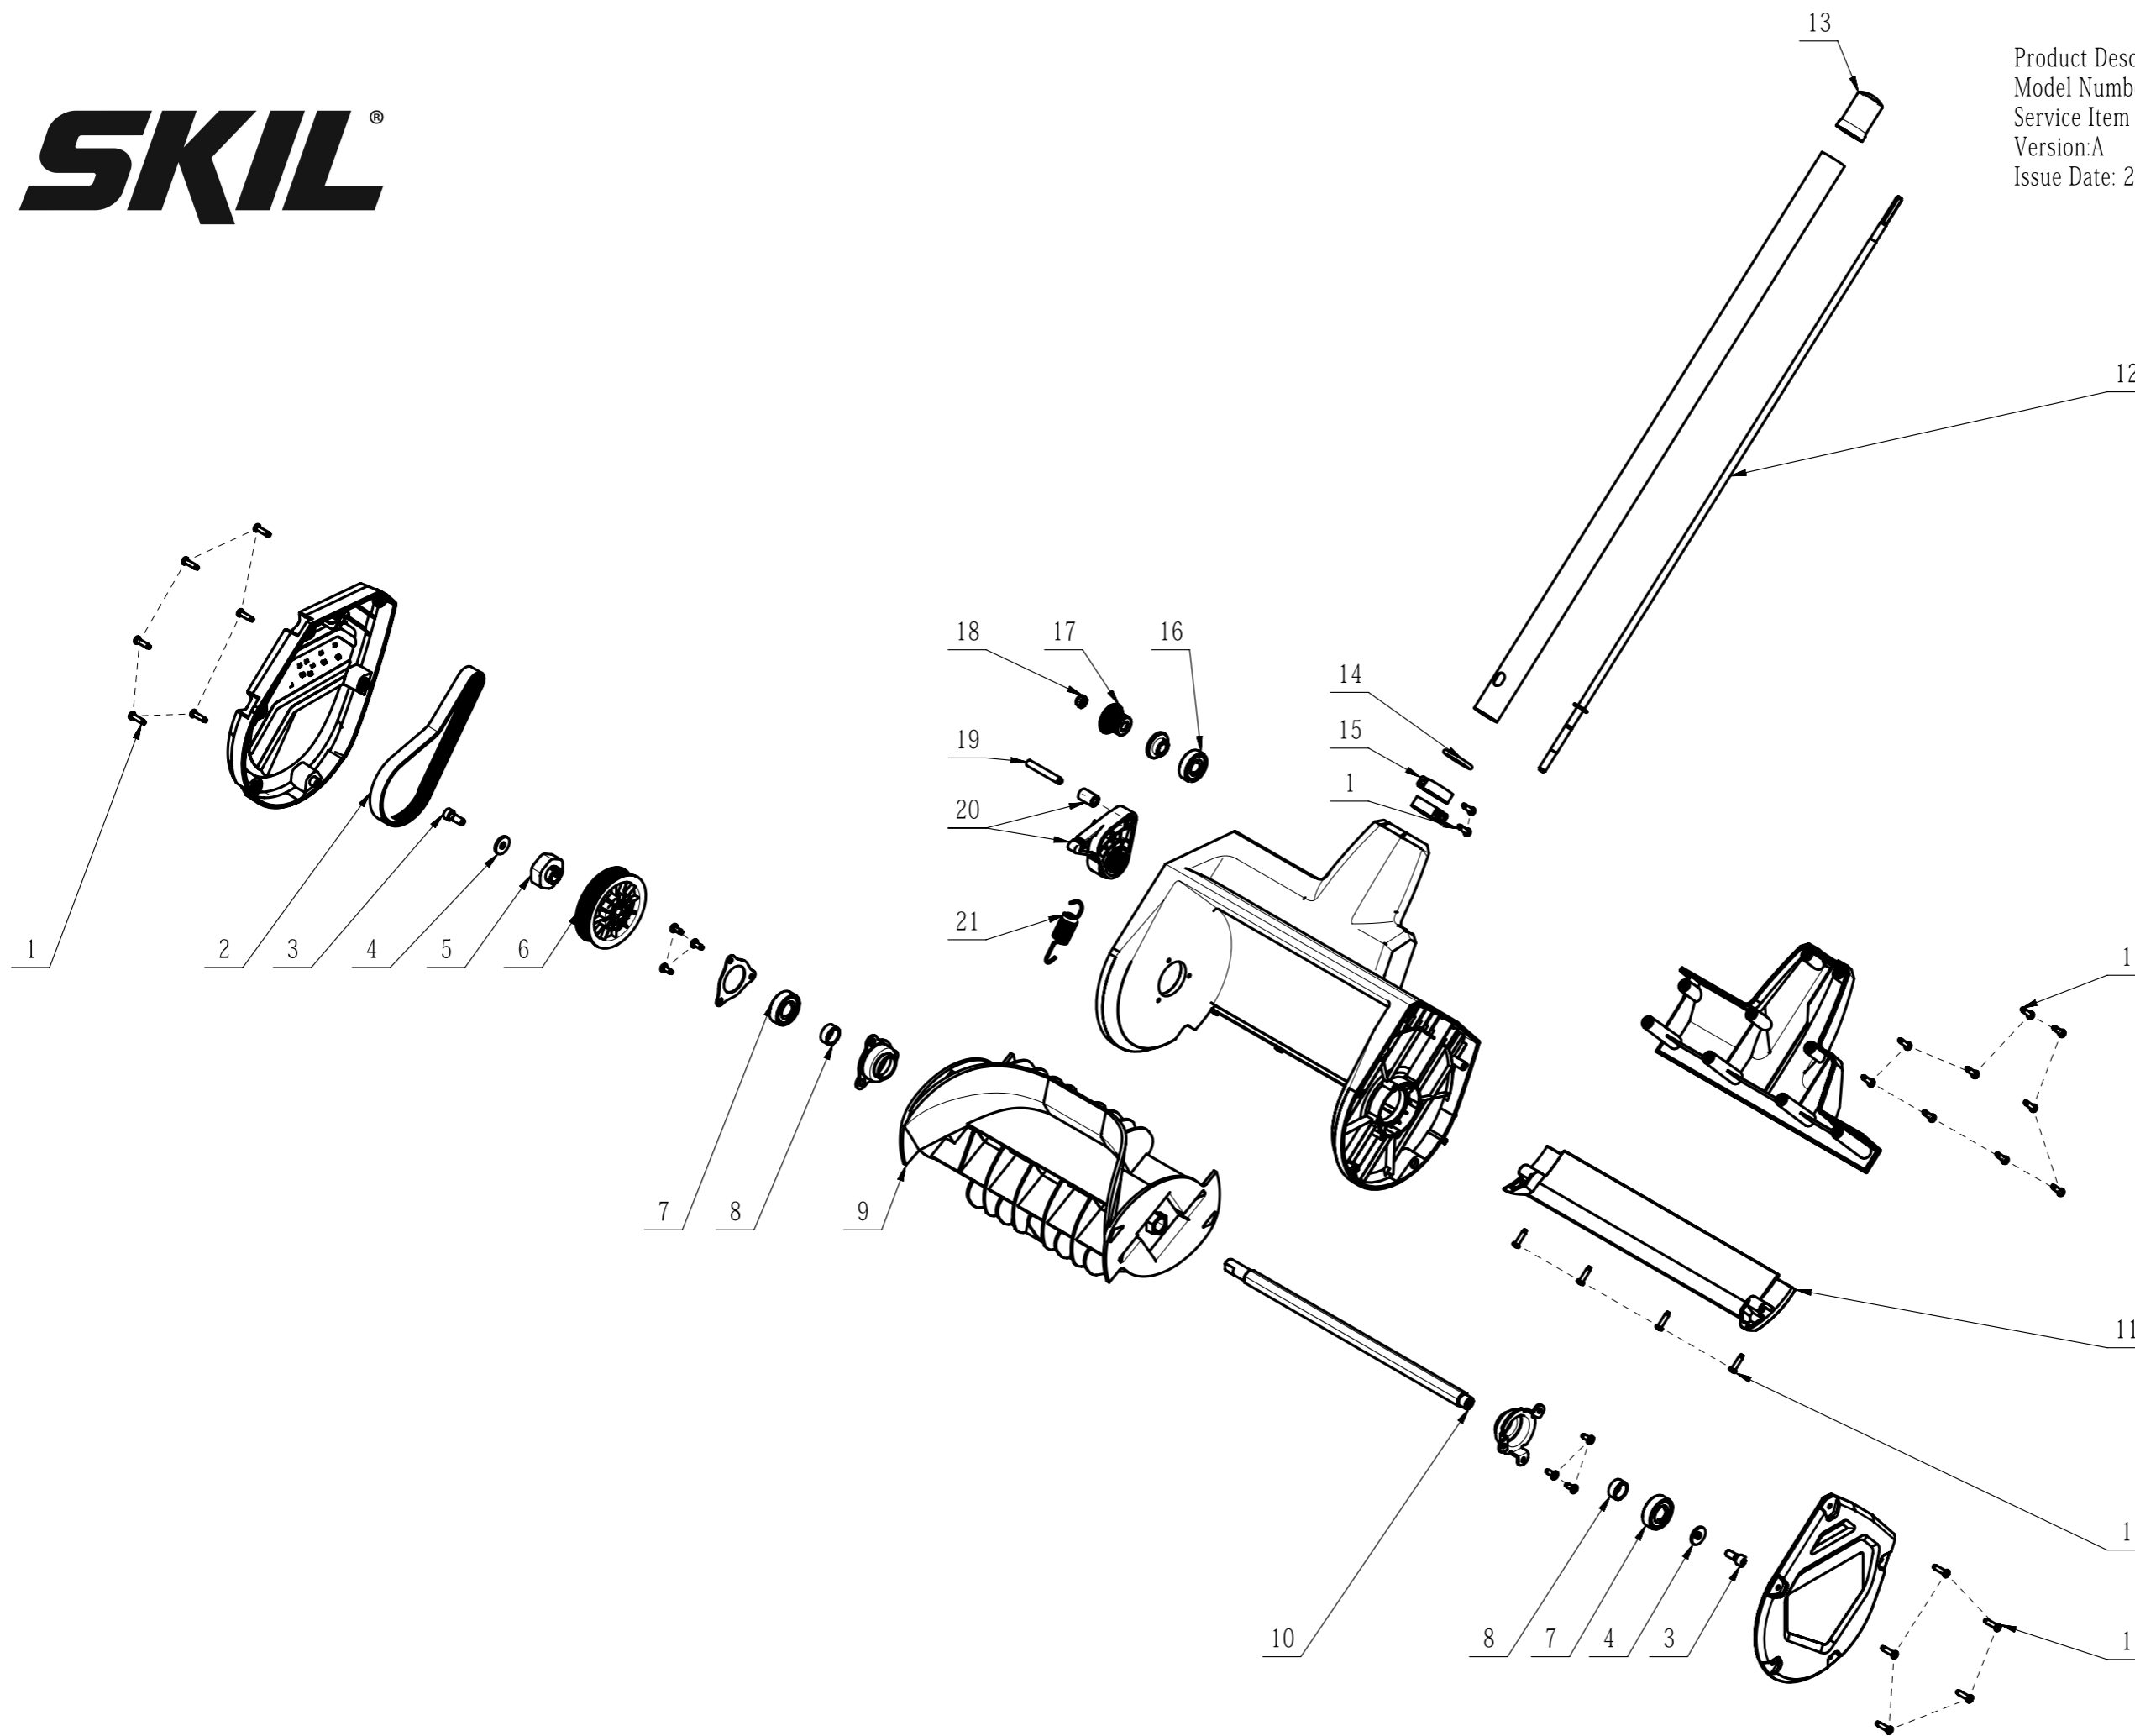

Product Description: Multi Head Snow Shovel Attachment
Model Number: PSS1200
Service Item Number: F850029001S01
Version: A
Issue Date: 2022/11/30

No.	Product Model#	Part Number	Description	Qty
1	PSS1200	5610294001	Tapping Screw	26
2	PSS1200	3800223001	Poly V-Belt	1
3	PSS1200	5610862001	Hexagon Socket Screw	2
4	PSS1200	5650053002	Washer	2
5	PSS1200	3580439001	Bushing	1
6	PSS1200	3133740001	Big Belt Pulley	1
7	PSS1200	5700015021	Ball Bearing	2
8	PSS1200	3580338001	Shaft Sleeve	2
9	PSS1200	3133739002	Auger	1
10	PSS1200	3553887001	Front Pulley Shaft	1
11	PSS1200	3132869001	Scraper	1
12	PSS1200	2829460001	Shaft Assembly	1
13	PSS1200	3128734001	Sleeve	1
14	PSS1200	3120971001	Brake Ring	1
15	PSS1200	3705178001	Fixed Ring	2
16	PSS1200	5700013005	Ball Bearing	1
17	PSS1200	3570377001	Small Belt Pulley	1
18	PSS1200	5630465001	Prevailing Torque Type Hexagon Lock Nut	1
19	PSS1200	3550284001	Gear Pin	1
20	PSS1200	2824604001	Lever ASSY	1
21	PSS1200	3667909001	Tension Spring	1