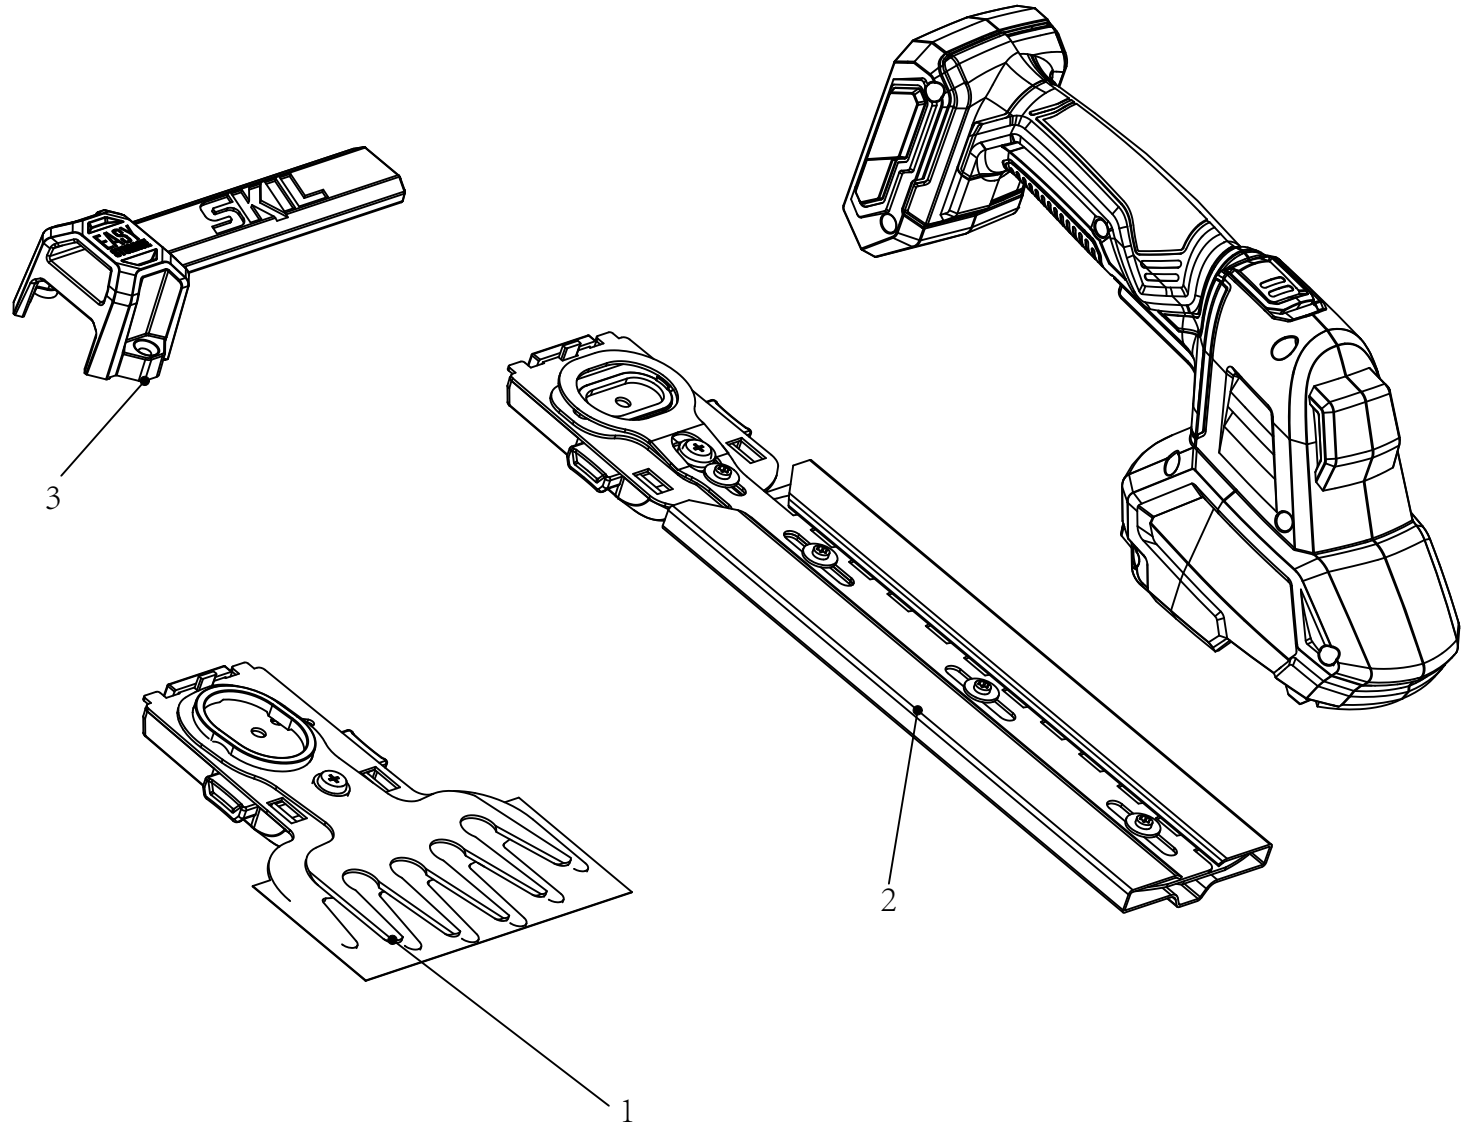

Product Description: Shear/Shrubber
Model Number: GH1000B-00
Body Number: FC20027056
Version: A
Issue Date: 2024/1/11

No.	Product Model#	Part Number	Description	Qty
1	GH1000B-00	2851448001	Grass Cutting Blade Assembly	1
2	GH1000B-00	2851447001	Pruning Blade Assembly	1
3	GH1000B-00	3136166001	Easy Storage Rail	1